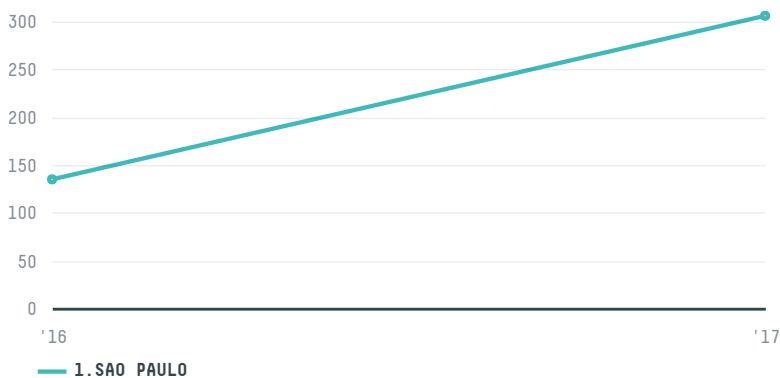

TOP DESTINATION COUNTRIES OF CHICKEN IMPORTED BY CPD ALIMENTOS SA DE CV: