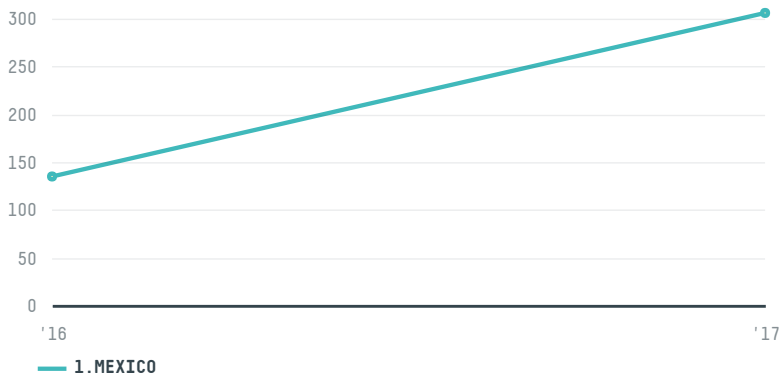

TOP DESTINATION COUNTRIES OF CHICKEN IMPORTED BY CPD ALIMENTOS SA DE CV: