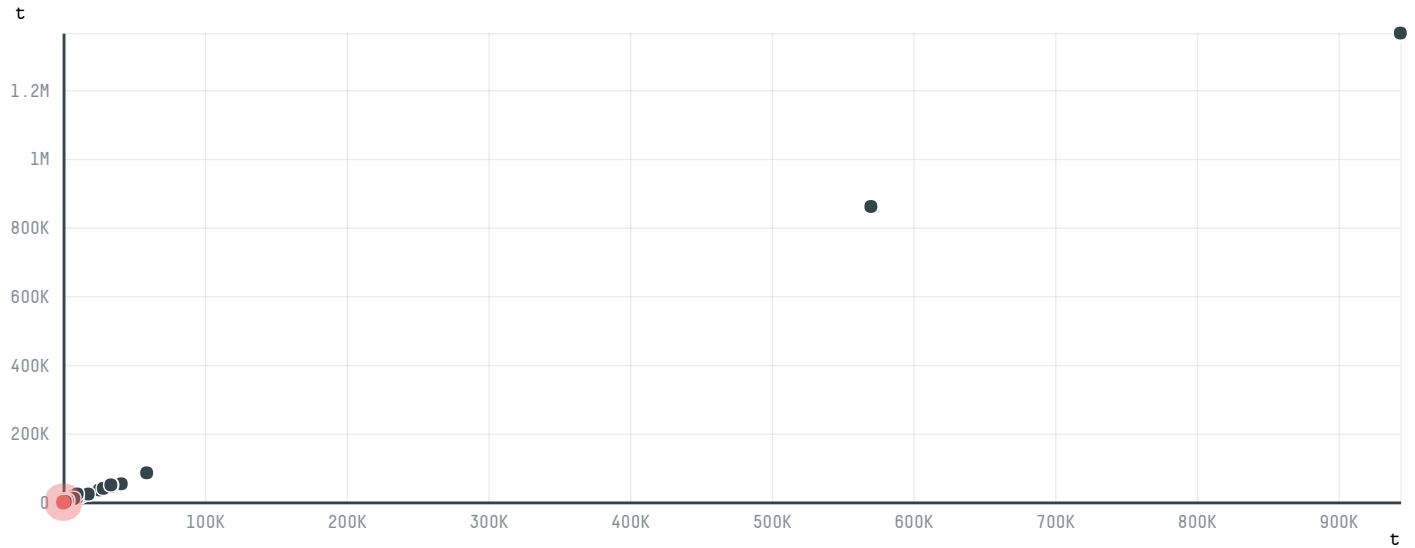

BIOME	SOY DEFORESTATION RISK FOR FEED	CO2 EMISSIONS RISK FROM SOY DEFORESTATION FOR FEED
MATA ATLANTICA	0ha	0t CO2

MUNICIPALITY	SOY DEFORESTATION RISK FOR FEED	CO2 EMISSIONS RISK FROM SOY DEFORESTATION FOR FEED
BOITUVA	0ha	0t CO2

COMPARING COMPANIES IMPORTING CHICKEN FROM BRAZIL IN 2016

Trase is a partnership between

In collaboration with

Donors

This website uses cookies to provide you with an improved user experience. By continuing to browse this site, you consent to the use of cookies and similar technologies. Please visit our [privacy policy](#) for further details.

I AGREE