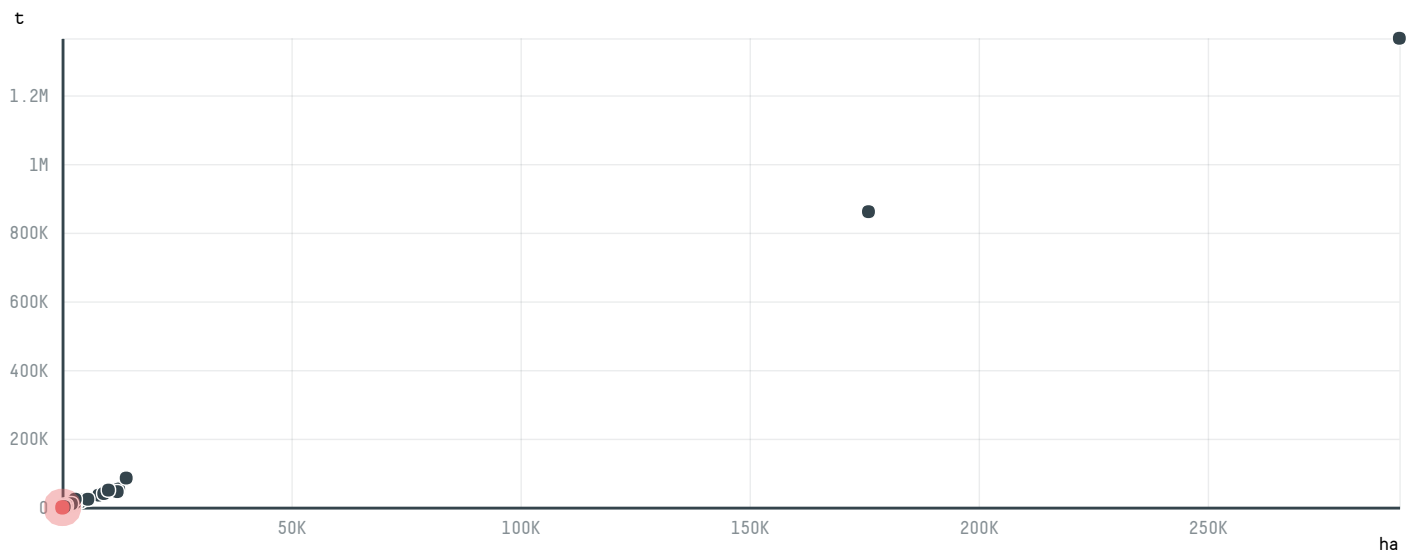

trase

HAIPHONG TRADING IMPORT EXPORT AND SERVICE JOINT STOCK

ACTIVITY COMMODITY COUNTRY YEAR
Importer **Chicken** **Brazil** **2016**

HAIPHONG TRADING IMPORT EXPORT AND SERVICE JOINT STOCK was the 1405th largest importer of chicken from BRAZIL in 2016, accounting for 27 tons. As an importer, HAIPHONG TRADING IMPORT EXPORT AND SERVICE JOINT STOCK sources from 1 municipalities, or 0% of the chicken production municipalities. The main destination of the chicken imported by HAIPHONG TRADING IMPORT EXPORT AND SERVICE JOINT STOCK is VIETNAM, accounting for 100% of the total.

TOP DESTINATION COUNTRIES OF CHICKEN IMPORTED BY HAIPHONG TRADING IMPORT EXPORT AND SERVICE JOINT STOCK:

□ N/A <5K >5K >100K >300K >1M

COMPARING COMPANIES IMPORTING CHICKEN FROM BRAZIL IN 2016

Trase is a partnership between