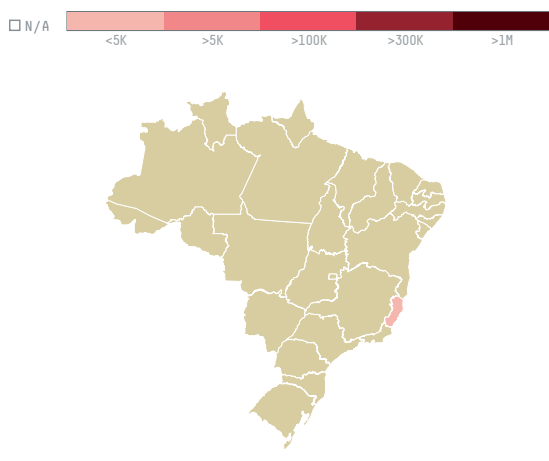

trase

HARVEST GROWTH INTERNATIONAL TRADING CO., LTD

ACTIVITY COMMODITY COUNTRY YEAR
Importer **Chicken** **Brazil** **2016**

HARVEST GROWTH INTERNATIONAL TRADING CO., LTD was the 1418th largest importer of chicken from BRAZIL in 2016, accounting for 27 tons. As an importer, HARVEST GROWTH INTERNATIONAL TRADING CO., LTD sources from 1 municipalities, or 0% of the chicken production municipalities. The main destination of the chicken imported by HARVEST GROWTH INTERNATIONAL TRADING CO., LTD is CHINA (HONG KONG), accounting for 100% of the total.

TOP DESTINATION COUNTRIES OF CHICKEN IMPORTED BY HARVEST GROWTH INTERNATIONAL TRADING CO., LTD:

BIOME	SOY DEFORESTATION RISK FOR FEED	CO2 EMISSIONS RISK FROM SOY DEFORESTATION FOR FEED
MATA ATLANTICA	0ha	1.1t CO2
MUNICIPALITY	SOY DEFORESTATION RISK FOR FEED	CO2 EMISSIONS RISK FROM SOY DEFORESTATION FOR FEED
CONCEICAO DO CASTELO	0ha	1.1t CO2