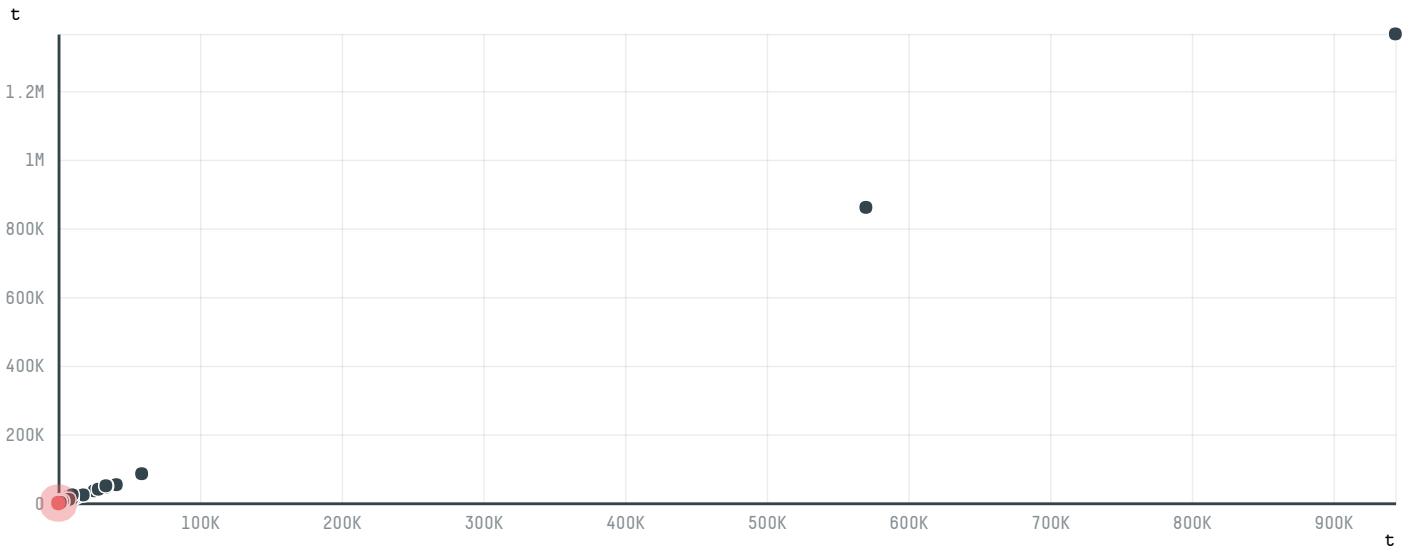

COMPARING COMPANIES IMPORTING CHICKEN FROM BRAZIL IN 2016