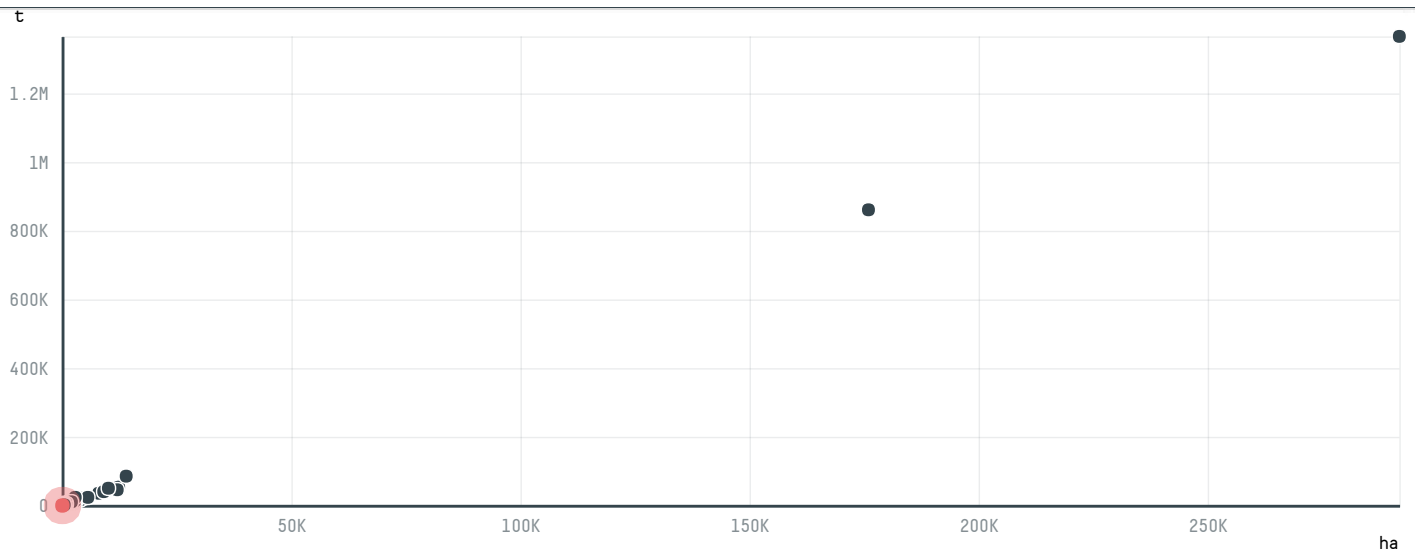

Trase is a partnership between

In collaboration with

and many other organizations and individuals.

Donors

[Terms of Use](#) · [Privacy policy](#) · [Cookie policy](#) · [Contact us](#)