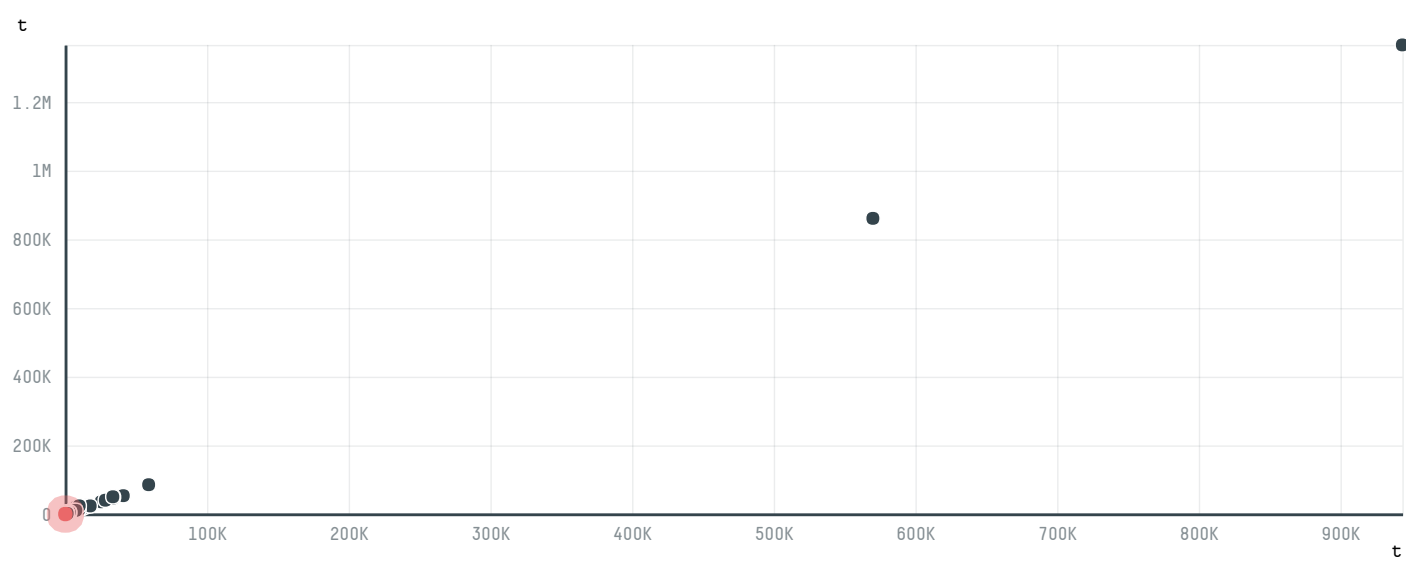

COMPARING COMPANIES IMPORTING CHICKEN FROM BRAZIL IN 2016