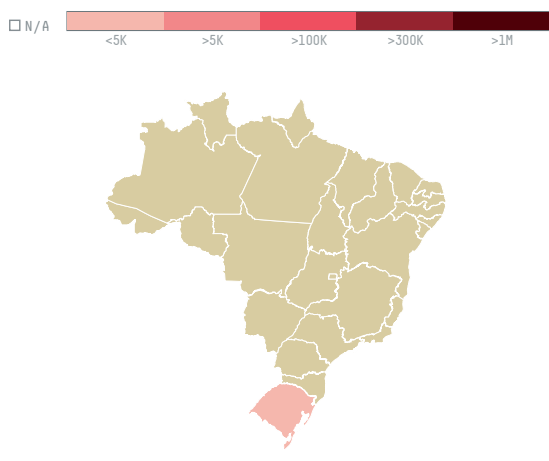

trase

BEIRUT INTERNATIONAL GROUP S.A.L (OFF SHORE)

ACTIVITY: **Importer** COMMODITY: **Chicken** COUNTRY: **Brazil** YEAR: **2016**

BEIRUT INTERNATIONAL GROUP S.A.L (OFF SHORE) was the 1417th largest importer of chicken from BRAZIL in 2016, accounting for 27 tons. As an importer, BEIRUT INTERNATIONAL GROUP S.A.L (OFF SHORE) sources from 1 municipalities, or 0% of the chicken production municipalities. The main destination of the chicken imported by BEIRUT INTERNATIONAL GROUP S.A.L (OFF SHORE) is CONGO, accounting for 100% of the total.

TOP DESTINATION COUNTRIES OF CHICKEN IMPORTED BY BEIRUT INTERNATIONAL GROUP S.A.L (OFF SHORE):

BIOME	SOY DEFORESTATION RISK FOR FEED	CO2 EMISSIONS RISK FROM SOY DEFORESTATION FOR FEED
MATA ATLANTICA	0ha	0t CO2