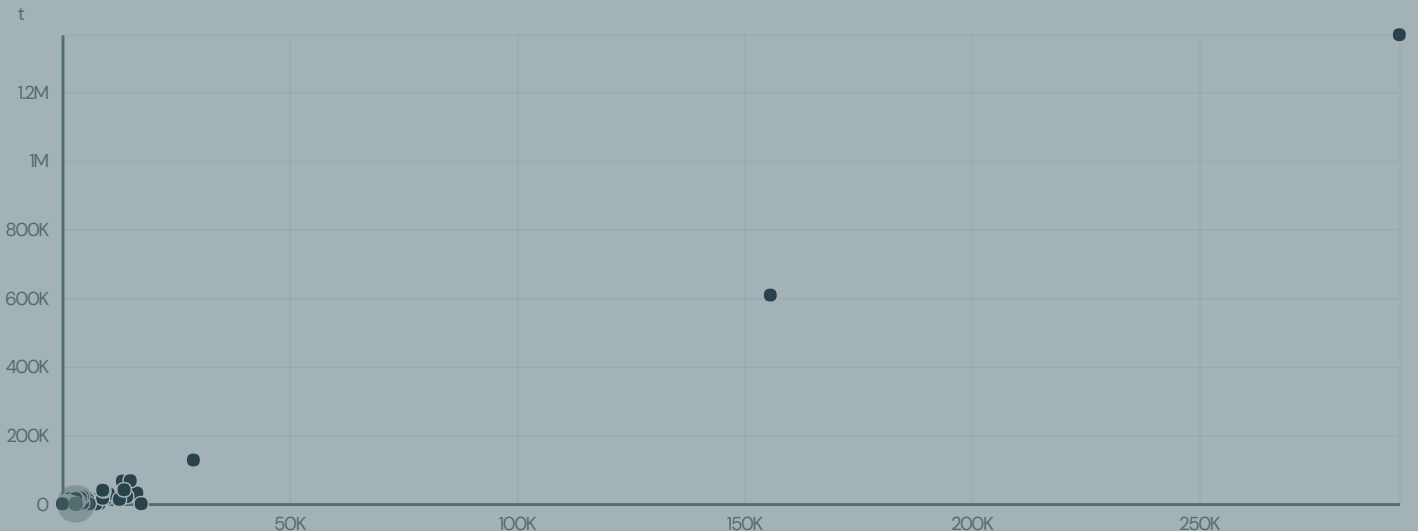

I understand