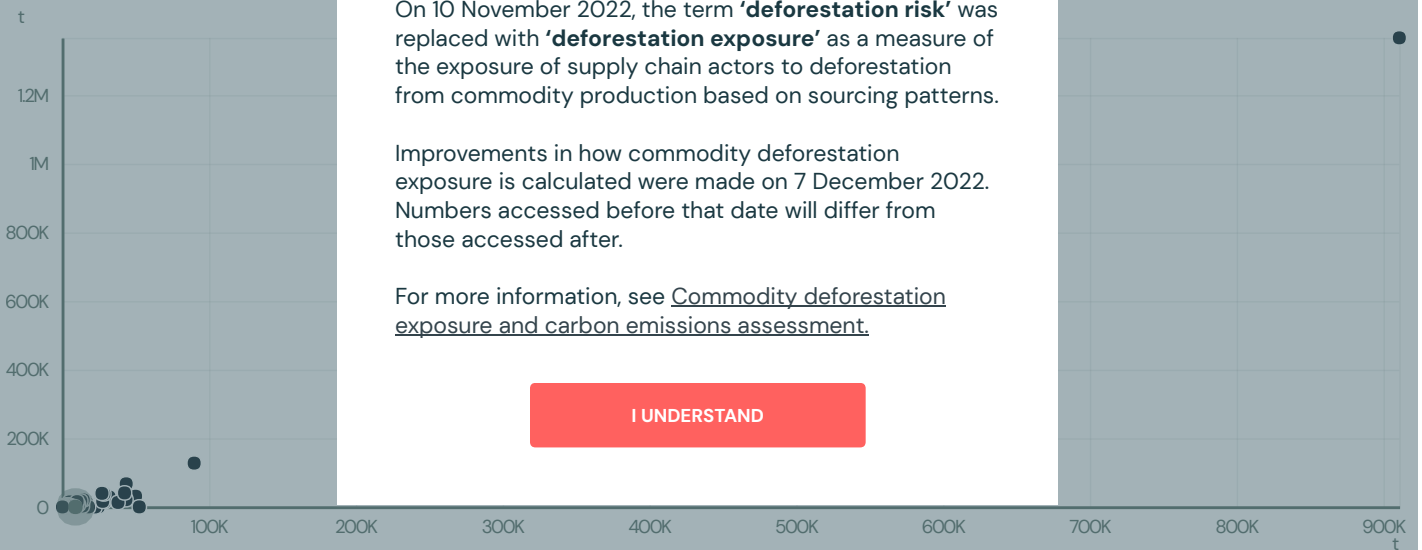

FERNANDO MEDRANO BELARDE

ACTIVITY: Importer
COMMODITY: Chicken
COUNTRY: Brazil
YEAR: 2015

FERNANDO MEDRANO BELARDE was the 791st largest importer of chicken from BRAZIL in 2015, accounting for 242 tons. As an importer, FERNANDO MEDRANO BELARDE sources from 1 municipalities, or 0% of the chicken production municipalities.

Comparing companies importin

Recent updates to "Deforestation Exposure"

On 10 November 2022, the term 'deforestation risk' was replaced with 'deforestation exposure' as a measure of the exposure of supply chain actors to deforestation from commodity production based on sourcing patterns.