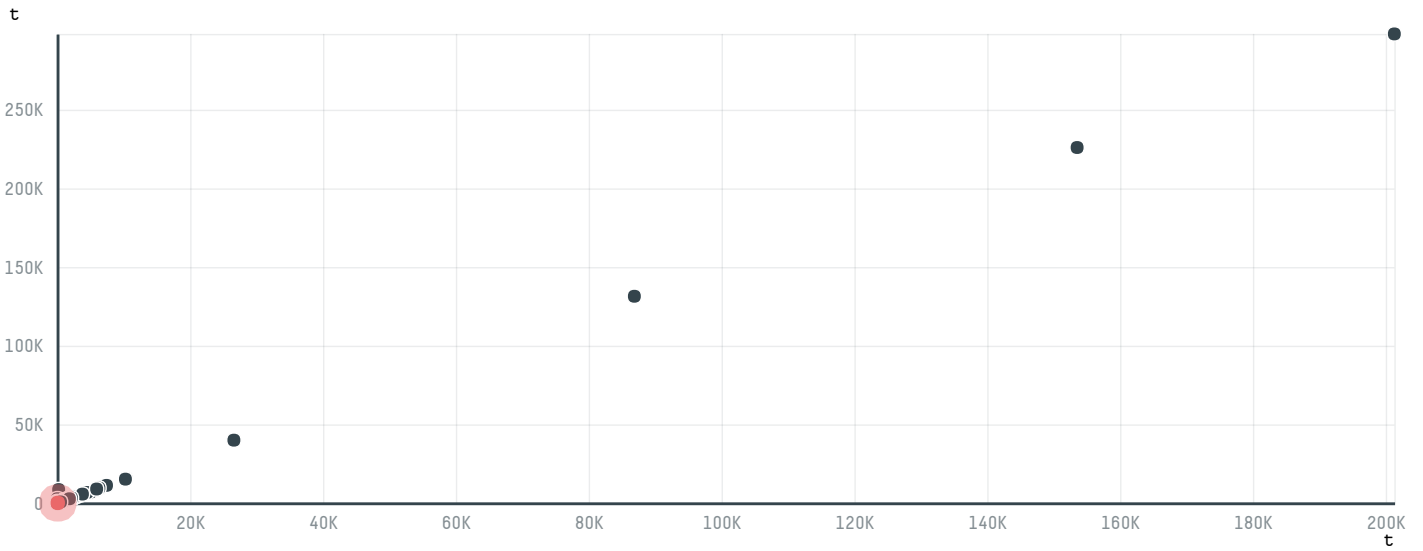

COMPARING COMPANIES IMPORTING CHICKEN FROM BRAZIL IN 2018