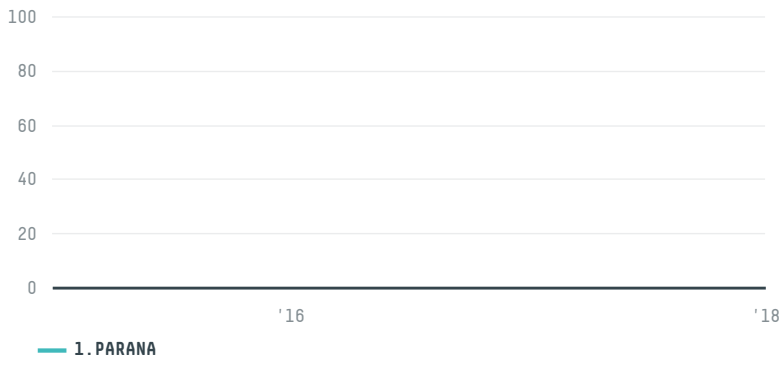

BIOME	SOY DEFORESTATION RISK FOR FEED	CO2 EMISSIONS RISK FROM SOY DEFORESTATION FOR FEED
MATA ATLANTICA	0.1ha	9.5t CO2

MUNICIPALITY	SOY DEFORESTATION RISK FOR FEED	CO2 EMISSIONS RISK FROM SOY DEFORESTATION FOR FEED
PATO BRANCO	0.1ha	9.5t CO2

COMPARING COMPANIES IMPORTING CHICKEN FROM BRAZIL IN 2018