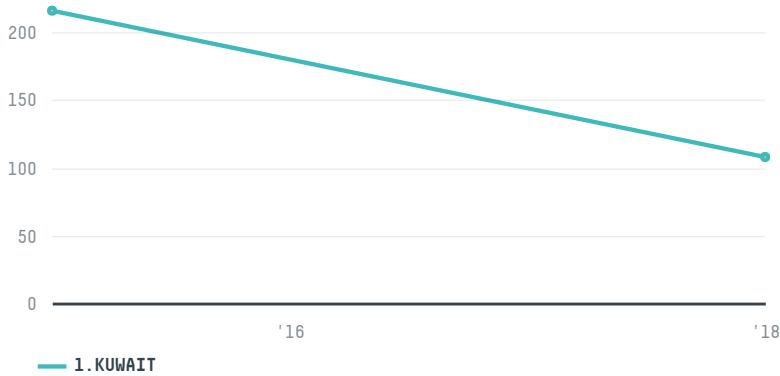

TOP DESTINATION COUNTRIES OF CHICKEN IMPORTED BY CONSERVED FOODSTUFFS DISTRIBUTING CO W.L.L.: