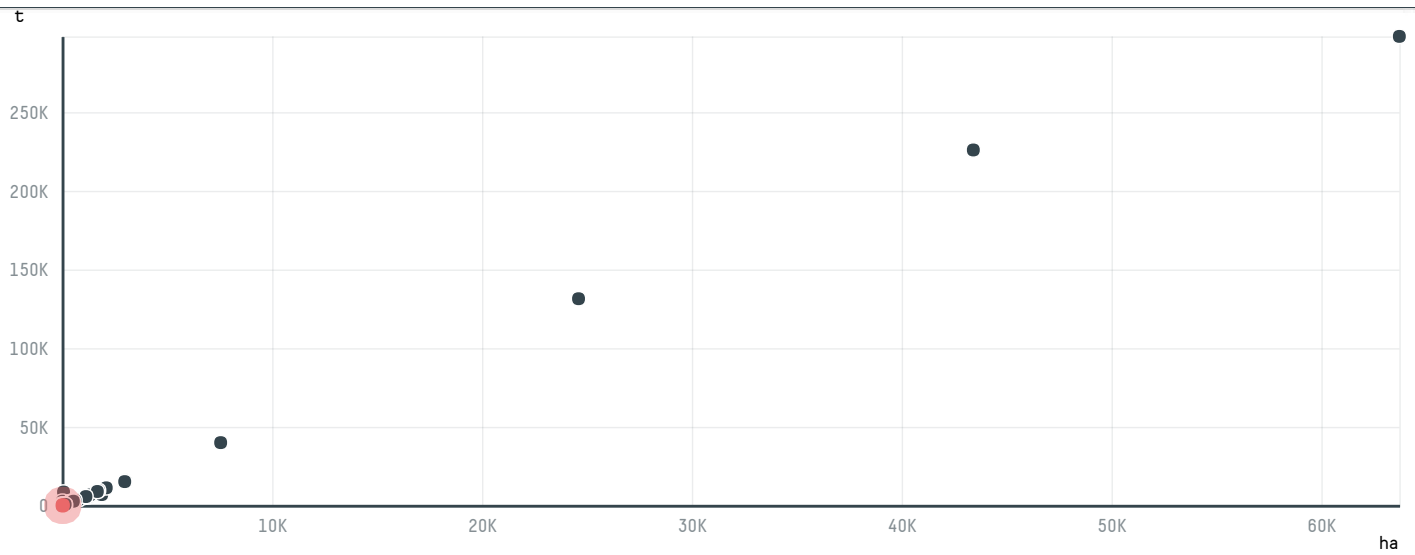

Trase is a partnership between

In collaboration with

and many other organizations and individuals.

Donors

[Terms of Use](#) · [Privacy policy](#) · [Cookie policy](#) · [Contact us](#)