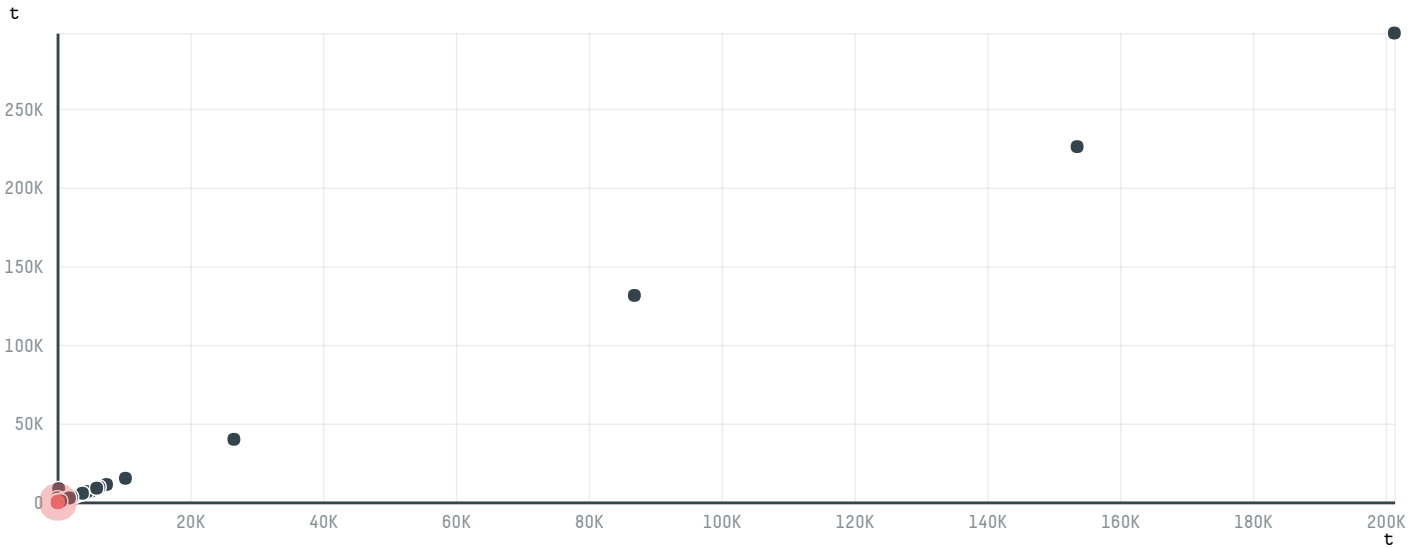

BIOME	SOY DEFORESTATION RISK FOR FEED	CO2 EMISSIONS RISK FROM SOY DEFORESTATION FOR FEED
MATA ATLANTICA	0ha	0t CO2

MUNICIPALITY	SOY DEFORESTATION RISK FOR FEED	CO2 EMISSIONS RISK FROM SOY DEFORESTATION FOR FEED
BROCHIER	0ha	0t CO2

COMPARING COMPANIES IMPORTING CHICKEN FROM BRAZIL IN 2018

Trase is a partnership between

In collaboration with

Donors

This website uses cookies to provide you with an improved user experience. By continuing to browse this site, you consent to the use of cookies and similar technologies. Please visit our [privacy policy](#) for further details.

I AGREE