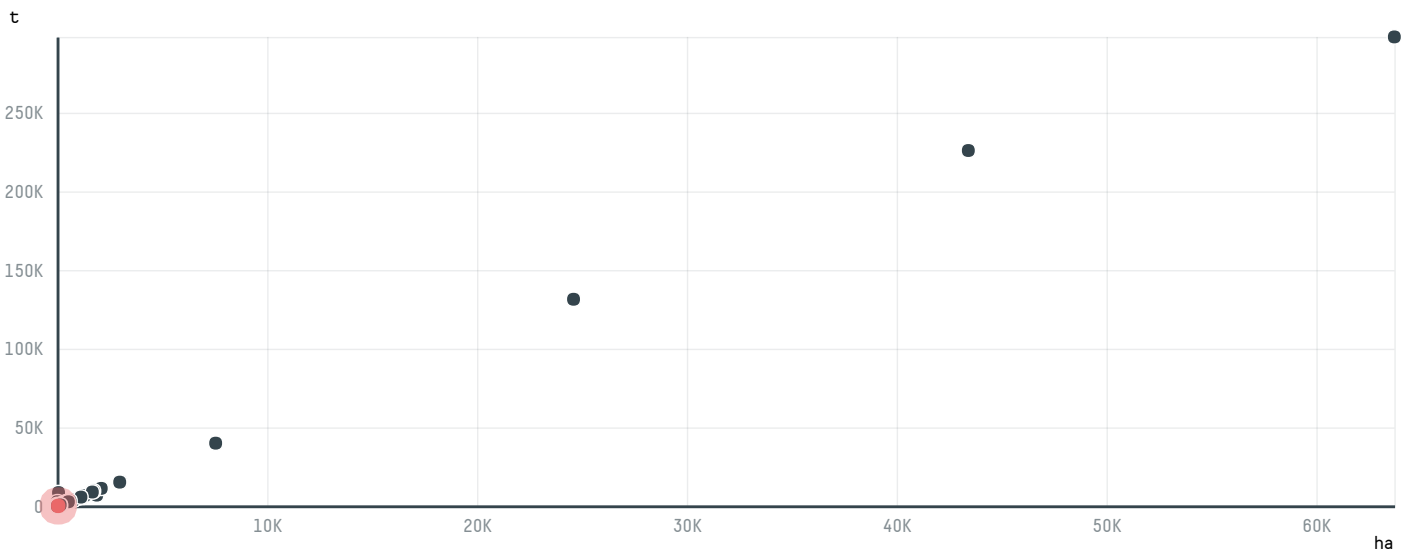

BIOME	SOY DEFORESTATION RISK FOR FEED	CO2 EMISSIONS RISK FROM SOY DEFORESTATION FOR FEED
MATA ATLANTICA	0ha	0t CO2

MUNICIPALITY	SOY DEFORESTATION RISK FOR FEED	CO2 EMISSIONS RISK FROM SOY DEFORESTATION FOR FEED
BROCHIER	0ha	0t CO2

COMPARING COMPANIES IMPORTING CHICKEN FROM BRAZIL IN 2018

Trase is a partnership between

In collaboration with

Donors

This website uses cookies to provide you with an improved user experience. By continuing to browse this site, you consent to the use of cookies and similar technologies. Please visit our [privacy policy](#) for further details.

I AGREE