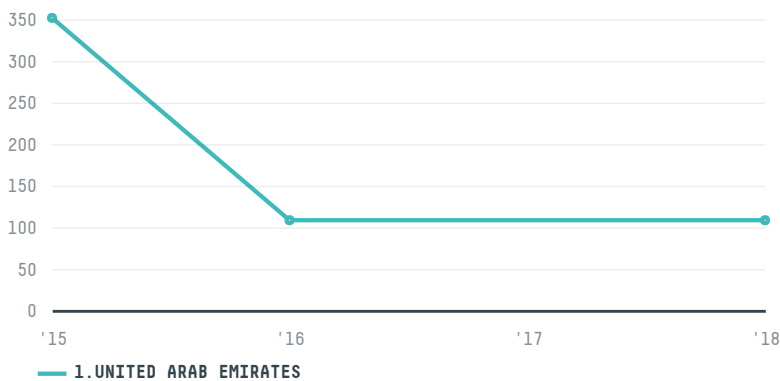

TOP DESTINATION COUNTRIES OF CHICKEN IMPORTED BY UNIVERSAL ISLAMIC MEAT FZCO: