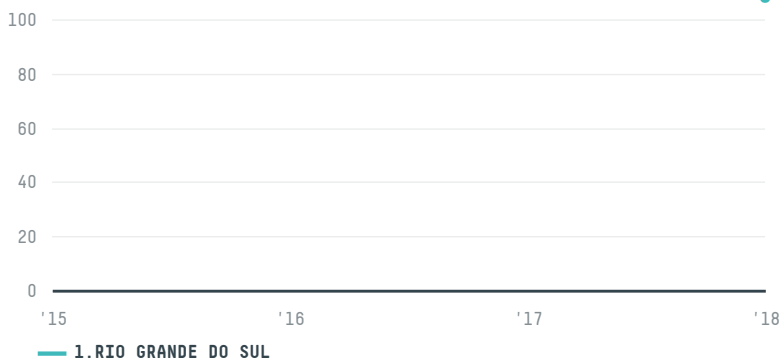

TOP DESTINATION COUNTRIES OF CHICKEN IMPORTED BY UNIVERSAL ISLAMIC MEAT FZCO: