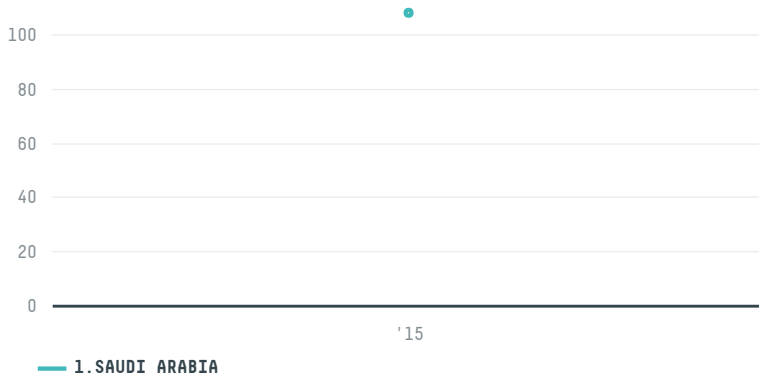

TOP DESTINATION COUNTRIES OF CHICKEN IMPORTED BY JEDDAH COMMERCIAL COLD STORE: