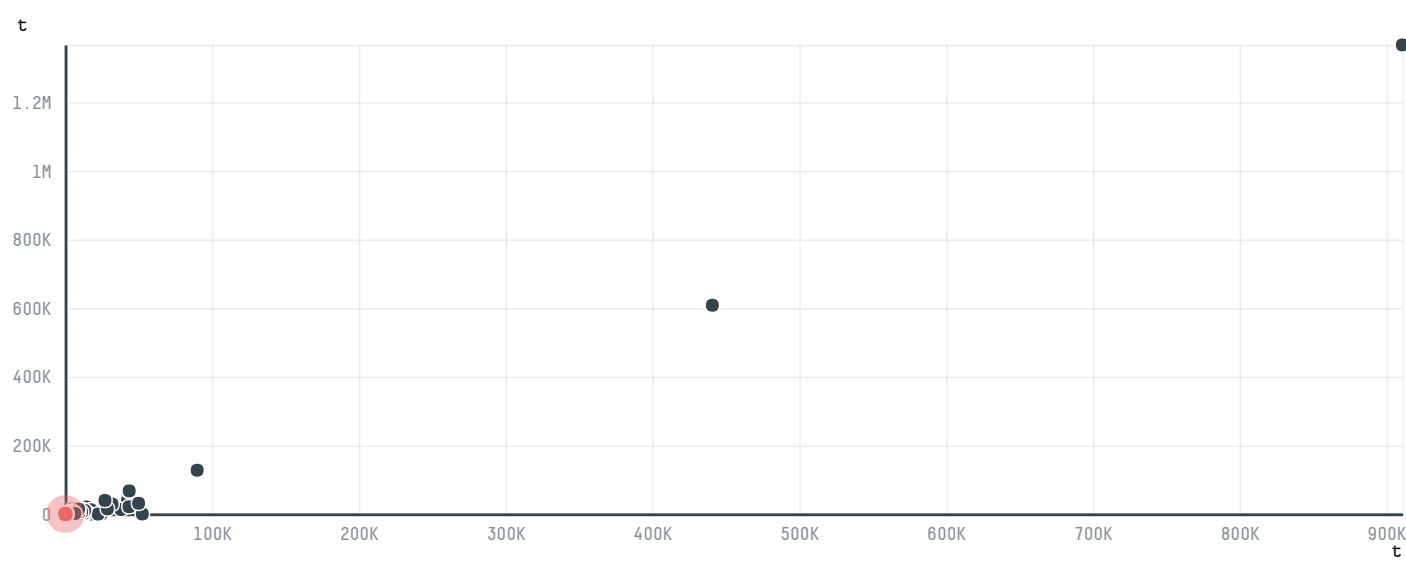

COMPARING COMPANIES IMPORTING CHICKEN FROM BRAZIL IN 2015