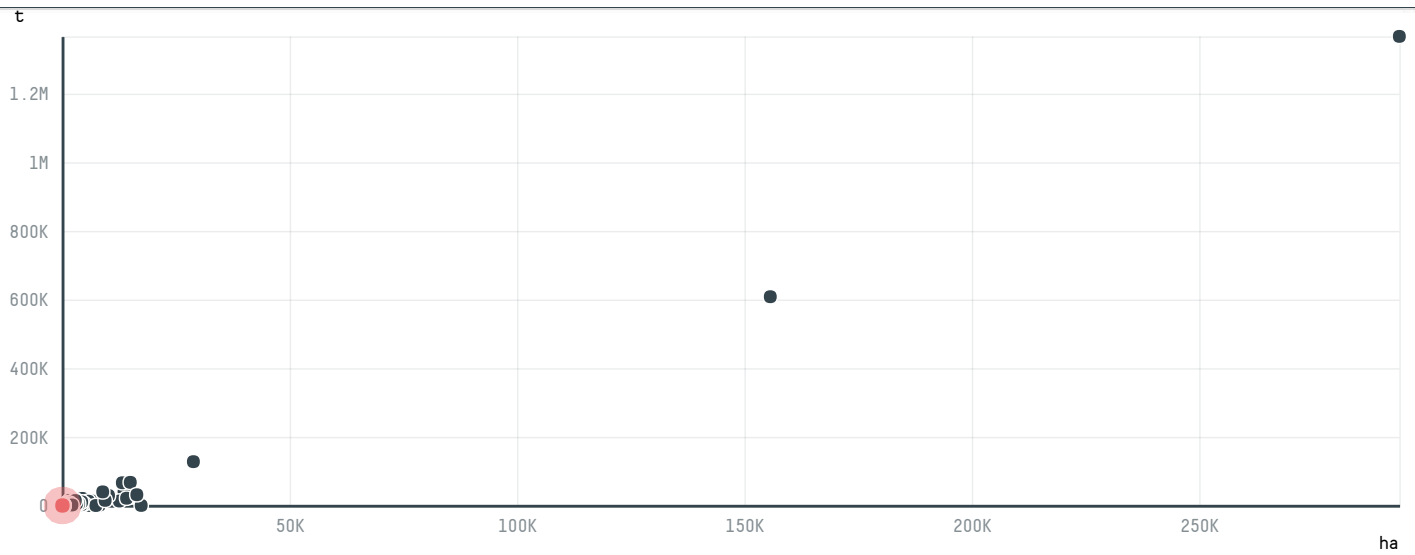

Trase is a partnership between

In collaboration with

and many other organizations and individuals.

Donors

[Terms of Use](#) · [Privacy policy](#) · [Cookie policy](#) · [Contact us](#)