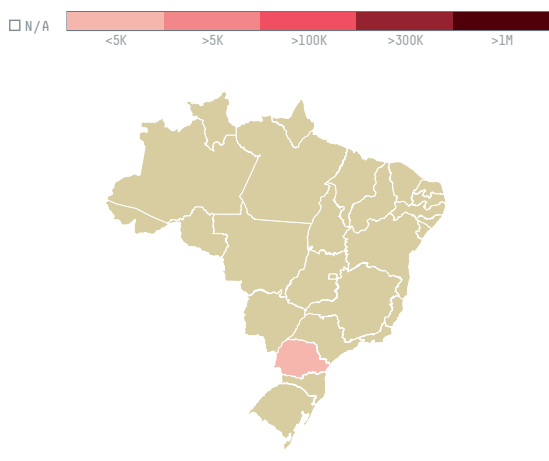

BIOME	SOY DEFORESTATION RISK FOR FEED	CO2 EMISSIONS RISK FROM SOY DEFORESTATION FOR FEED
MATA ATLANTICA	0ha	0t CO2

MUNICIPALITY	SOY DEFORESTATION RISK FOR FEED	CO2 EMISSIONS RISK FROM SOY DEFORESTATION FOR FEED
JAGUAPITA	0ha	0t CO2

COMPARING COMPANIES IMPORTING CHICKEN FROM BRAZIL IN 2015