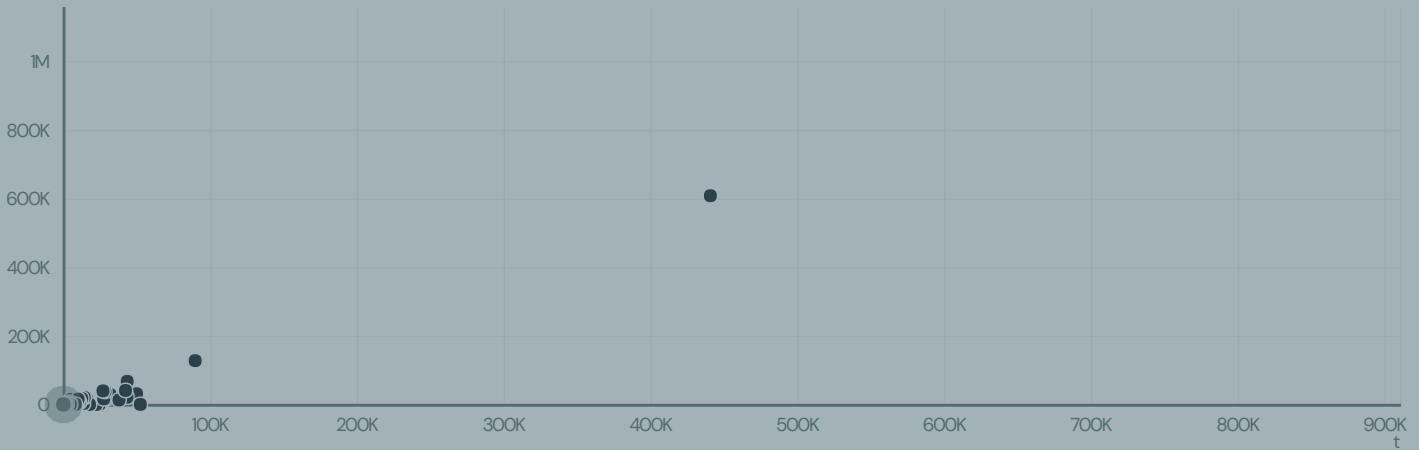

Trase is a partnership between

In close collaboration with many others.

[Click for more information about our partners and funders..](#)

Home

Resources

About

Contact us

Supply Chains

Data Tools

Profiles

Logistics Maps

Downloads

Finance

Explore

Search

Watchlists

Methodology

FAQs

Insights

Yearbook

Collections

Publications

Sign up for our Newsletter

This website uses cookies to provide you with an improved user experience. By continuing to browse this site, you consent to the use of cookies and similar technologies. Please visit our [privacy policy](#) for further details.

I understand