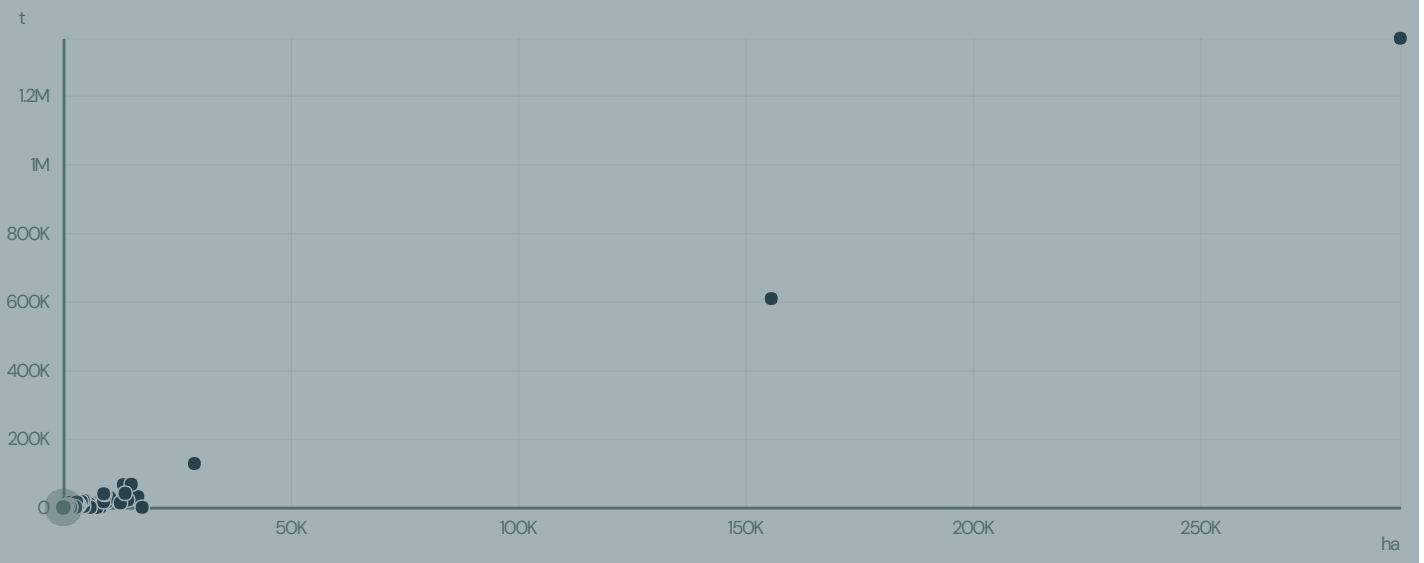

Trase is a partnership between

In close collaboration with many others.

[Click for more information about our partners and funders..](#)

Home

Resources

About

Contact us

Supply Chains

Data Tools

Profiles

Logistics Maps

Downloads

Finance

Explore

Search

Watchlists

Methodology

FAQs

Insights

Yearbook

Collections

Publications

Sign up for our Newsletter

This website uses cookies to provide you with an improved user experience. By continuing to browse this site, you consent to the use of cookies and similar technologies. Please visit our [privacy policy](#) for further details.

I understand