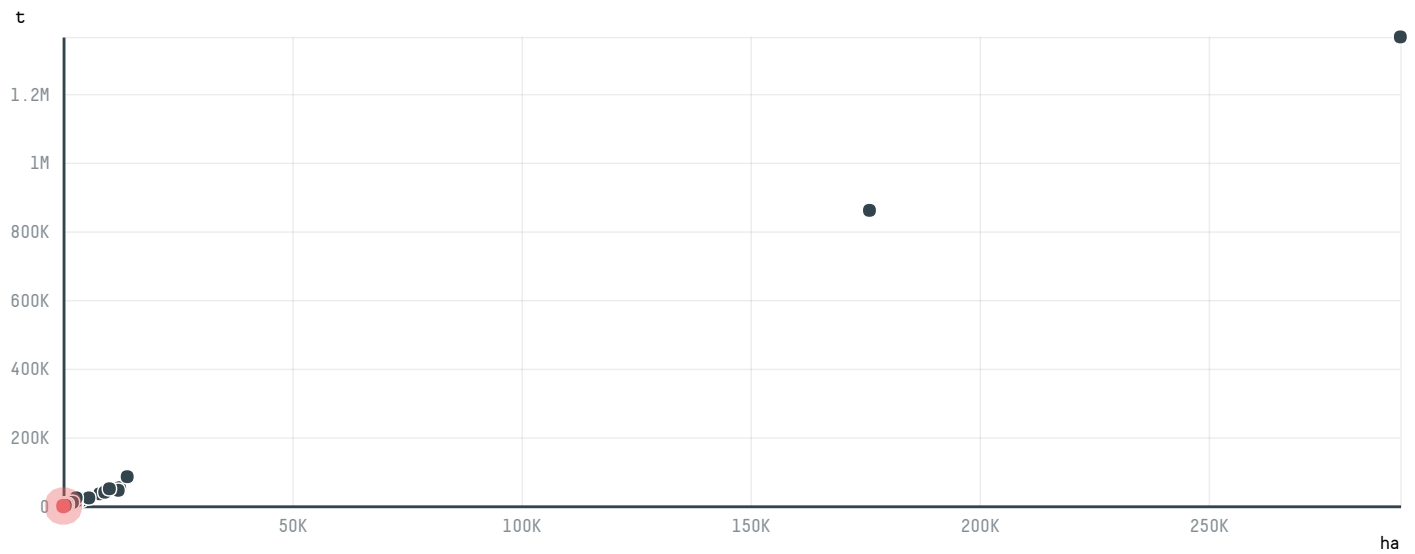

BIOME	SOY DEFORESTATION RISK FOR FEED	CO2 EMISSIONS RISK FROM SOY DEFORESTATION FOR FEED
MATA ATLANTICA	0ha	0t CO2

MUNICIPALITY	SOY DEFORESTATION RISK FOR FEED	CO2 EMISSIONS RISK FROM SOY DEFORESTATION FOR FEED
CASCAVEL	0ha	0t CO2

COMPARING COMPANIES IMPORTING CHICKEN FROM BRAZIL IN 2016

Trase is a partnership between

In collaboration with

Donors

This website uses cookies to provide you with an improved user experience. By continuing to browse this site, you consent to the use of cookies and similar technologies. Please visit our [privacy policy](#) for further details.

I AGREE