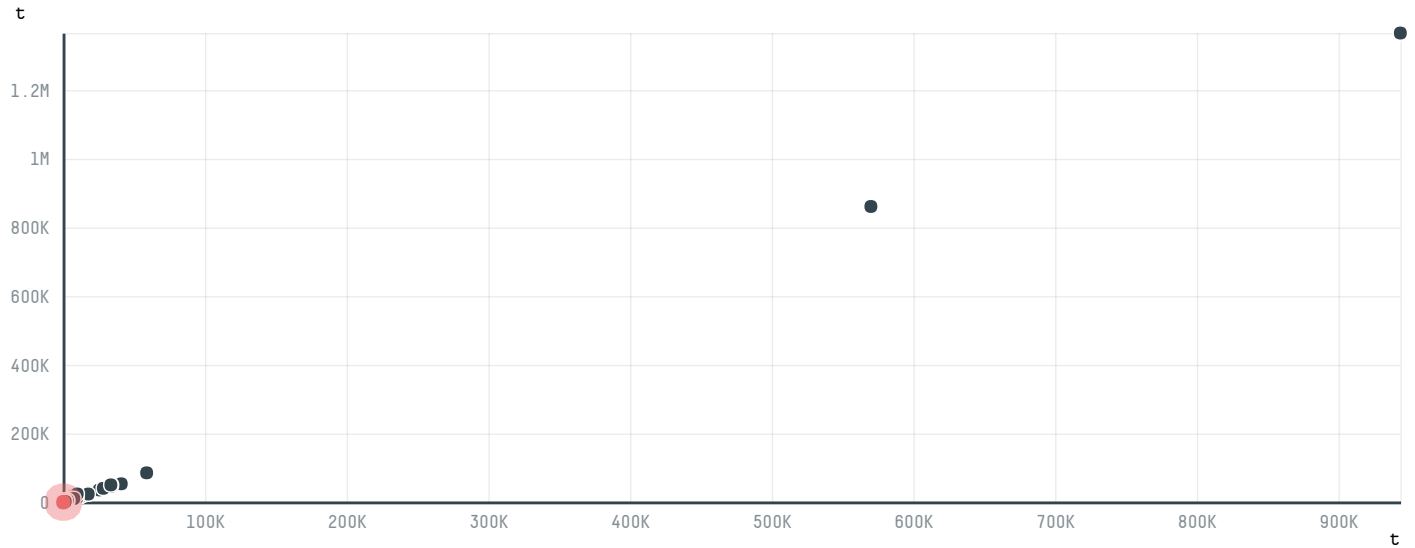

BIOME	SOY DEFORESTATION RISK FOR FEED	CO2 EMISSIONS RISK FROM SOY DEFORESTATION FOR FEED
MATA ATLANTICA	0ha	0t CO2

MUNICIPALITY	SOY DEFORESTATION RISK FOR FEED	CO2 EMISSIONS RISK FROM SOY DEFORESTATION FOR FEED
CASCAVEL	0ha	0t CO2

COMPARING COMPANIES IMPORTING CHICKEN FROM BRAZIL IN 2016

Trase is a partnership between

In collaboration with

Donors

This website uses cookies to provide you with an improved user experience. By continuing to browse this site, you consent to the use of cookies and similar technologies. Please visit our [privacy policy](#) for further details.

I AGREE