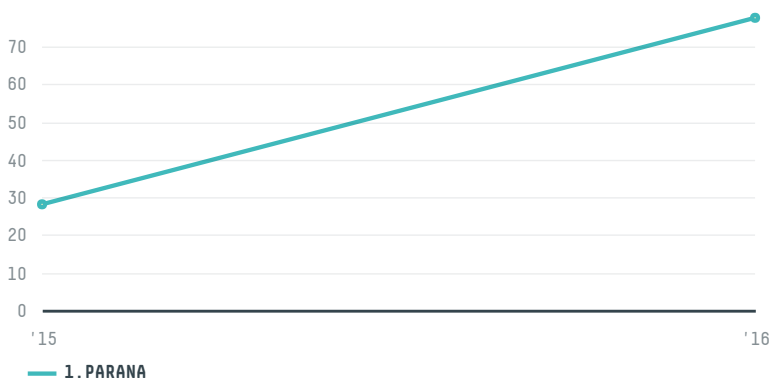

TOP DESTINATION COUNTRIES OF CHICKEN IMPORTED BY SWITCH FOOD STUFF TRADING CO. LLC.: