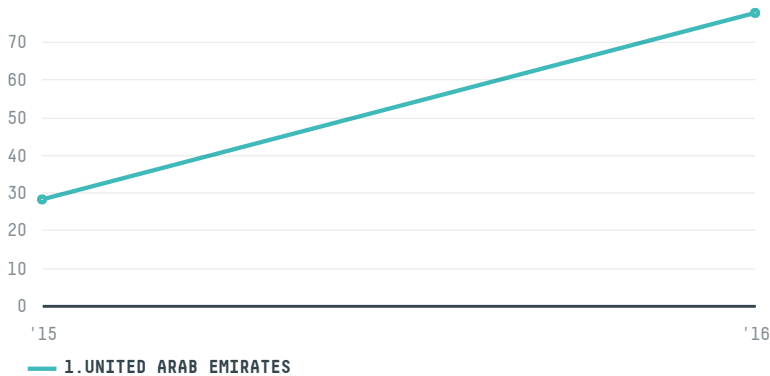

TOP DESTINATION COUNTRIES OF CHICKEN IMPORTED BY SWITCH FOOD STUFF TRADING CO. LLC.: