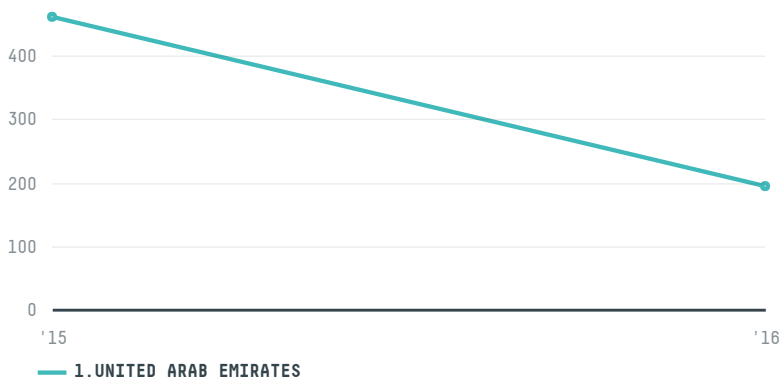

TOP DESTINATION COUNTRIES OF CHICKEN IMPORTED BY SAWHNEY FOODSTUFF TRADING CO. LLC.:

□ N/A <5K >5K >100K >300K >1M