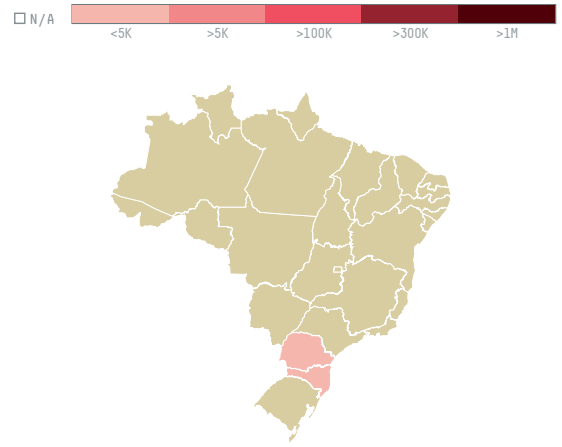

BIOME	SOY DEFORESTATION RISK FOR FEED	CO2 EMISSIONS RISK FROM SOY DEFORESTATION FOR FEED
MATA ATLANTICA	0ha	0.2t CO2

MUNICIPALITY	SOY DEFORESTATION RISK FOR FEED	CO2 EMISSIONS RISK FROM SOY DEFORESTATION FOR FEED
CASCAVEL	0ha	0t CO2
LINDOIA DO SUL	0ha	0.2t CO2

COMPARING COMPANIES IMPORTING CHICKEN FROM BRAZIL IN 2016