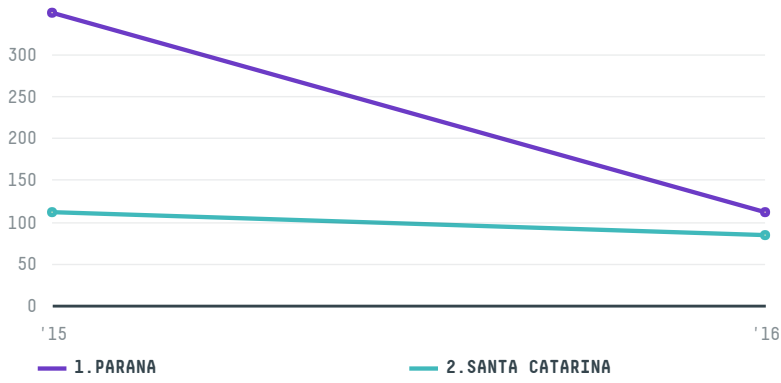

BIOME	SOY DEFORESTATION RISK FOR FEED	CO2 EMISSIONS RISK FROM SOY DEFORESTATION FOR FEED
MATA ATLANTICA	0ha	0.2t CO2

MUNICIPALITY	SOY DEFORESTATION RISK FOR FEED	CO2 EMISSIONS RISK FROM SOY DEFORESTATION FOR FEED
CASCAVEL	0ha	0t CO2
LINDOIA DO SUL	0ha	0.2t CO2

COMPARING COMPANIES IMPORTING CHICKEN FROM BRAZIL IN 2016