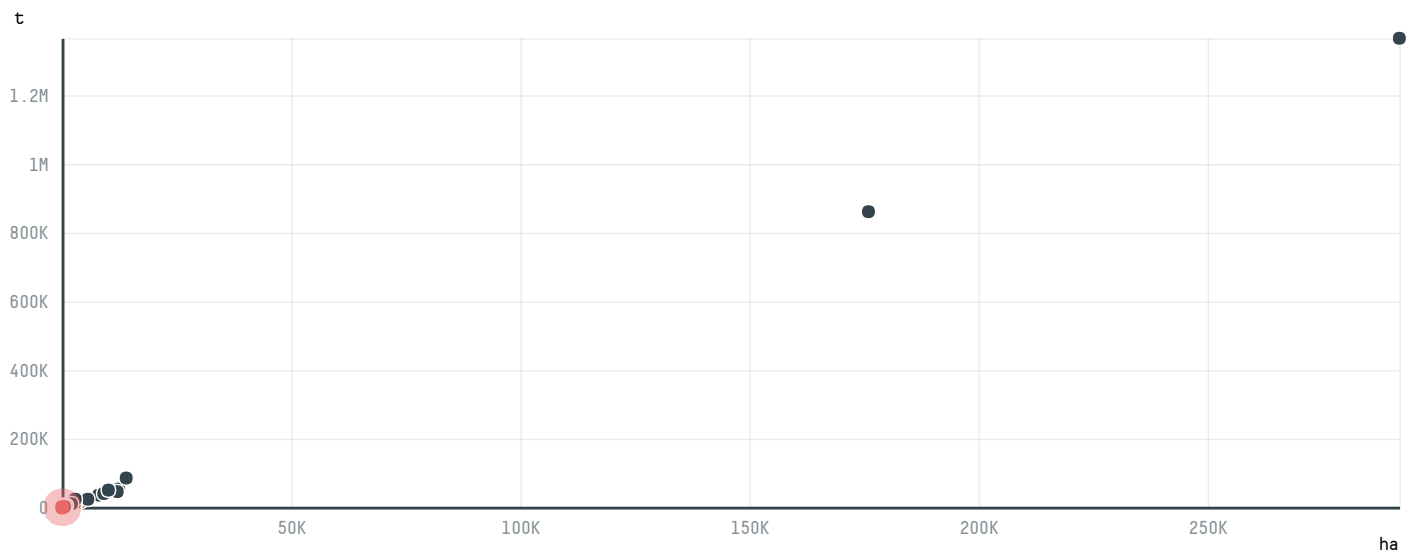

trase

KUWAIT FOOD COMPANY (KFC)

ACTIVITY: **Importer** COMMODITY: **Chicken** COUNTRY: **Brazil** YEAR: **2016**

KUWAIT FOOD COMPANY (KFC) was the 721st largest importer of chicken from BRAZIL in 2016, accounting for 270 tons. This is a 400% increase vs the previous year. As an importer, KUWAIT FOOD COMPANY (KFC) sources from 1 municipalities, or 0% of the chicken production municipalities. The main destination of the chicken imported by KUWAIT FOOD COMPANY (KFC) is KUWAIT, accounting for 100% of the total.

TOP DESTINATION COUNTRIES OF CHICKEN IMPORTED BY KUWAIT FOOD COMPANY (KFC):

COMPARING COMPANIES IMPORTING CHICKEN FROM BRAZIL IN 2016

Trase is a partnership between

In collaboration with

and many other organizations and individuals.