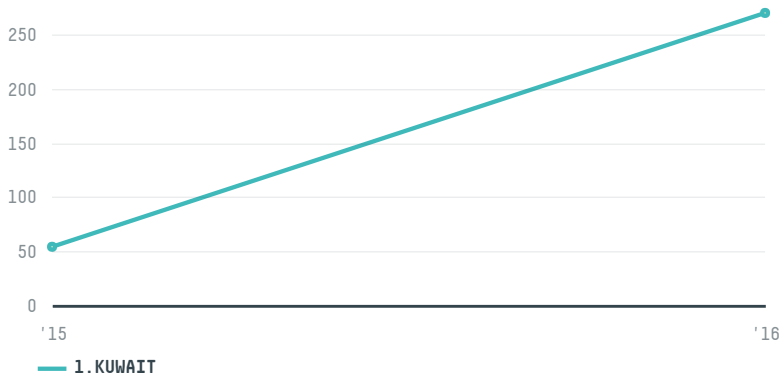

TOP DESTINATION COUNTRIES OF CHICKEN IMPORTED BY KUWAIT FOOD COMPANY (KFC):

COMPARING COMPANIES IMPORTING CHICKEN FROM BRAZIL IN 2016