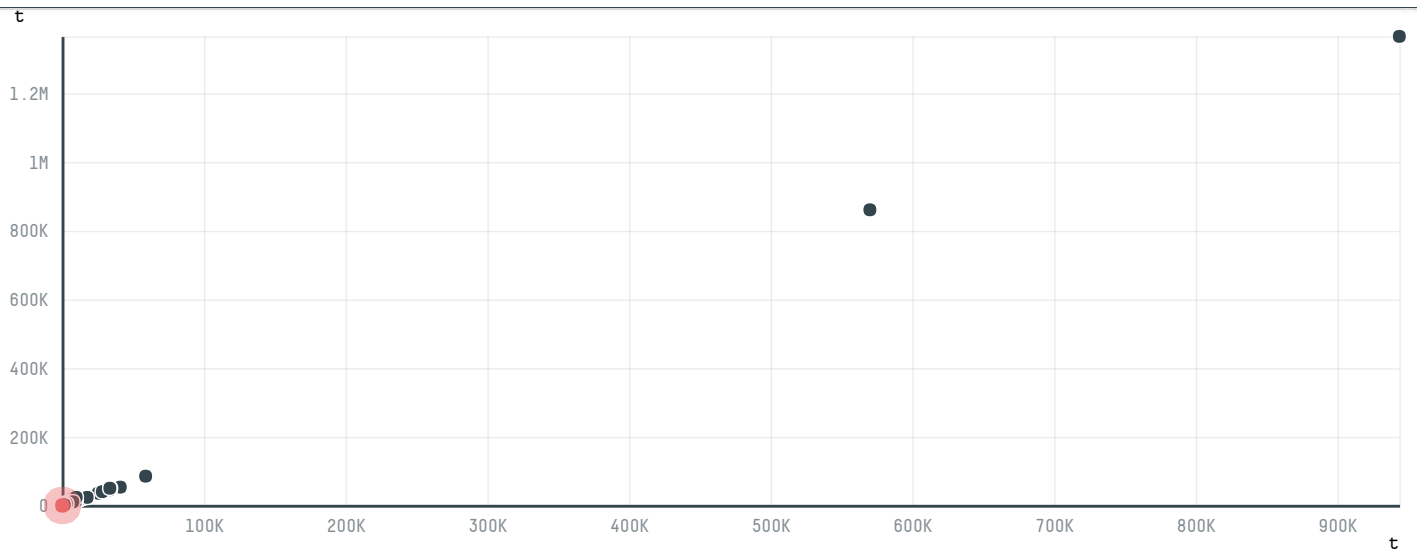

trase

KUWAIT FOOD COMPANY (KFC)

ACTIVITY: **Importer** COMMODITY: **Chicken** COUNTRY: **Brazil** YEAR: **2016**

KUWAIT FOOD COMPANY (KFC) was the 721st largest importer of chicken from BRAZIL in 2016, accounting for 270 tons. This is a 400% increase vs the previous year. As an importer, KUWAIT FOOD COMPANY (KFC) sources from 1 municipalities, or 0% of the chicken production municipalities. The main destination of the chicken imported by KUWAIT FOOD COMPANY (KFC) is KUWAIT, accounting for 100% of the total.

TOP DESTINATION COUNTRIES OF CHICKEN IMPORTED BY KUWAIT FOOD COMPANY (KFC):

COMPARING COMPANIES IMPORTING CHICKEN FROM BRAZIL IN 2016

Trase is a partnership between

In collaboration with

and many other organizations and individuals.