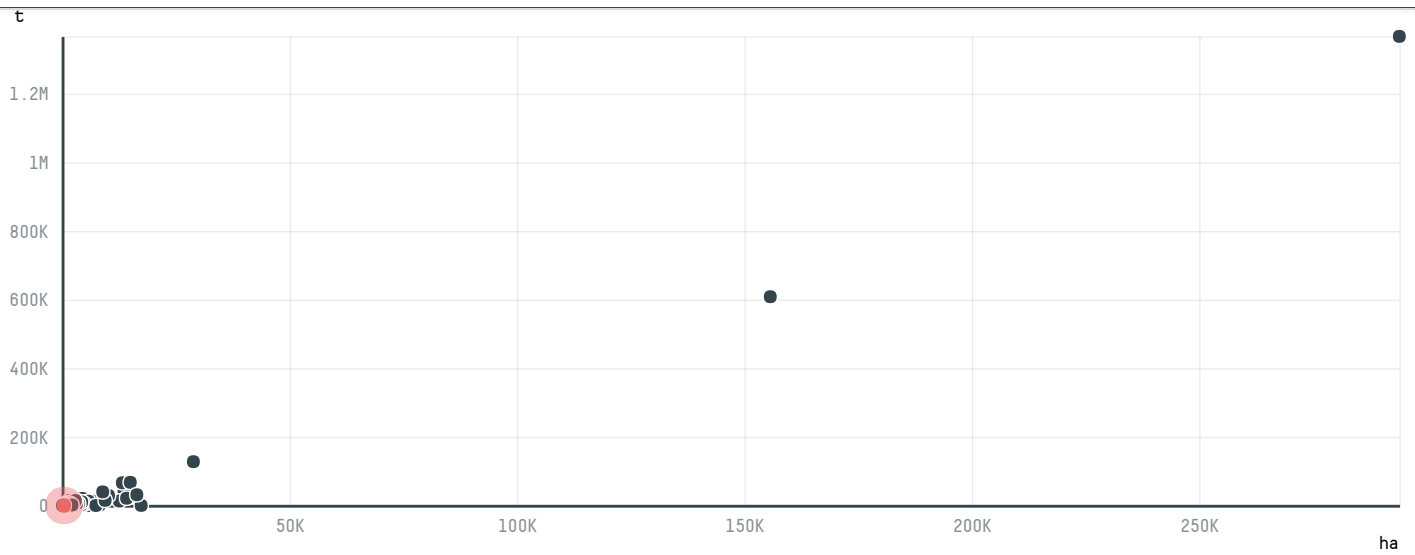

Trase is a partnership between

In collaboration with

and many other organizations and individuals.

Donors

[Terms of Use](#) · [Privacy policy](#) · [Cookie policy](#) · [Contact us](#)