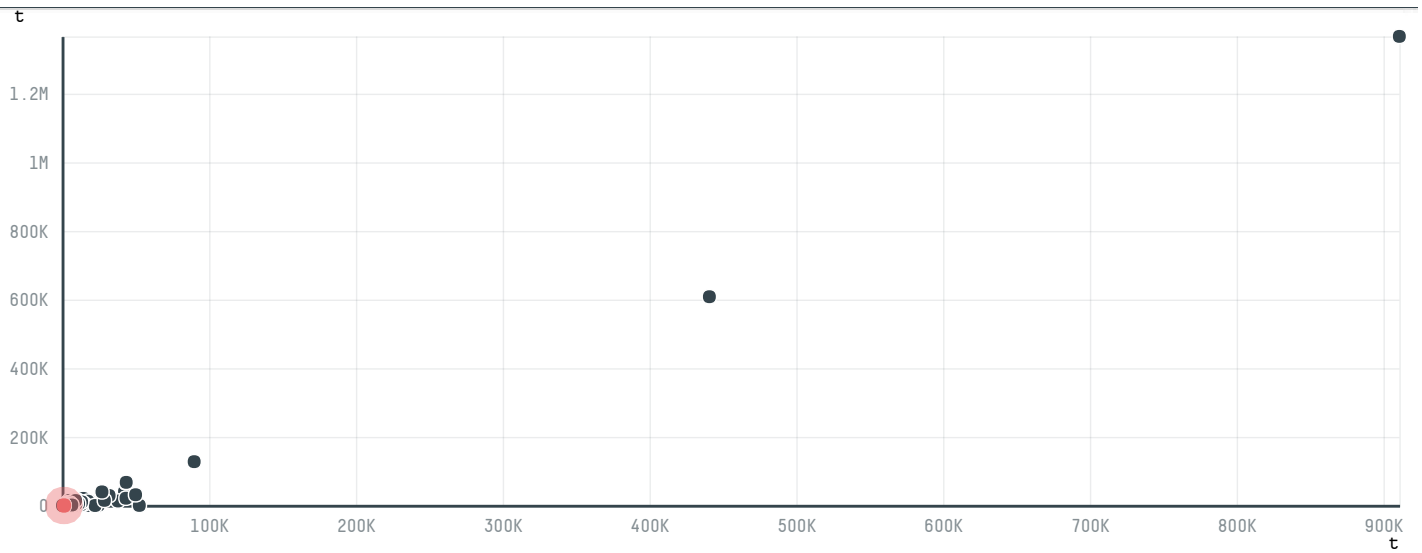

Trase is a partnership between

In collaboration with

and many other organizations and individuals.

Donors

[Terms of Use](#) · [Privacy policy](#) · [Cookie policy](#) · [Contact us](#)

This website uses cookies to provide you with an improved user experience. By continuing to browse this site, you consent to the use of cookies and similar technologies. Please visit our [privacy policy](#) for further details.

I AGREE