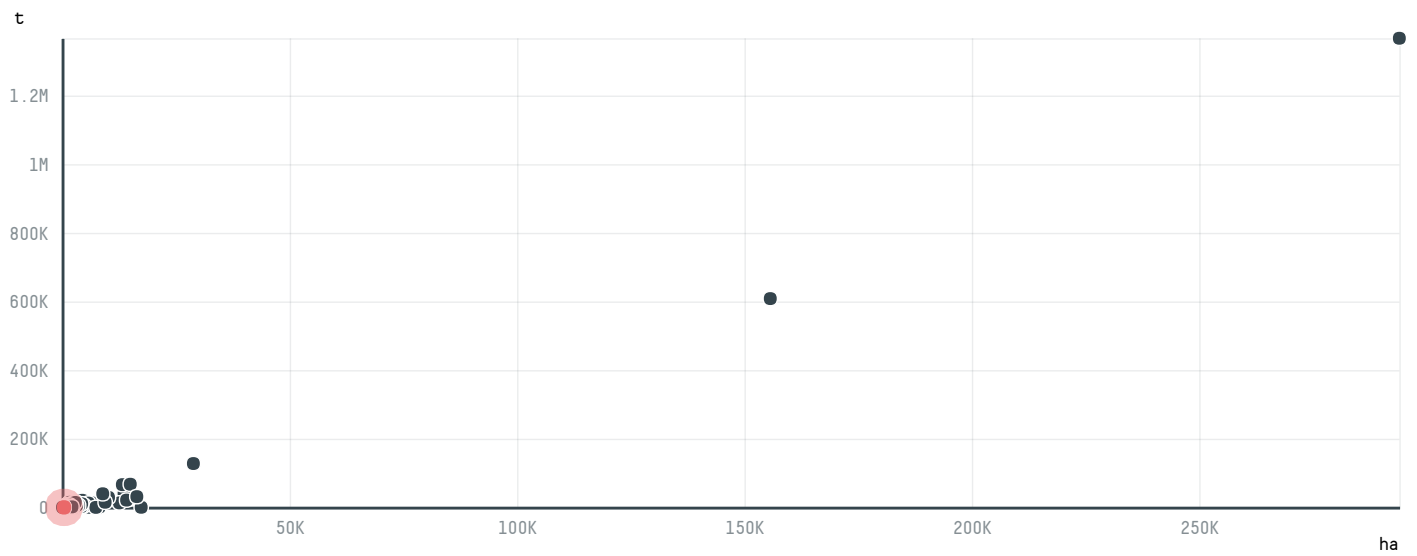

Trase is a partnership between

In collaboration with

and many other organizations and individuals.

Donors

[Terms of Use](#) · [Privacy policy](#) · [Cookie policy](#) · [Contact us](#)

This website uses cookies to provide you with an improved user experience. By continuing to browse this site, you consent to the use of cookies and similar technologies. Please visit our [privacy policy](#) for further details.

I AGREE