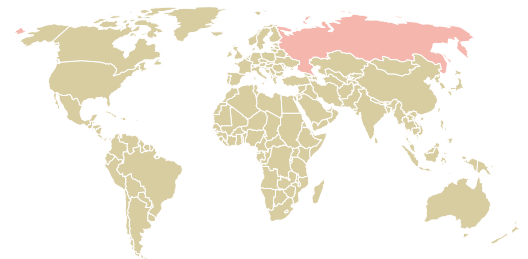

trase

000 ? VOSHODYASHAYA ZVEZDA?

ACTIVITY	COMMODITY	COUNTRY	YEAR
Importer	Chicken	Brazil	2015

000 ?VOSHODYASHAYA ZVEZDA? was the 1333rd largest importer of chicken from BRAZIL in 2015, accounting for 52 tons. As an importer, 000 ?VOSHODYASHAYA ZVEZDA? sources from 1 municipalities, or 0% of the chicken production municipalities. The main destination of the chicken imported by 000 ?VOSHODYASHAYA ZVEZDA? is RUSSIAN FEDERATION, accounting for 100% of the total.

TOP DESTINATION COUNTRIES OF CHICKEN IMPORTED BY 000 ?VOSHODYASHAYA ZVEZDA?:

BIOME	SOY DEFORESTATION RISK FOR FEED	CO2 EMISSIONS RISK FROM SOY DEFORESTATION FOR FEED
MATA ATLANTICA	0ha	0t CO2

MUNICIPALITY	SOY DEFORESTATION RISK FOR FEED	CO2 EMISSIONS RISK FROM SOY DEFORESTATION FOR FEED
SAO JOAO	0ha	0t CO2