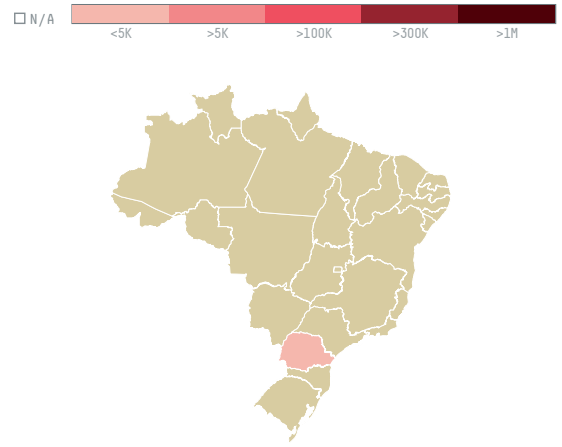

BIOME	SOY DEFORESTATION RISK FOR FEED	CO2 EMISSIONS RISK FROM SOY DEFORESTATION FOR FEED
MATA ATLANTICA	0ha	0t CO2

MUNICIPALITY	SOY DEFORESTATION RISK FOR FEED	CO2 EMISSIONS RISK FROM SOY DEFORESTATION FOR FEED
NOVA SANTA ROSA	0ha	0t CO2
FRANCISCO ALVES	0ha	0t CO2
PALOTINA	0ha	0t CO2
MARIPA	0ha	0t CO2

COMPARING COMPANIES IMPORTING CHICKEN FROM BRAZIL IN 2017