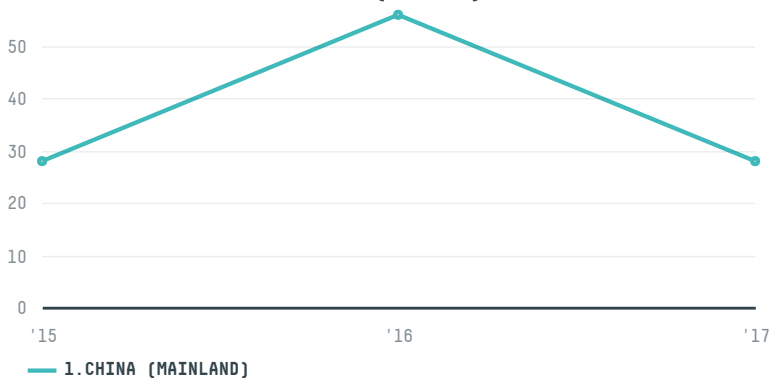

TOP DESTINATION COUNTRIES OF CHICKEN IMPORTED BY FRIENDLY MATE FOODSTUFFS (CHINA)LTD: