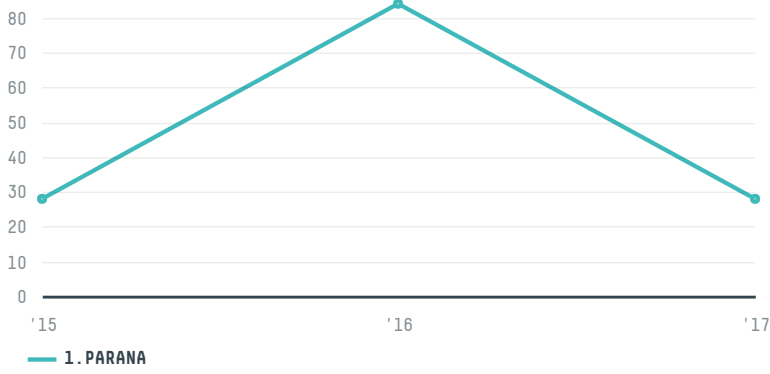

BIOME	SOY DEFORESTATION RISK FOR FEED	CO2 EMISSIONS RISK FROM SOY DEFORESTATION FOR FEED
MATA ATLANTICA	0ha	0t CO2

MUNICIPALITY	SOY DEFORESTATION RISK FOR FEED	CO2 EMISSIONS RISK FROM SOY DEFORESTATION FOR FEED
NOVA SANTA ROSA	0ha	0t CO2
FRANCISCO ALVES	0ha	0t CO2
PALOTINA	0ha	0t CO2
MARIPA	0ha	0t CO2

COMPARING COMPANIES IMPORTING CHICKEN FROM BRAZIL IN 2017