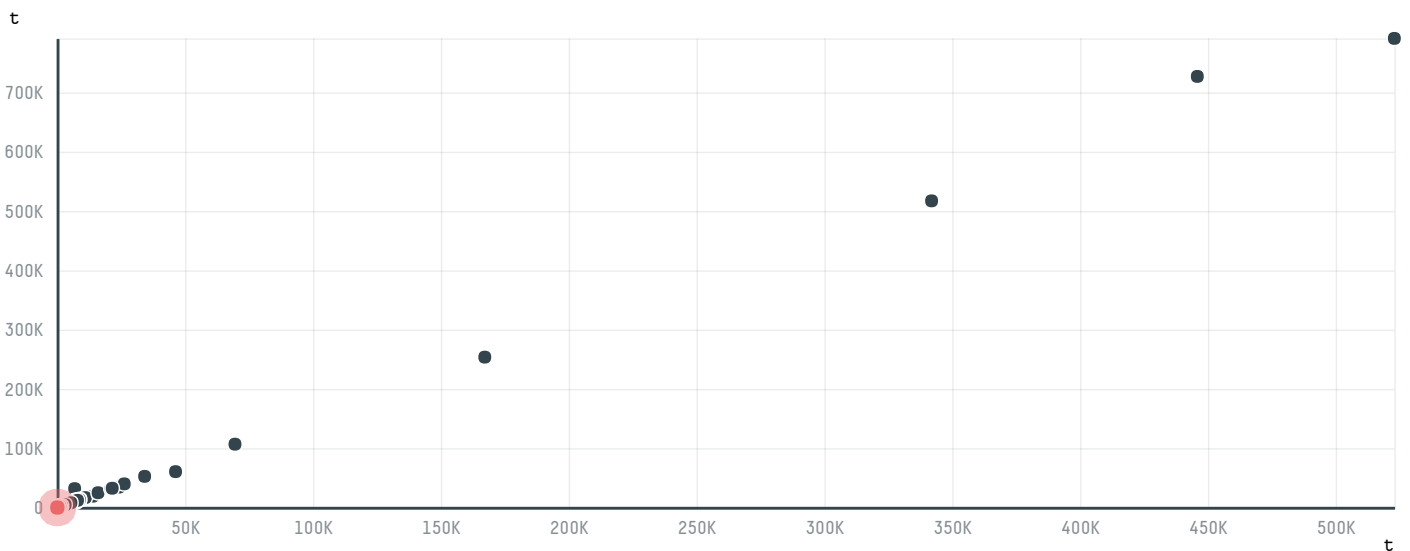

COMPARING COMPANIES IMPORTING CHICKEN FROM BRAZIL IN 2017