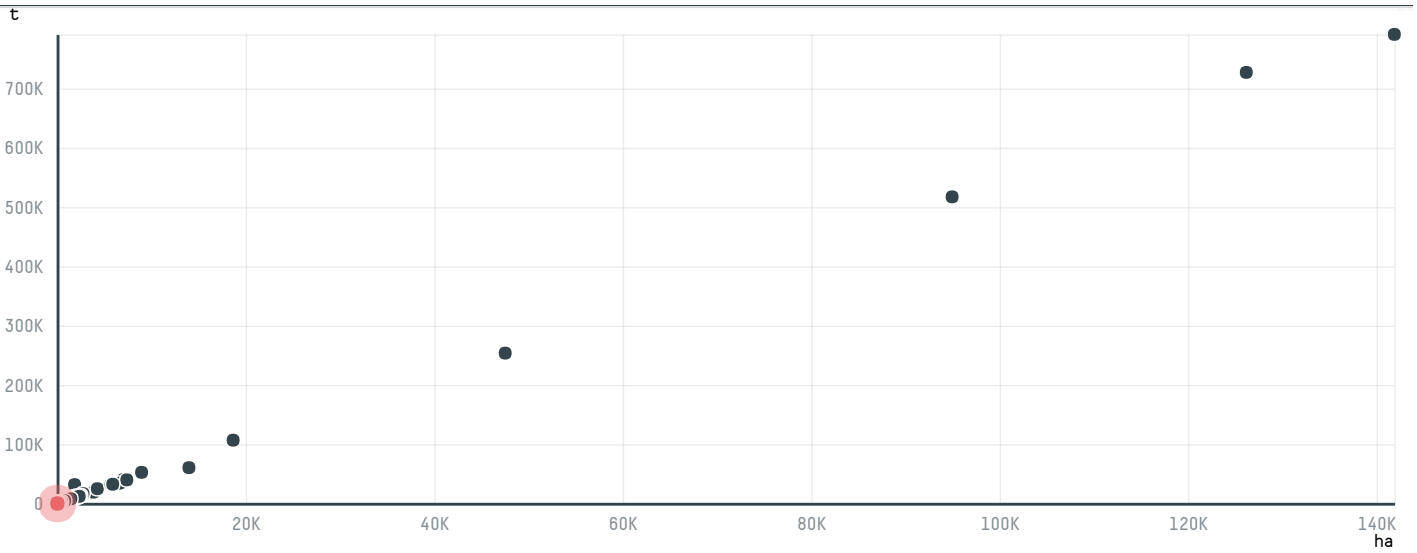

Trase is a partnership between

In collaboration with

and many other organizations and individuals.

Donors

[Terms of Use](#) · [Privacy policy](#) · [Cookie policy](#) · [Contact us](#)