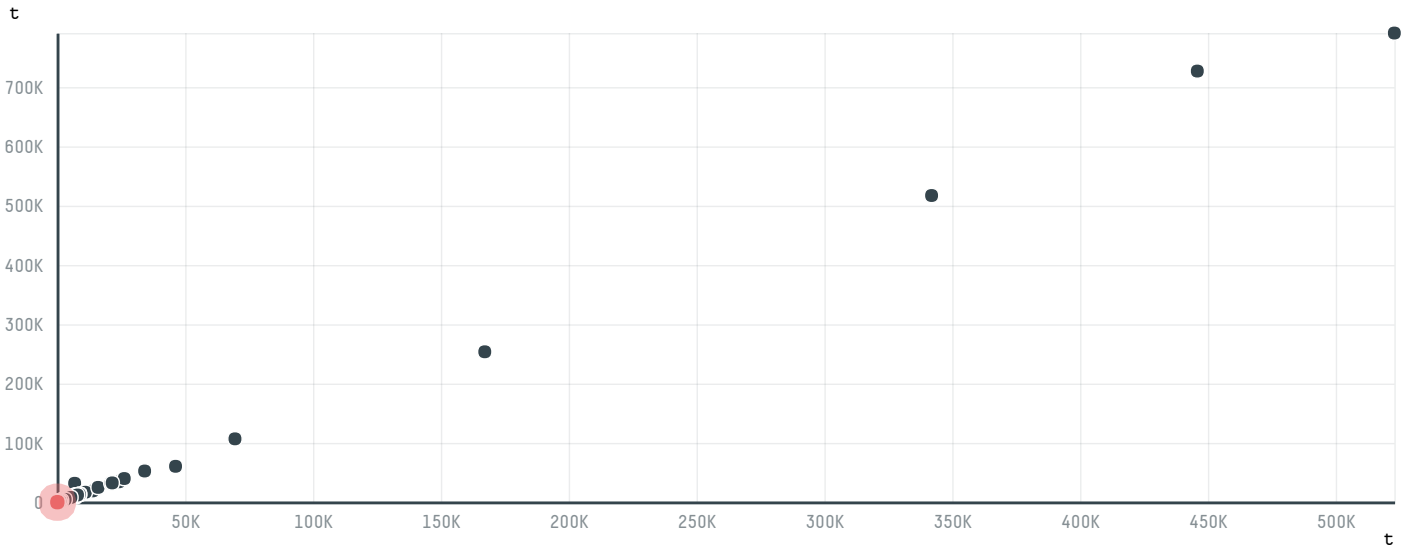

BIOME	SOY DEFORESTATION RISK FOR FEED	CO2 EMISSIONS RISK FROM SOY DEFORESTATION FOR FEED
MATA ATLANTICA	0ha	0t CO2

MUNICIPALITY	SOY DEFORESTATION RISK FOR FEED	CO2 EMISSIONS RISK FROM SOY DEFORESTATION FOR FEED
BOITUVA	0ha	0t CO2

COMPARING COMPANIES IMPORTING CHICKEN FROM BRAZIL IN 2017

Trase is a partnership between

In collaboration with

Donors

This website uses cookies to provide you with an improved user experience. By continuing to browse this site, you consent to the use of cookies and similar technologies. Please visit our [privacy policy](#) for further details.

I AGREE