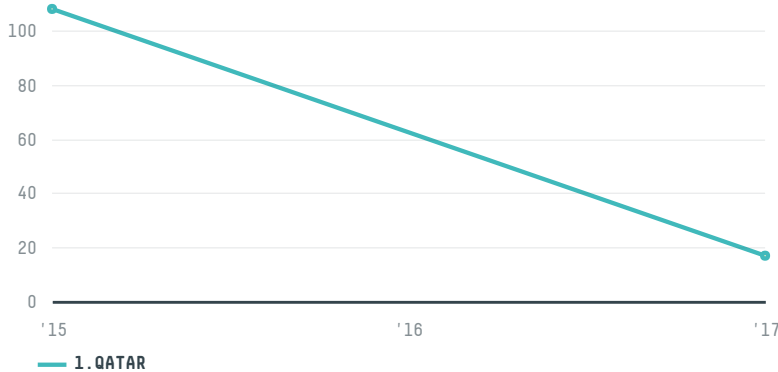

TOP DESTINATION COUNTRIES OF CHICKEN IMPORTED BY AL RAWABI FOOD CENTER W.L.L.: