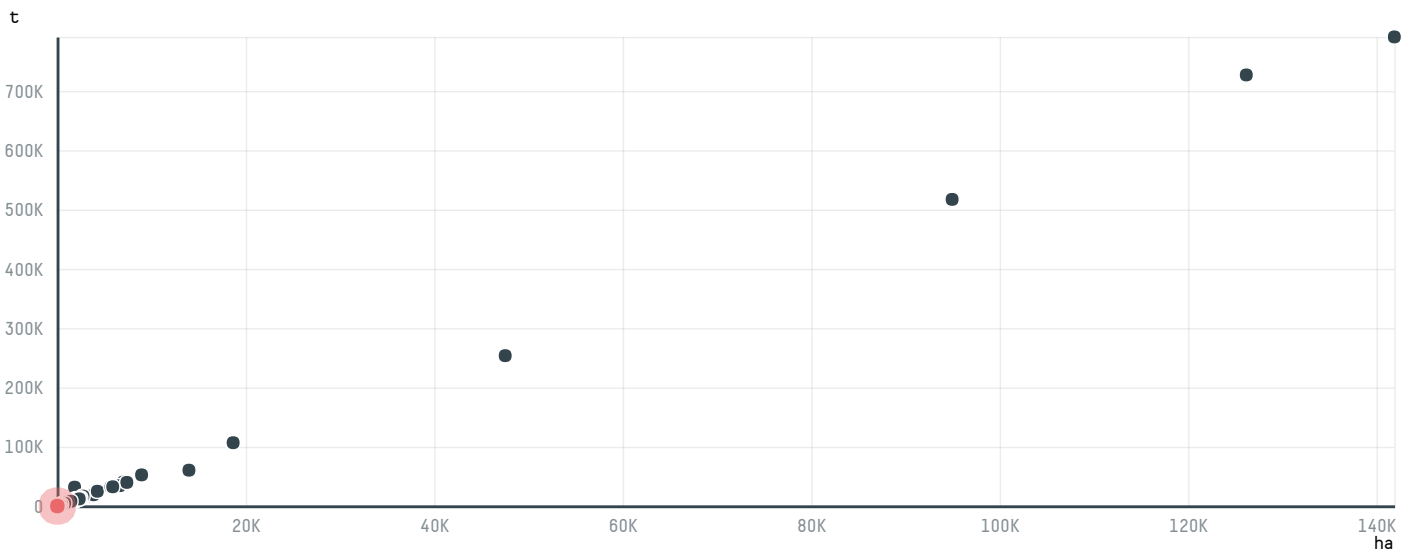

BIOME	SOY DEFORESTATION RISK FOR FEED	CO2 EMISSIONS RISK FROM SOY DEFORESTATION FOR FEED
MATA ATLANTICA	0ha	0t CO2

MUNICIPALITY	SOY DEFORESTATION RISK FOR FEED	CO2 EMISSIONS RISK FROM SOY DEFORESTATION FOR FEED
BOITUVA	0ha	0t CO2

COMPARING COMPANIES IMPORTING CHICKEN FROM BRAZIL IN 2017

Trase is a partnership between

In collaboration with

Donors

This website uses cookies to provide you with an improved user experience. By continuing to browse this site, you consent to the use of cookies and similar technologies. Please visit our [privacy policy](#) for further details.

I AGREE