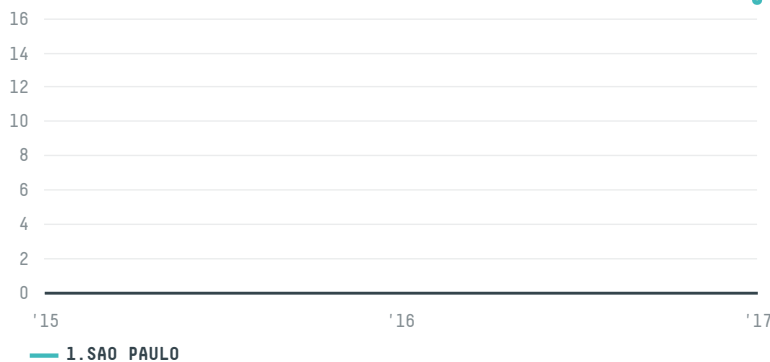

TOP DESTINATION COUNTRIES OF CHICKEN IMPORTED BY AL RAWABI FOOD CENTER W.L.L.: