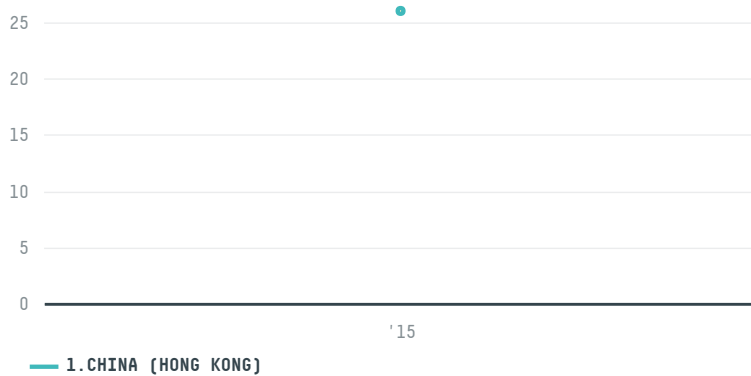

TOP DESTINATION COUNTRIES OF CHICKEN IMPORTED BY HONEST JOY LIMETED.: