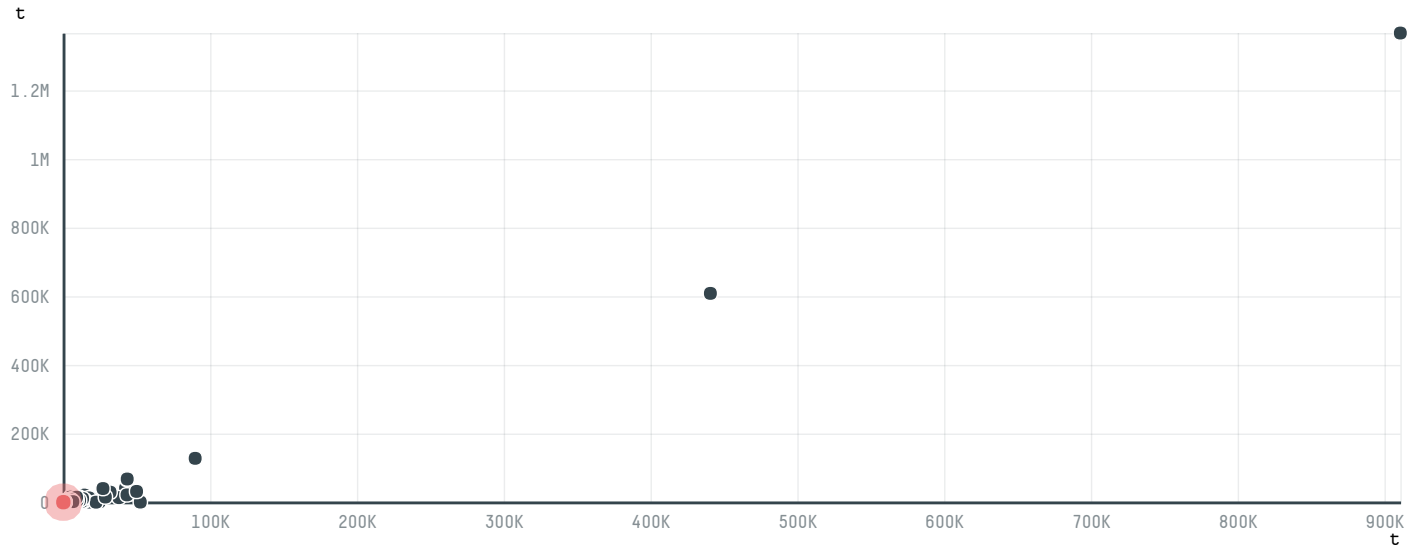

BIOME	SOY DEFORESTATION RISK FOR FEED	CO2 EMISSIONS RISK FROM SOY DEFORESTATION FOR FEED
CERRADO	0ha	0t CO2

MUNICIPALITY	SOY DEFORESTATION RISK FOR FEED	CO2 EMISSIONS RISK FROM SOY DEFORESTATION FOR FEED
TANGARA DA SERRA	0ha	0t CO2

COMPARING COMPANIES IMPORTING CHICKEN FROM BRAZIL IN 2015

Trase is a partnership between

In collaboration with

Donors

Stockholm Environment Institute

vizzuality

The Global Environment Facility

WWF

Europe

This website uses cookies to provide you with an improved user experience. By continuing to browse this site, you consent to the use of cookies and similar technologies. Please visit our [privacy policy](#) for further details.

I AGREE