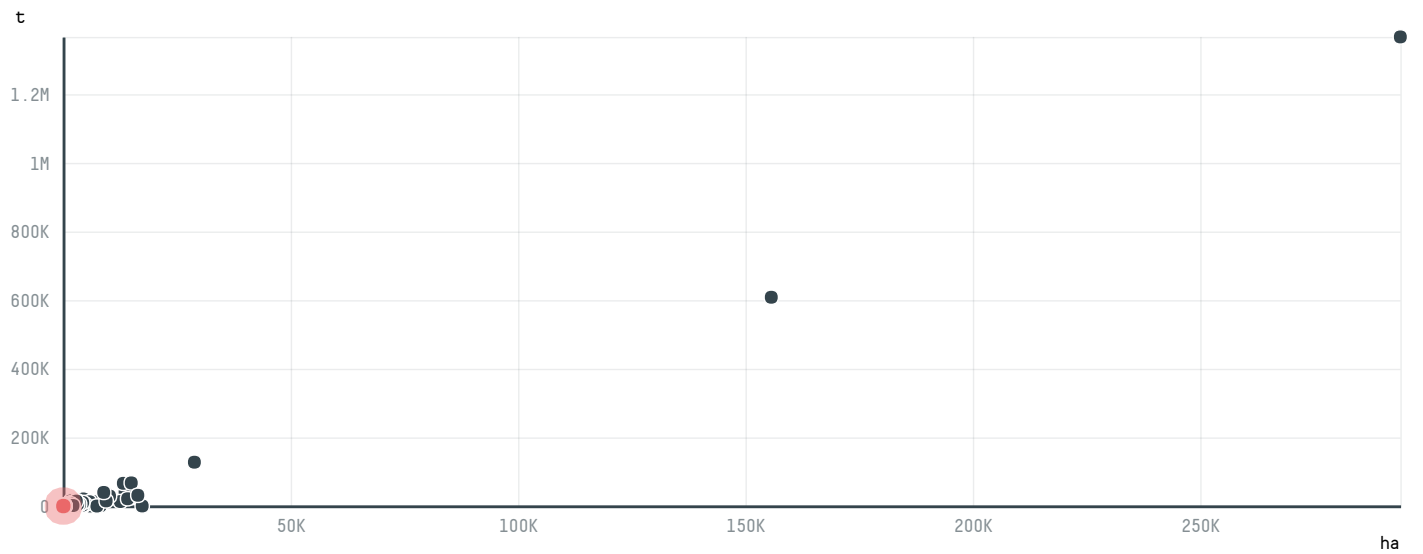

BIOME	SOY DEFORESTATION RISK FOR FEED	CO2 EMISSIONS RISK FROM SOY DEFORESTATION FOR FEED
CERRADO	0ha	0t CO2

MUNICIPALITY	SOY DEFORESTATION RISK FOR FEED	CO2 EMISSIONS RISK FROM SOY DEFORESTATION FOR FEED
TANGARA DA SERRA	0ha	0t CO2

COMPARING COMPANIES IMPORTING CHICKEN FROM BRAZIL IN 2015

Trase is a partnership between

In collaboration with

Donors

Stockholm Environment Institute

vizzuality

The Global Environment Facility

WWF

Europe

This website uses cookies to provide you with an improved user experience. By continuing to browse this site, you consent to the use of cookies and similar technologies. Please visit our [privacy policy](#) for further details.

I AGREE