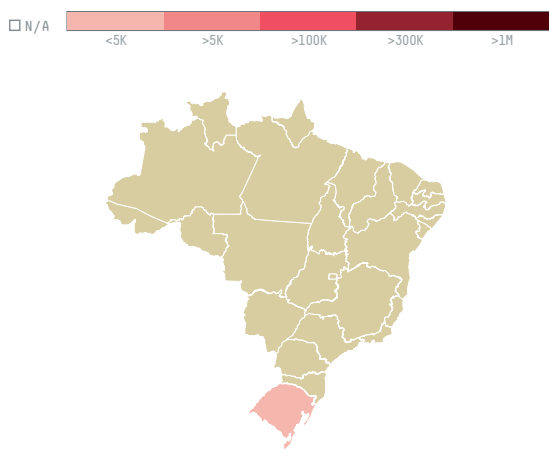

trase

KIRKUK STORAGE AND GENERAL TRADING CO.KING

ACTIVITY COMMODITY COUNTRY YEAR
Importer **Chicken** **Brazil** **2015**

KIRKUK STORAGE AND GENERAL TRADING CO.KING was the 1304th largest importer of chicken from BRAZIL in 2015, accounting for 54 tons. As an importer, KIRKUK STORAGE AND GENERAL TRADING CO.KING sources from 1 municipalities, or 0% of the chicken production municipalities. The main destination of the chicken imported by KIRKUK STORAGE AND GENERAL TRADING CO.KING is KUWAIT, accounting for 100% of the total.

TOP DESTINATION COUNTRIES OF CHICKEN IMPORTED BY KIRKUK STORAGE AND GENERAL TRADING CO.KING:

BIOME	SOY DEFORESTATION RISK FOR FEED	CO2 EMISSIONS RISK FROM SOY DEFORESTATION FOR FEED
MATA ATLANTICA	0ha	0t CO2