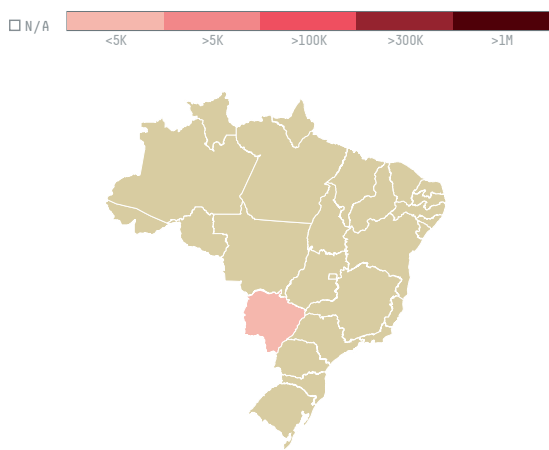

trase

KIRKUK STORAGE AND GENERAL TRADING CO.

ACTIVITY COMMODITY COUNTRY YEAR
Importer **Chicken** **Brazil** **2015**

KIRKUK STORAGE AND GENERAL TRADING CO. was the 1088th largest importer of chicken from BRAZIL in 2015, accounting for 108 tons. As an importer, KIRKUK STORAGE AND GENERAL TRADING CO. sources from 1 municipalities, or 0% of the chicken production municipalities. The main destination of the chicken imported by KIRKUK STORAGE AND GENERAL TRADING CO. is KUWAIT, accounting for 75% of the total.

TOP DESTINATION COUNTRIES OF CHICKEN IMPORTED BY KIRKUK STORAGE AND GENERAL TRADING CO.:

BIOME	SOY DEFORESTATION RISK FOR FEED	CO2 EMISSIONS RISK FROM SOY DEFORESTATION FOR FEED
MATA ATLANTICA	0ha	0t CO2
MUNICIPALITY	SOY DEFORESTATION RISK FOR FEED	CO2 EMISSIONS RISK FROM SOY DEFORESTATION FOR FEED
ITAQUIRAI	0ha	0t CO2