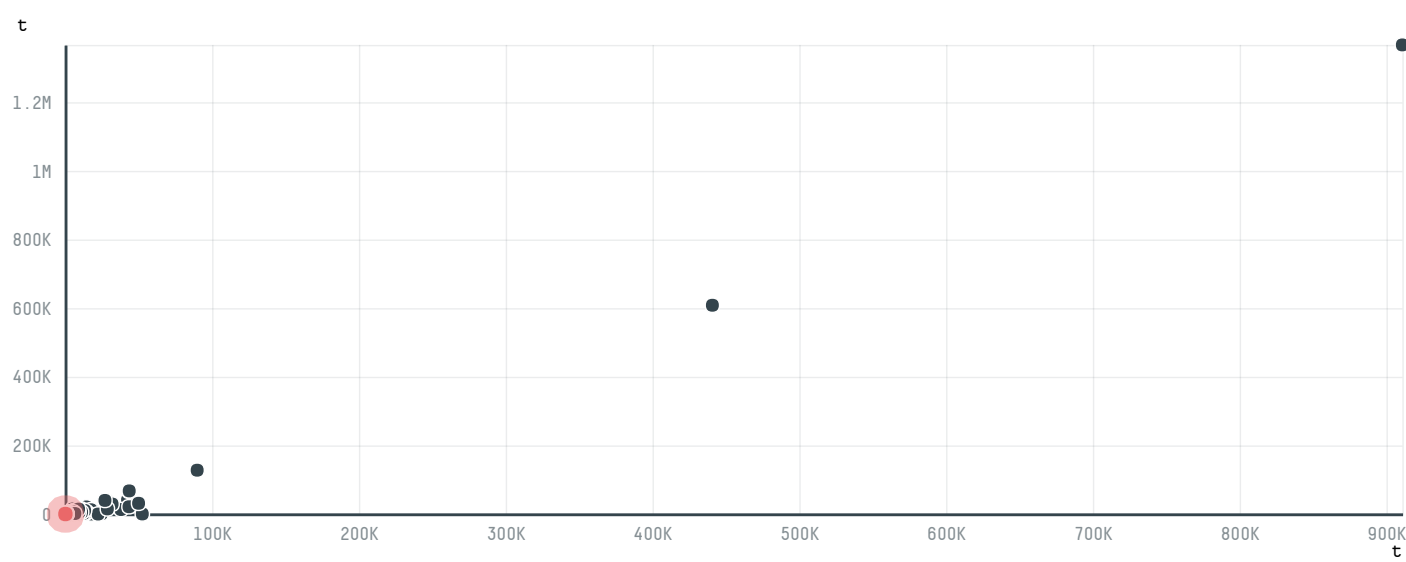

trase

KIRKUK STORAGE AND GENERAL TRADING CO.

ACTIVITY COMMODITY COUNTRY YEAR
Importer **Chicken** **Brazil** **2015**

KIRKUK STORAGE AND GENERAL TRADING CO. was the 1088th largest importer of chicken from BRAZIL in 2015, accounting for 108 tons. As an importer, KIRKUK STORAGE AND GENERAL TRADING CO. sources from 1 municipalities, or 0% of the chicken production municipalities. The main destination of the chicken imported by KIRKUK STORAGE AND GENERAL TRADING CO. is KUWAIT, accounting for 75% of the total.

COMPARING COMPANIES IMPORTING CHICKEN FROM BRAZIL IN 2015

Trase is a partnership between

 Stockholm Environment Institute

 Global Canopy Programme

In collaboration with

 vizzuality

 The European Forest Institute