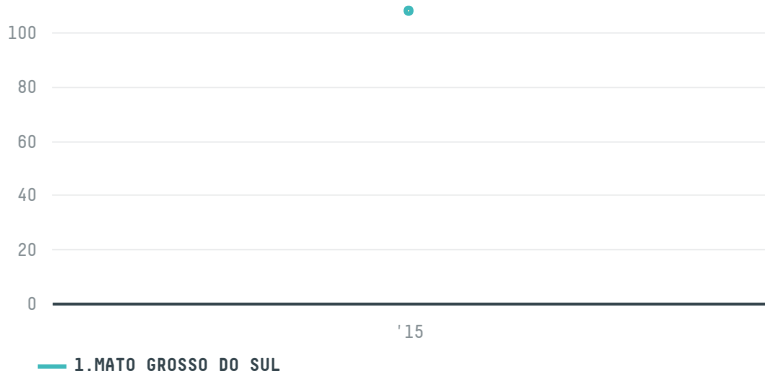

BIOME	SOY DEFORESTATION RISK FOR FEED	CO2 EMISSIONS RISK FROM SOY DEFORESTATION FOR FEED
MATA ATLANTICA	0ha	0t CO2
MUNICIPALITY	SOY DEFORESTATION RISK FOR FEED	CO2 EMISSIONS RISK FROM SOY DEFORESTATION FOR FEED
ITAQUIRAI	0ha	0t CO2

COMPARING COMPANIES IMPORTING CHICKEN FROM BRAZIL IN 2015