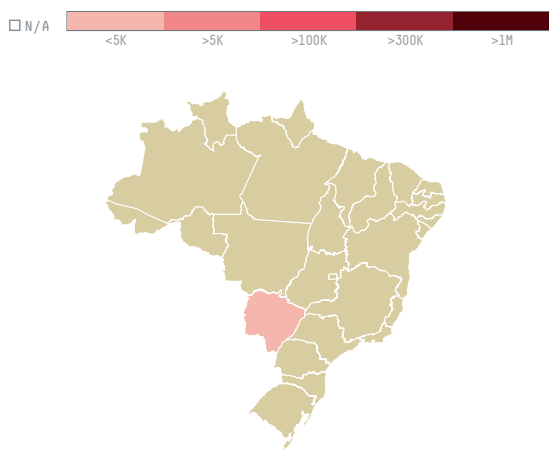

trase

GLOBAL RESOURCE GROUP (HK) LIMITED - 3447243

ACTIVITY	COMMODITY	COUNTRY	YEAR
Importer	Chicken	Brazil	2015

GLOBAL RESOURCE GROUP (HK) LIMITED - 3447243 was the 1302nd largest importer of chicken from BRAZIL in 2015, accounting for 54 tons. As an importer, GLOBAL RESOURCE GROUP (HK) LIMITED - 3447243 sources from 1 municipalities, or 0% of the chicken production municipalities. The main destination of the chicken imported by GLOBAL RESOURCE GROUP (HK) LIMITED - 3447243 is CHINA (HONG KONG), accounting for 100% of the total.

TOP DESTINATION COUNTRIES OF CHICKEN IMPORTED BY GLOBAL RESOURCE GROUP (HK) LIMITED - 3447243:

BIOME	SOY DEFORESTATION RISK FOR FEED	CO2 EMISSIONS RISK FROM SOY DEFORESTATION FOR FEED
MATA ATLANTICA	0ha	0t CO2
MUNICIPALITY	SOY DEFORESTATION RISK FOR FEED	CO2 EMISSIONS RISK FROM SOY DEFORESTATION FOR FEED
ITAQUIRAI	0ha	0t CO2