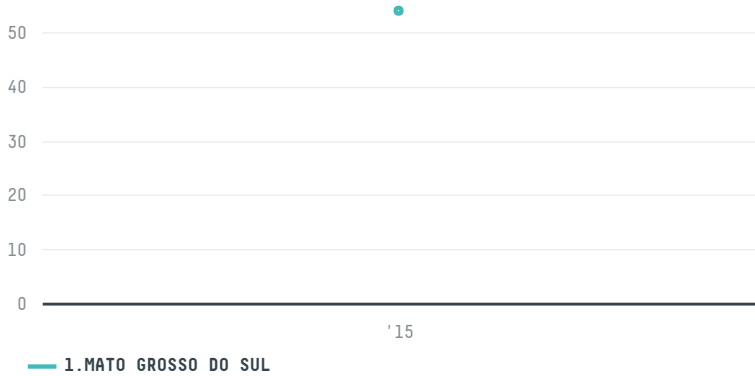

BIOME	SOY DEFORESTATION RISK FOR FEED	CO2 EMISSIONS RISK FROM SOY DEFORESTATION FOR FEED
MATA ATLANTICA	0ha	0t CO2
MUNICIPALITY	SOY DEFORESTATION RISK FOR FEED	CO2 EMISSIONS RISK FROM SOY DEFORESTATION FOR FEED
ITAQUIRAI	0ha	0t CO2

COMPARING COMPANIES IMPORTING CHICKEN FROM BRAZIL IN 2015