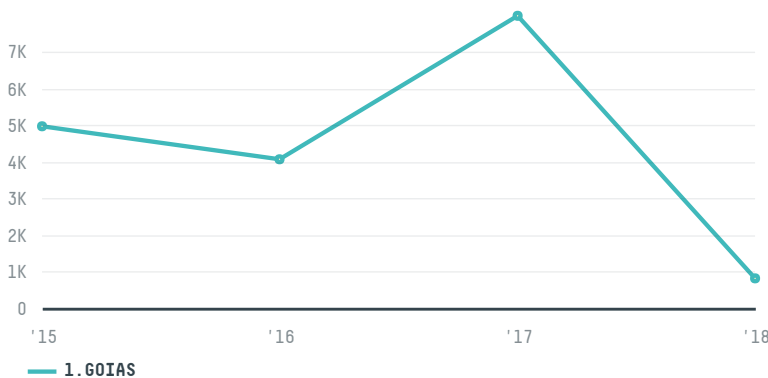

TOP DESTINATION COUNTRIES OF CHICKEN IMPORTED BY MERCURY OVERSEAS, INC: