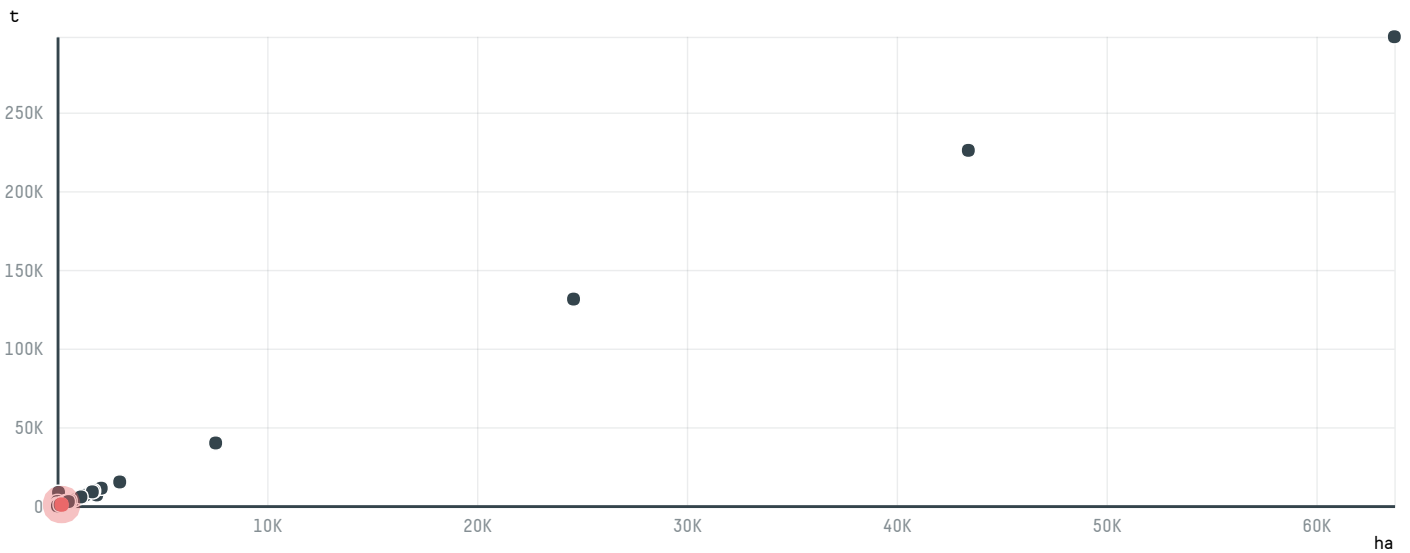

BIOME	SOY DEFORESTATION RISK FOR FEED	CO2 EMISSIONS RISK FROM SOY DEFORESTATION FOR FEED
CERRADO	0.3ha	32t CO2

MUNICIPALITY	SOY DEFORESTATION RISK FOR FEED	CO2 EMISSIONS RISK FROM SOY DEFORESTATION FOR FEED
ITABERAÍ	0.3ha	31.2t CO2
PALMEIRAS DE GOÍAS	0ha	0.8t CO2

COMPARING COMPANIES IMPORTING CHICKEN FROM BRAZIL IN 2018

Trase is a partnership between

In collaboration with

Donors

This website uses cookies to provide you with an improved user experience. By continuing to browse this site, you consent to the use of cookies and similar technologies. Please visit our [privacy policy](#) for further details.

I AGREE