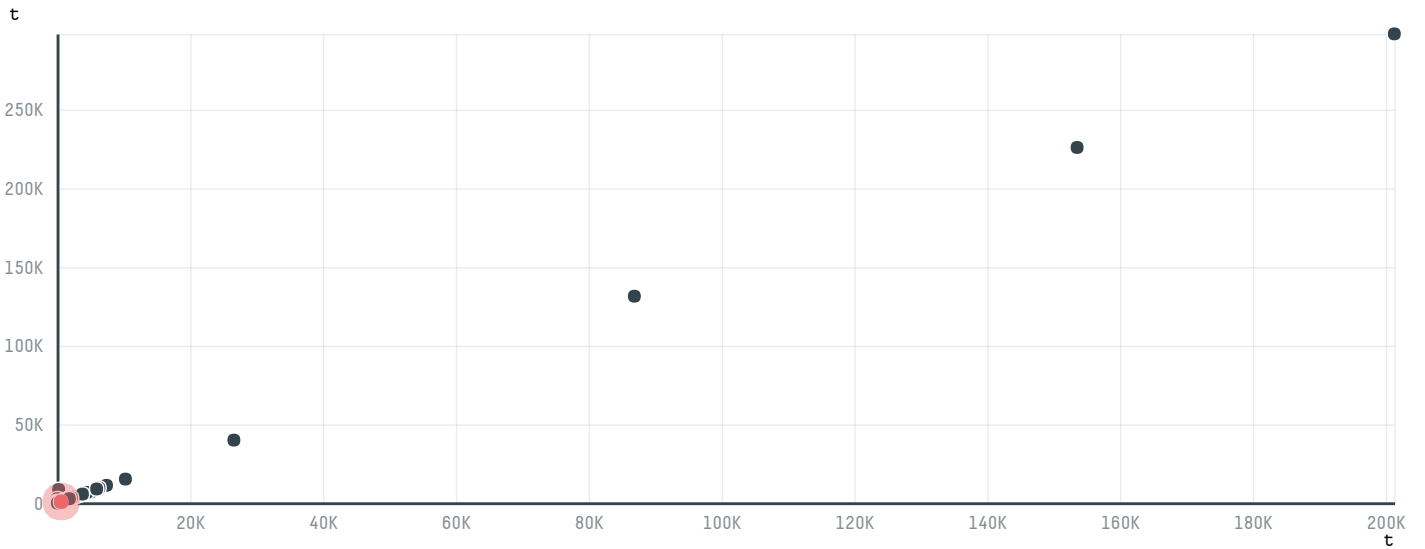

BIOME	SOY DEFORESTATION RISK FOR FEED	CO2 EMISSIONS RISK FROM SOY DEFORESTATION FOR FEED
CERRADO	0.3ha	32t CO2

MUNICIPALITY	SOY DEFORESTATION RISK FOR FEED	CO2 EMISSIONS RISK FROM SOY DEFORESTATION FOR FEED
ITABERAÍ	0.3ha	31.2t CO2
PALMEIRAS DE GOÍAS	0ha	0.8t CO2

COMPARING COMPANIES IMPORTING CHICKEN FROM BRAZIL IN 2018

Trase is a partnership between

In collaboration with

Donors

This website uses cookies to provide you with an improved user experience. By continuing to browse this site, you consent to the use of cookies and similar technologies. Please visit our [privacy policy](#) for further details.

I AGREE