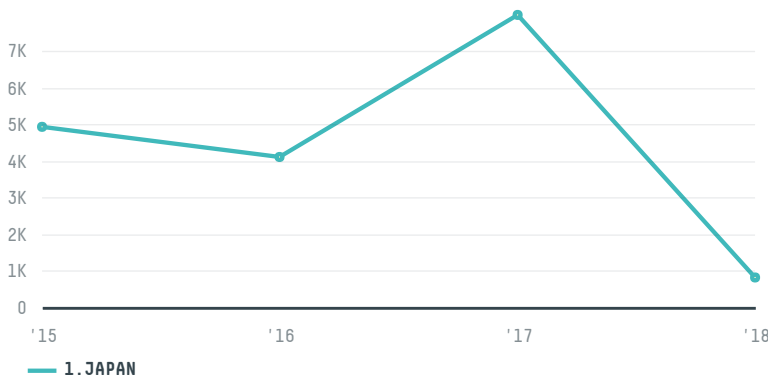

TOP DESTINATION COUNTRIES OF CHICKEN IMPORTED BY MERCURY OVERSEAS, INC: