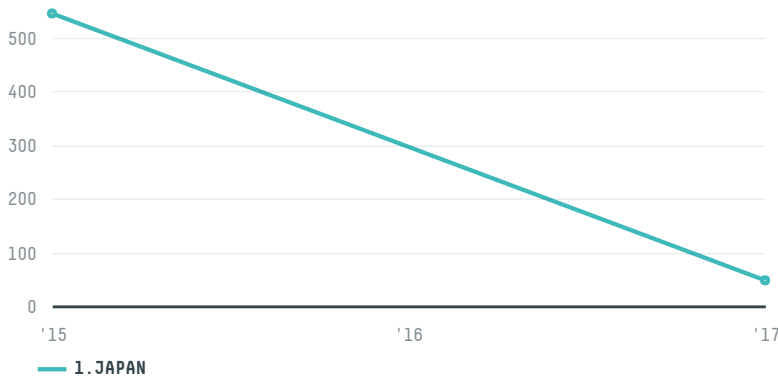

TOP DESTINATION COUNTRIES OF CHICKEN IMPORTED BY MERCURY OVERSEAS INC: