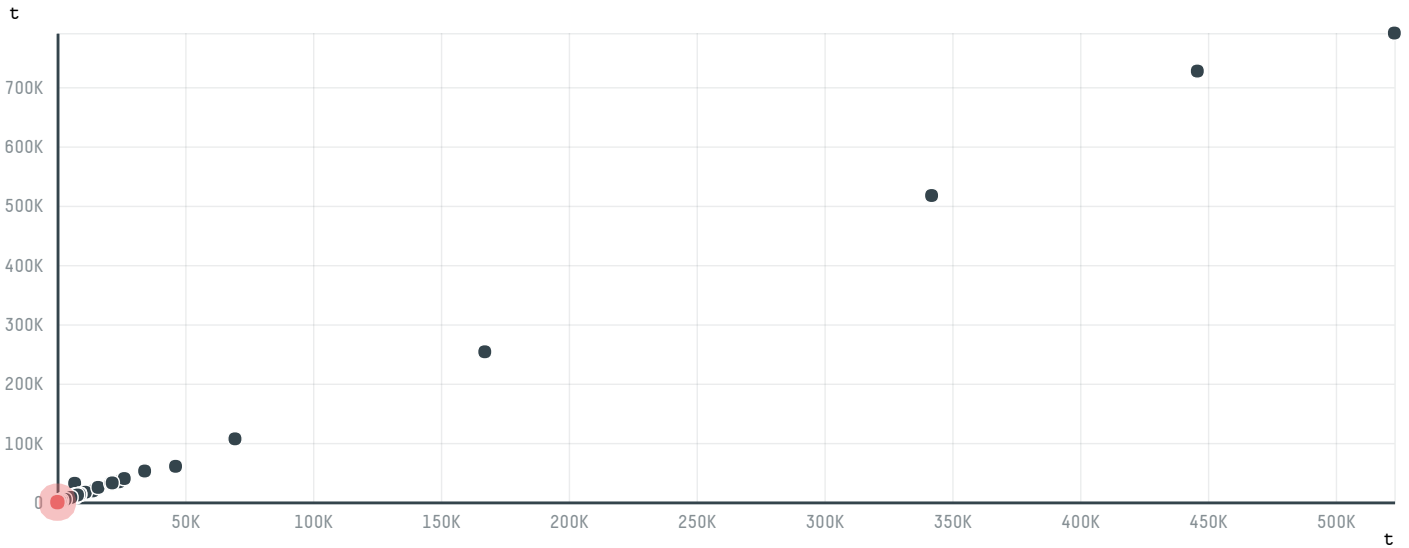

BIOME	SOY DEFORESTATION RISK FOR FEED	CO2 EMISSIONS RISK FROM SOY DEFORESTATION FOR FEED
CERRADO	0ha	0.4t CO2

MUNICIPALITY	SOY DEFORESTATION RISK FOR FEED	CO2 EMISSIONS RISK FROM SOY DEFORESTATION FOR FEED
ITABERAI	0ha	0.4t CO2

COMPARING COMPANIES IMPORTING CHICKEN FROM BRAZIL IN 2017

Trase is a partnership between

In collaboration with

Donors

This website uses cookies to provide you with an improved user experience. By continuing to browse this site, you consent to the use of cookies and similar technologies. Please visit our [privacy policy](#) for further details.

I AGREE