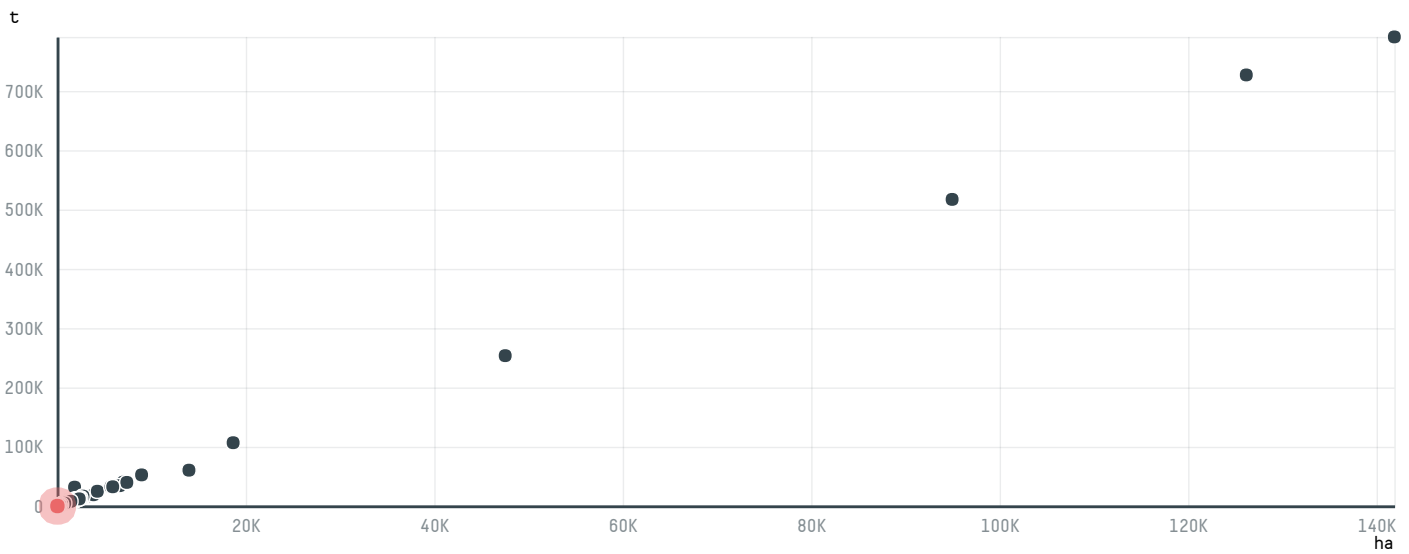

BIOME	SOY DEFORESTATION RISK FOR FEED	CO2 EMISSIONS RISK FROM SOY DEFORESTATION FOR FEED
CERRADO	0ha	0.4t CO2

MUNICIPALITY	SOY DEFORESTATION RISK FOR FEED	CO2 EMISSIONS RISK FROM SOY DEFORESTATION FOR FEED
ITABERAI	0ha	0.4t CO2

COMPARING COMPANIES IMPORTING CHICKEN FROM BRAZIL IN 2017

Trase is a partnership between

In collaboration with

Donors

This website uses cookies to provide you with an improved user experience. By continuing to browse this site, you consent to the use of cookies and similar technologies. Please visit our [privacy policy](#) for further details.

I AGREE