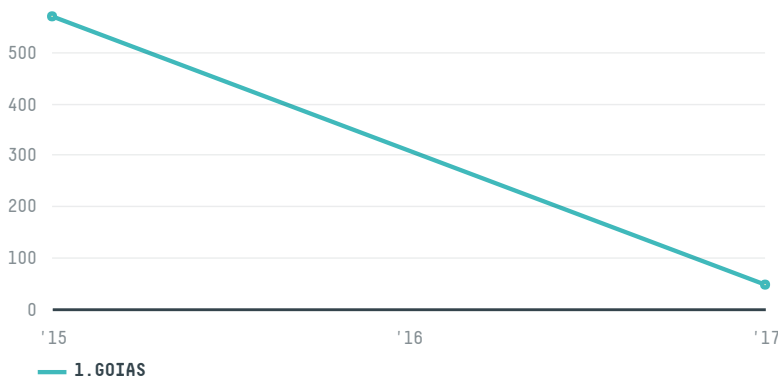

TOP DESTINATION COUNTRIES OF CHICKEN IMPORTED BY MERCURY OVERSEAS INC: