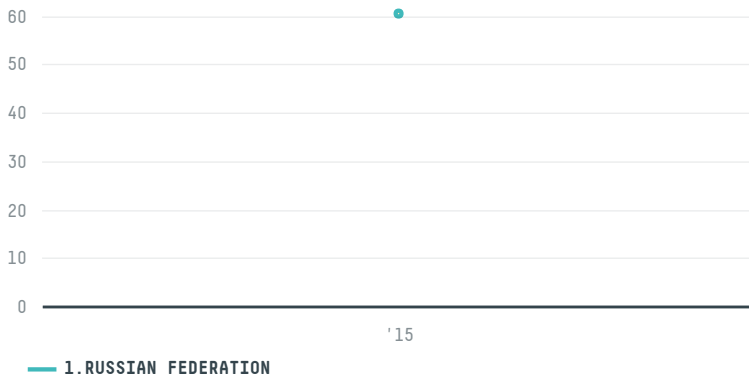

TOP DESTINATION COUNTRIES OF CHICKEN IMPORTED BY 000 QUALITYFOODS: