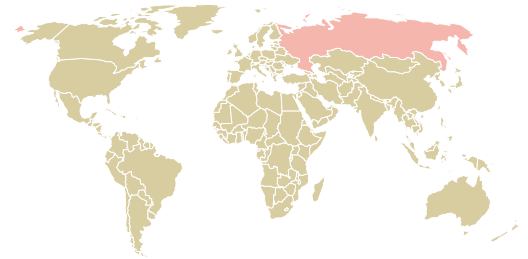

# trase

## 000 QUALITYFOODS

ACTIVITY: **Importer**    COMMODITY: **Chicken**    COUNTRY: **Brazil**    YEAR: **2015**

000 QUALITYFOODS was the 1264th largest importer of chicken from BRAZIL in 2015, accounting for 60 tons. As an importer, 000 QUALITYFOODS sources from 1 municipalities, or 0% of the chicken production municipalities. The main destination of the chicken imported by 000 QUALITYFOODS is RUSSIAN FEDERATION, accounting for 100% of the total.

### TOP DESTINATION COUNTRIES OF CHICKEN IMPORTED BY 000 QUALITYFOODS: