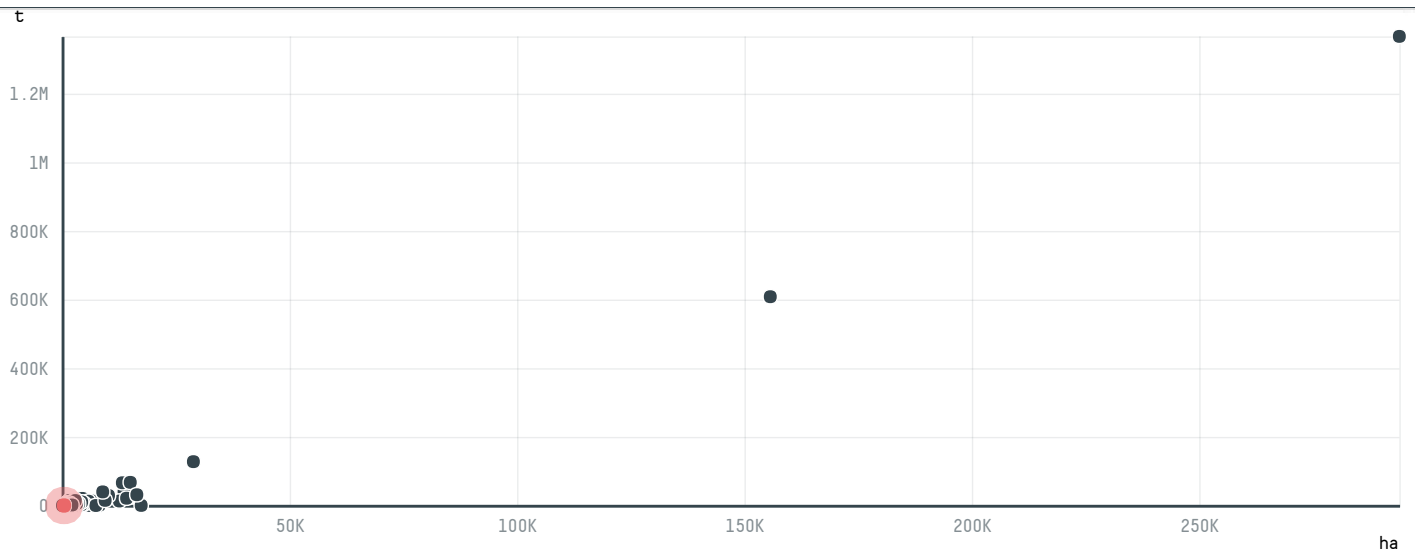

Trase is a partnership between

In collaboration with

and many other organizations and individuals.

Donors

[Terms of Use](#) · [Privacy policy](#) · [Cookie policy](#) · [Contact us](#)