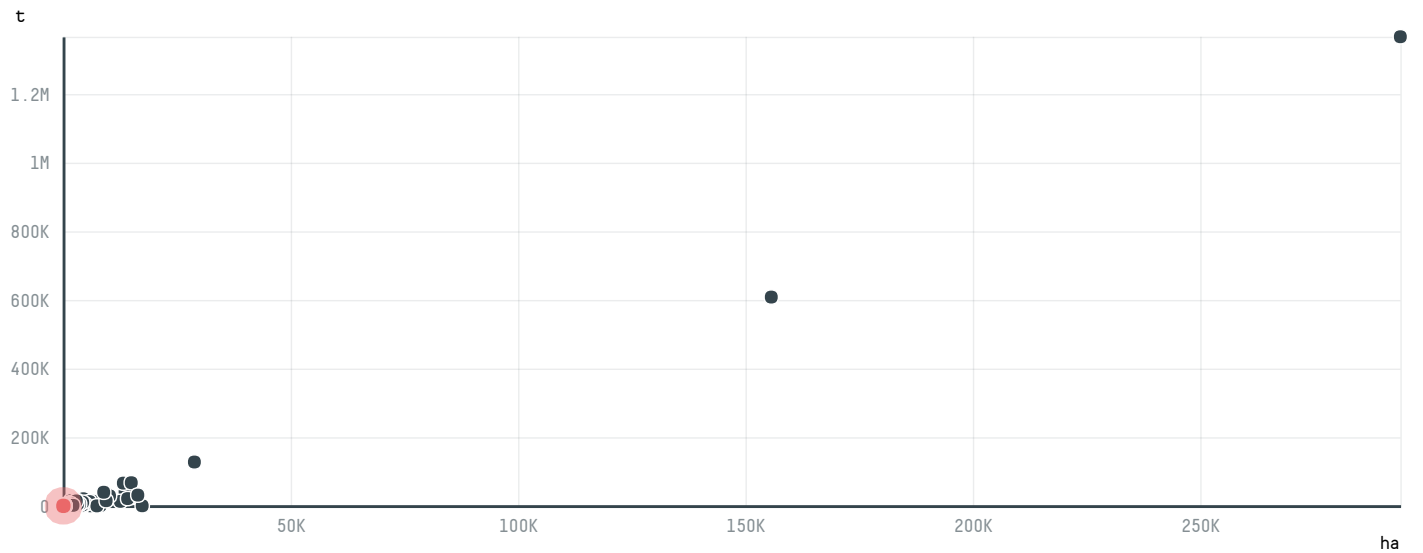

BIOME	SOY DEFORESTATION RISK FOR FEED	CO2 EMISSIONS RISK FROM SOY DEFORESTATION FOR FEED
MATA ATLANTICA	0ha	0t CO2

MUNICIPALITY	SOY DEFORESTATION RISK FOR FEED	CO2 EMISSIONS RISK FROM SOY DEFORESTATION FOR FEED
CIANORTE	0ha	0t CO2
MIRAGUAI	0ha	0t CO2

COMPARING COMPANIES IMPORTING CHICKEN FROM BRAZIL IN 2015

Trase is a partnership between

In collaboration with

Donors

This website uses cookies to provide you with an improved user experience. By continuing to browse this site, you consent to the use of cookies and similar technologies. Please visit our [privacy policy](#) for further details.

I AGREE