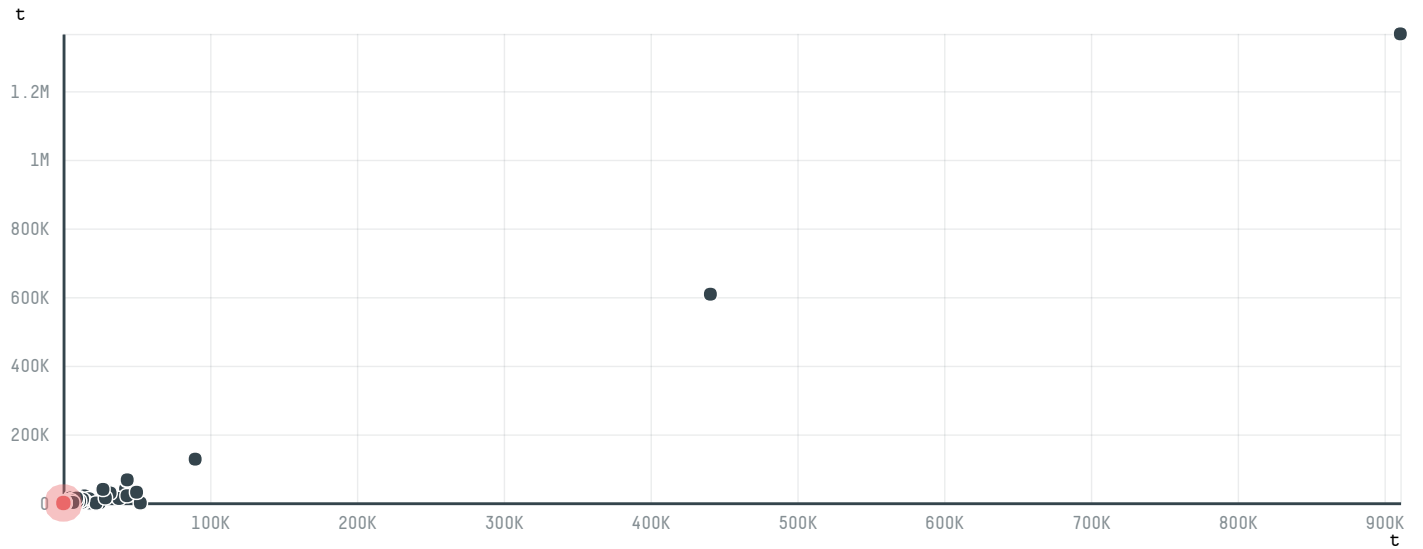

BIOME	SOY DEFORESTATION RISK FOR FEED	CO2 EMISSIONS RISK FROM SOY DEFORESTATION FOR FEED
MATA ATLANTICA	0ha	0t CO2

MUNICIPALITY	SOY DEFORESTATION RISK FOR FEED	CO2 EMISSIONS RISK FROM SOY DEFORESTATION FOR FEED
CIANORTE	0ha	0t CO2
MIRAGUAI	0ha	0t CO2

COMPARING COMPANIES IMPORTING CHICKEN FROM BRAZIL IN 2015

Trase is a partnership between

In collaboration with

Donors

This website uses cookies to provide you with an improved user experience. By continuing to browse this site, you consent to the use of cookies and similar technologies. Please visit our [privacy policy](#) for further details.

I AGREE