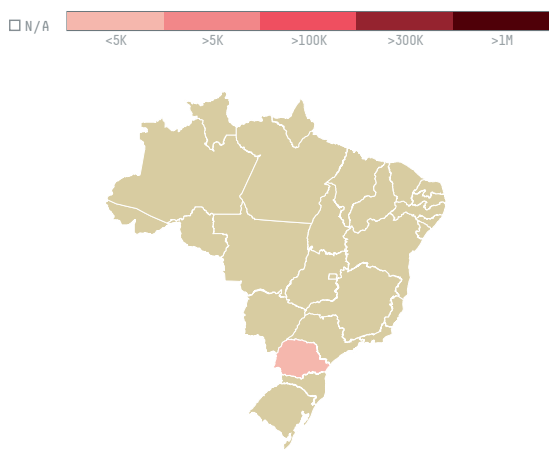

trase

JUMEIRAH LAKE TOWERS BUILDING SILVER TOWER

ACTIVITY COMMODITY COUNTRY YEAR
Importer **Chicken** **Brazil** **2015**

JUMEIRAH LAKE TOWERS BUILDING SILVER TOWER was the 1487th largest importer of chicken from BRAZIL in 2015, accounting for 27 tons. As an importer, JUMEIRAH LAKE TOWERS BUILDING SILVER TOWER sources from 1 municipalities, or 0% of the chicken production municipalities. The main destination of the chicken imported by JUMEIRAH LAKE TOWERS BUILDING SILVER TOWER is UNITED ARAB EMIRATES, accounting for 100% of the total.

TOP DESTINATION COUNTRIES OF CHICKEN IMPORTED BY JUMEIRAH LAKE TOWERS BUILDING SILVER TOWER:

BIOME	SOY DEFORESTATION RISK FOR FEED	CO2 EMISSIONS RISK FROM SOY DEFORESTATION FOR FEED
MATA ATLANTICA	0ha	0t CO2
MUNICIPALITY	SOY DEFORESTATION RISK FOR FEED	CO2 EMISSIONS RISK FROM SOY DEFORESTATION FOR FEED
JOAQUIM TAVORA	0ha	0t CO2