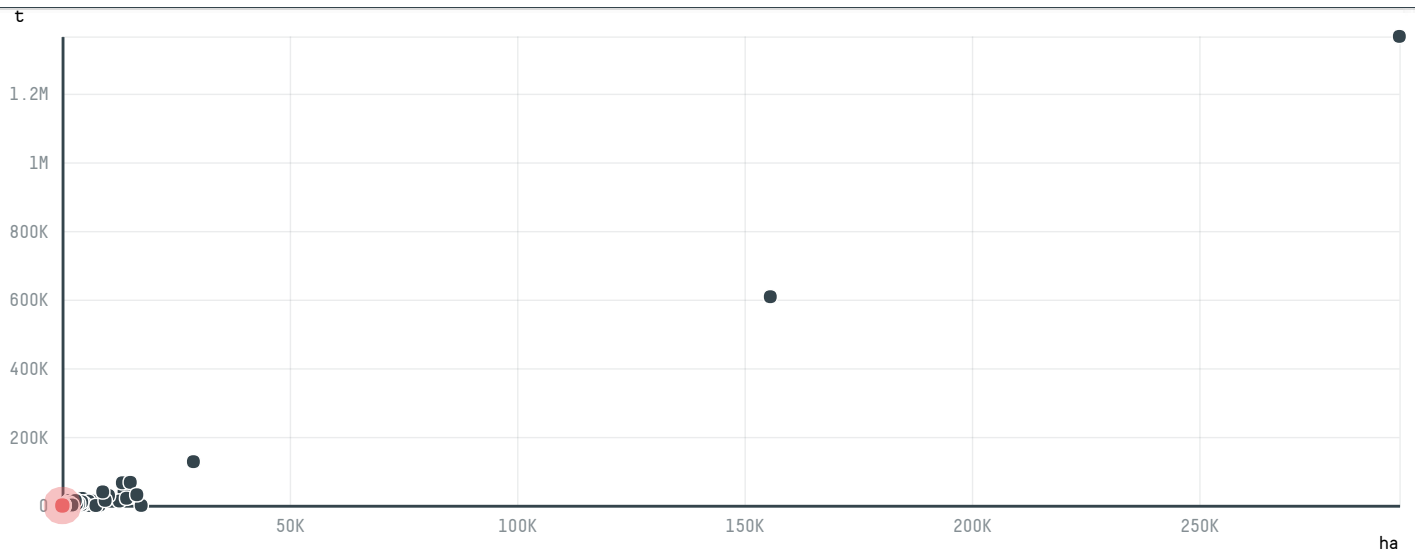

Trase is a partnership between

Stockholm Environment Institute

Global Canopy Programme

In collaboration with

vizzuality

The European Forest Institute

and many other organizations and individuals.

Donors

The Global Environment Facility

WWF

Europe

Gordon and Betty Moore Foundation

The Nature Conservancy

Department for International Development

Formas

Norway's International Climate and Forest Initiative (NICFI)

[Terms of Use](#) · [Privacy policy](#) · [Cookie policy](#) · [Contact us](#)