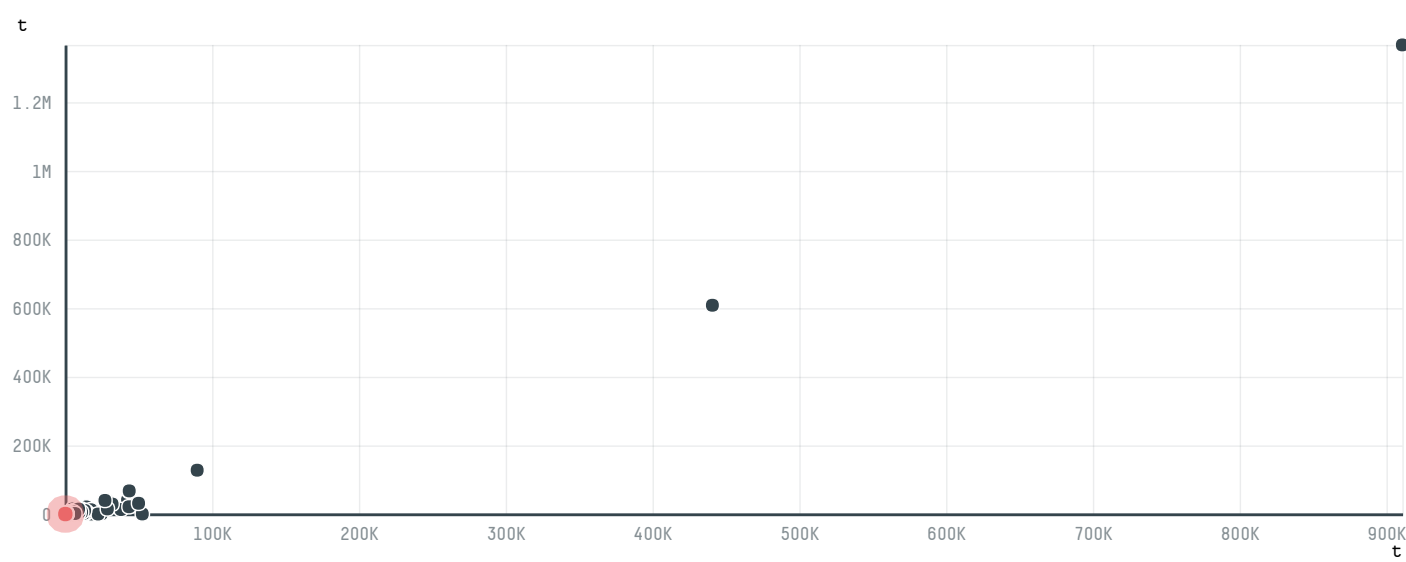

trase

JUMEIRAH LAKE TOWERS BUILDING SILVER TOWER

ACTIVITY COMMODITY COUNTRY YEAR
Importer **Chicken** **Brazil** **2015**

JUMEIRAH LAKE TOWERS BUILDING SILVER TOWER was the 1487th largest importer of chicken from BRAZIL in 2015, accounting for 27 tons. As an importer, JUMEIRAH LAKE TOWERS BUILDING SILVER TOWER sources from 1 municipalities, or 0% of the chicken production municipalities. The main destination of the chicken imported by JUMEIRAH LAKE TOWERS BUILDING SILVER TOWER is UNITED ARAB EMIRATES, accounting for 100% of the total.

COMPARING COMPANIES IMPORTING CHICKEN FROM BRAZIL IN 2015

Trase is a partnership between

 Stockholm Environment Institute

 Global Canopy Programme

In collaboration with

 vizzuality

 The European Forest Institute