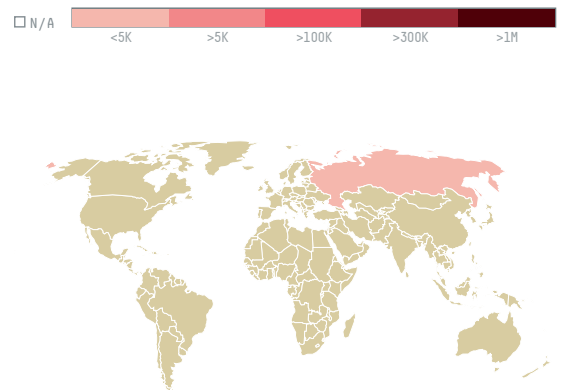

OOO "PRODIMPEX-INVEST"

ACTIVITY: **Importer** COMMODITY: **Chicken** COUNTRY: **Brazil** YEAR: **2016**

OOO "PRODIMPEX-INVEST" was the 1442nd largest importer of chicken from BRAZIL in 2016, accounting for 26 tons. This is a 67% decrease vs the previous year. As an importer, OOO "PRODIMPEX-INVEST" sources from 1 municipalities, or 0% of the chicken production municipalities. The main destination of the chicken imported by OOO "PRODIMPEX-INVEST" is RUSSIAN FEDERATION, accounting for 100% of the total.

TOP DESTINATION COUNTRIES OF CHICKEN IMPORTED BY OOO "PRODIMPEX-INVEST":

MATA ATLANTICA

0 ha

0 t CO2

MUNICIPALITY

SOY DEFORESTATION RISK FOR FEED

CO2 EMISSIONS RISK FROM SOY DEFORESTATION FOR FEED

LUZERNA