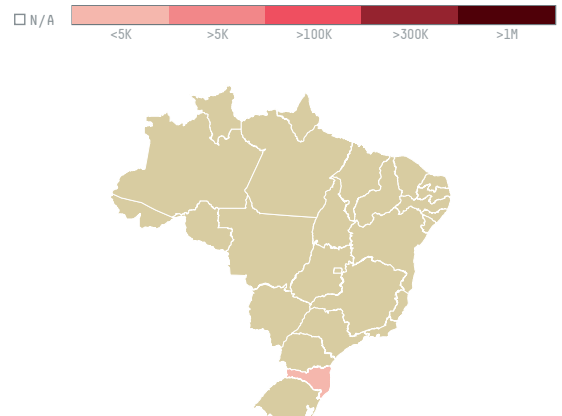

OOO "PRODIMPEX-INVEST"

ACTIVITY: **Importer** COMMODITY: **Chicken** COUNTRY: **Brazil** YEAR: **2016**

OOO "PRODIMPEX-INVEST" was the 1442nd largest importer of chicken from BRAZIL in 2016, accounting for 26 tons. This is a 67% decrease vs the previous year. As an importer, OOO "PRODIMPEX-INVEST" sources from 1 municipalities, or 0% of the chicken production municipalities. The main destination of the chicken imported by OOO "PRODIMPEX-INVEST" is RUSSIAN FEDERATION, accounting for 100% of the total.

TOP DESTINATION COUNTRIES OF CHICKEN IMPORTED BY OOO "PRODIMPEX-INVEST":

MATA ATLANTICA

0 ha

0 t CO2

MUNICIPALITY

SOY DEFORESTATION RISK FOR FEED

CO2 EMISSIONS RISK FROM SOY DEFORESTATION FOR FEED

LUZERNA