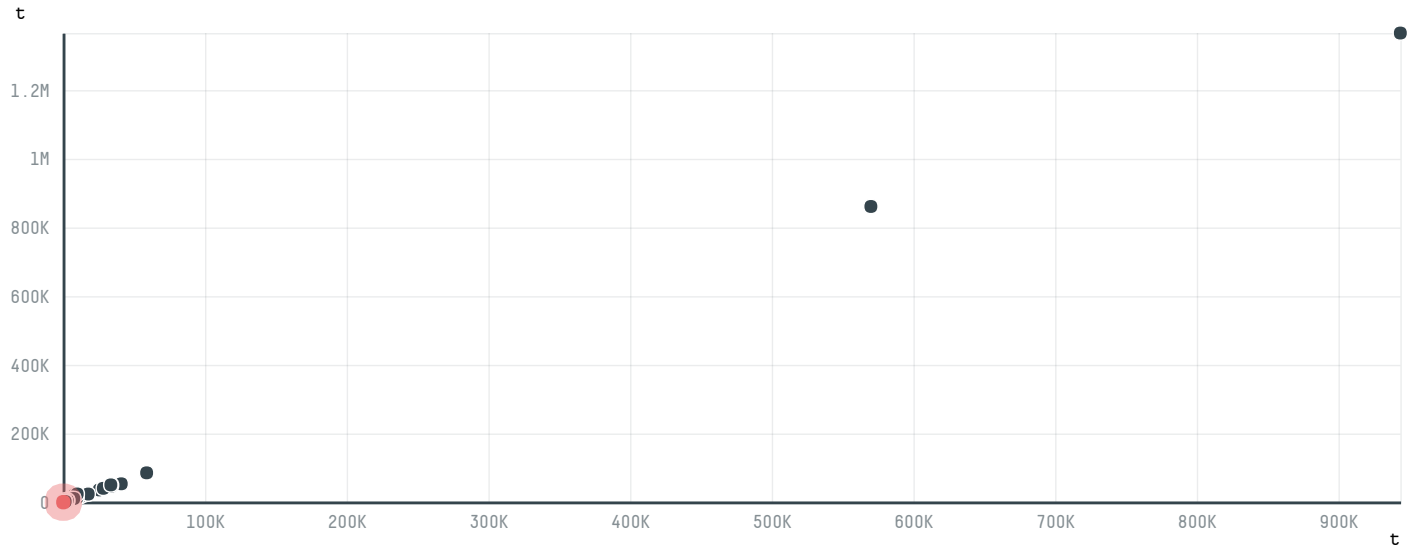

MATA ATLANTICA

0 ha

0 t CO2

MUNICIPALITY

SOY DEFORESTATION RISK FOR FEED

CO2 EMISSIONS RISK FROM SOY DEFORESTATION FOR FEED

LUZERNA

0 ha

0 t CO2

COMPARING COMPANIES IMPORTING CHICKEN FROM BRAZIL IN 2016

Trase is a partnership between

This website uses cookies to provide you with an improved user experience. By continuing to browse this site, you consent to the use of cookies and similar technologies. Please visit our [privacy policy](#) for further details.

I understand