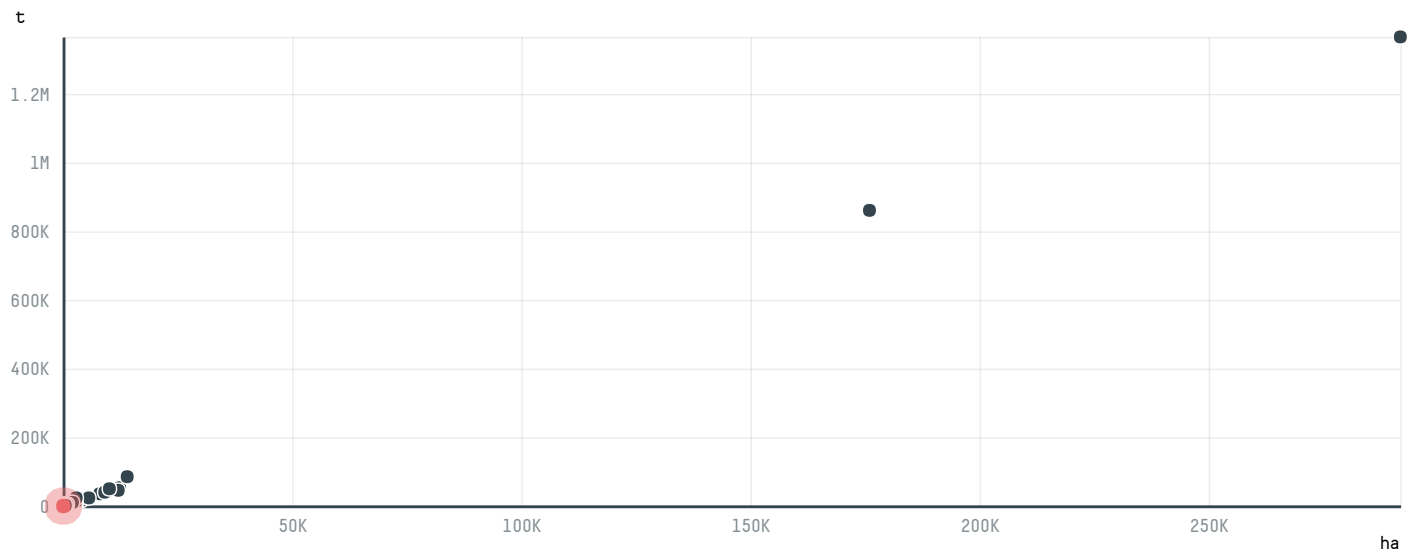

MATA ATLANTICA

0 ha

0 t CO2

MUNICIPALITY

SOY DEFORESTATION RISK FOR FEED

CO2 EMISSIONS RISK FROM SOY DEFORESTATION FOR FEED

LUZERNA

0 ha

0 t CO2

COMPARING COMPANIES IMPORTING CHICKEN FROM BRAZIL IN 2016

Trase is a partnership between

This website uses cookies to provide you with an improved user experience. By continuing to browse this site, you consent to the use of cookies and similar technologies. Please visit our [privacy policy](#) for further details.

I understand