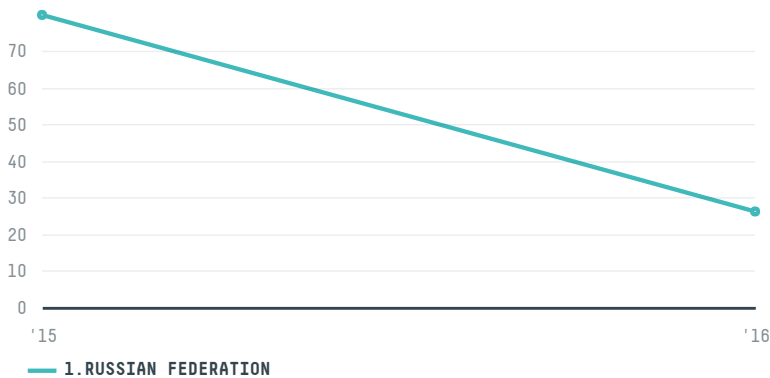

OOO "PRODIMPEX-INVEST"

ACTIVITY: **Importer**   COMMODITY: **Chicken**   COUNTRY: **Brazil**   YEAR: **2016**

OOO "PRODIMPEX-INVEST" was the 1442nd largest importer of chicken from BRAZIL in 2016, accounting for 26 tons. This is a 67% decrease vs the previous year. As an importer, OOO "PRODIMPEX-INVEST" sources from 1 municipalities, or 0% of the chicken production municipalities. The main destination of the chicken imported by OOO "PRODIMPEX-INVEST" is RUSSIAN FEDERATION, accounting for 100% of the total.

TOP DESTINATION COUNTRIES OF CHICKEN IMPORTED BY OOO "PRODIMPEX-INVEST":