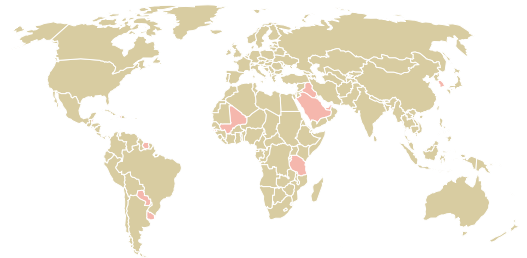

# trase

## CONSERVAS ODERICH

ACTIVITY: **Exporter**  
COMMODITY: **Chicken**  
COUNTRY: **Brazil**  
YEAR: **2018**

CONSERVAS ODERICH was the 48th largest exporter of chicken from BRAZIL in 2018, accounting for 1 thousand tons. This is a 53% decrease vs the previous year. As an exporter, CONSERVAS ODERICH sources from 1 municipalities, or 0% of the chicken production municipalities. The main destination of the chicken exported by CONSERVAS ODERICH is SAUDI ARABIA, accounting for 29% of the total.

### TOP DESTINATION COUNTRIES OF CHICKEN EXPORTED BY CONSERVAS ODERICH: