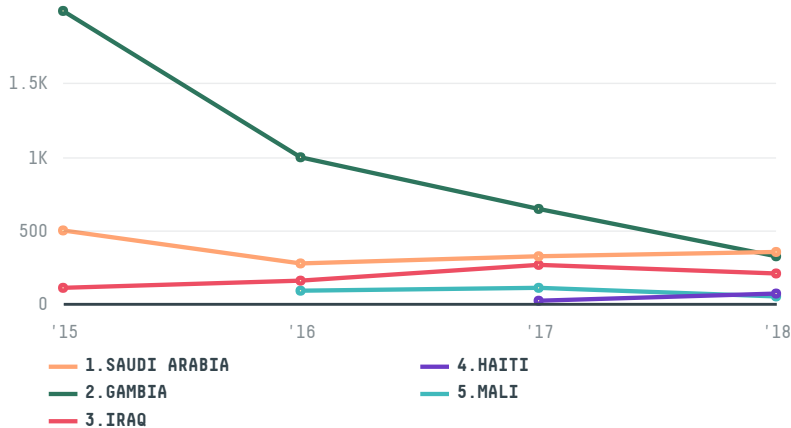

TOP DESTINATION COUNTRIES OF CHICKEN EXPORTED BY CONSERVAS ODERICH:

COMPARING COMPANIES EXPORTING CHICKEN FROM BRAZIL IN 2018