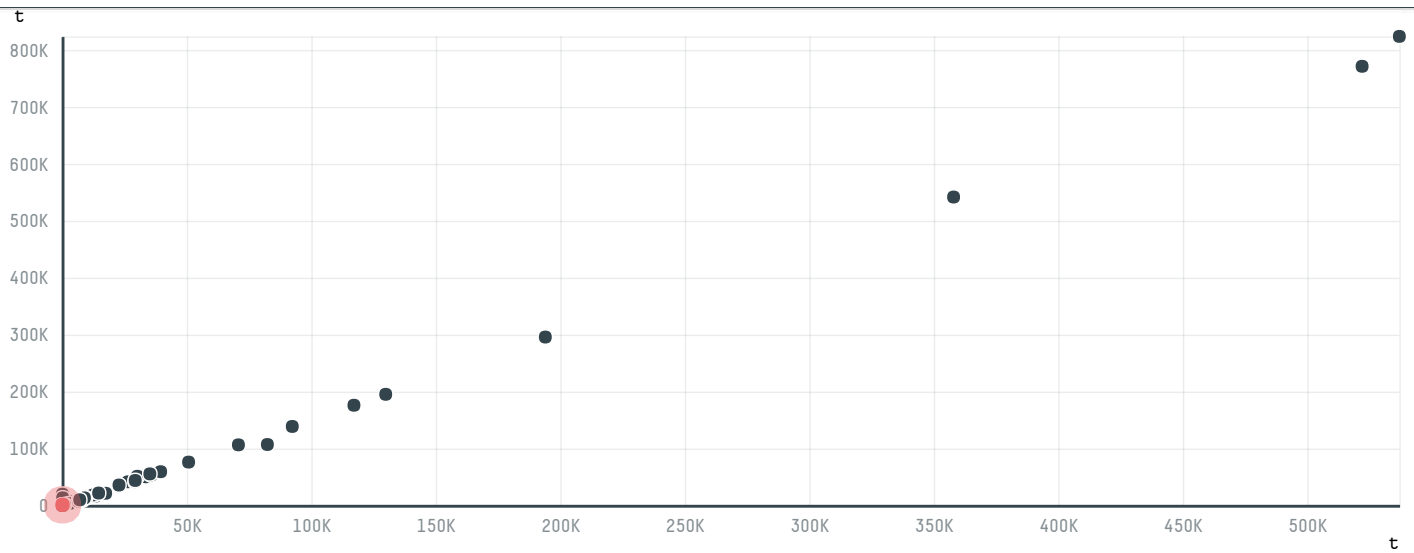

Trase is a partnership between

In collaboration with

and many other organizations and individuals.

Donors

[Terms of Use](#) · [Privacy policy](#) · [Cookie policy](#) · [Contact us](#)

This website uses cookies to provide you with an improved user experience. By continuing to browse this site, you consent to the use of cookies and similar technologies. Please visit our [privacy policy](#) for further details.

I AGREE