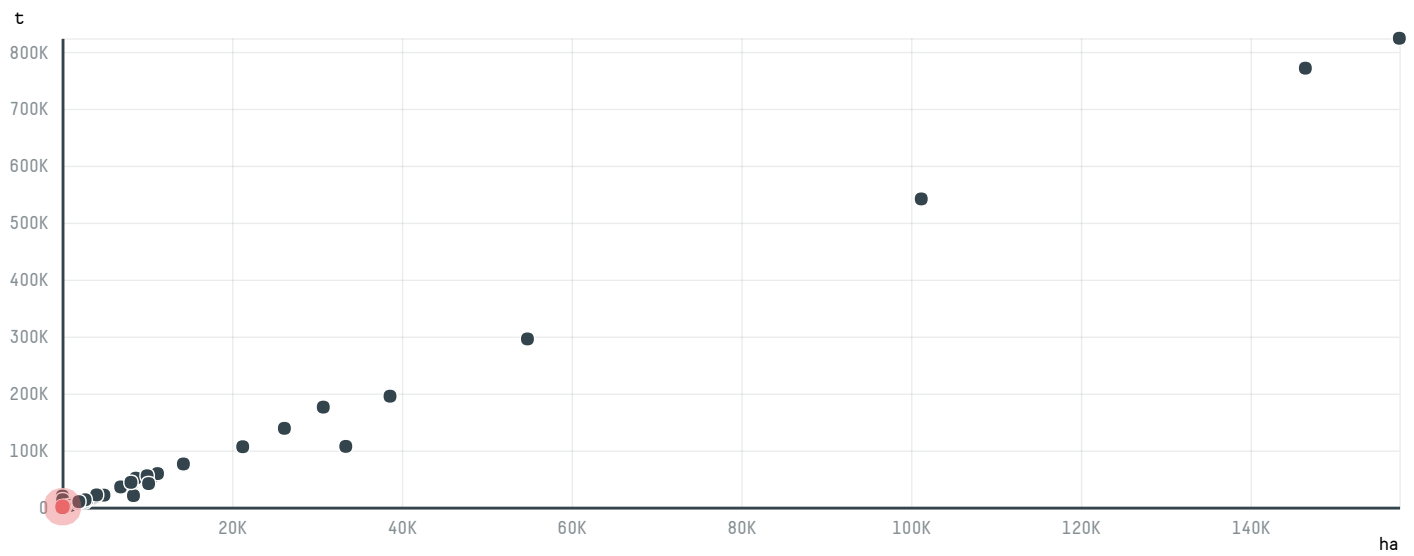

Trase is a partnership between

In collaboration with

and many other organizations and individuals.

Donors

[Terms of Use](#) · [Privacy policy](#) · [Cookie policy](#) · [Contact us](#)

This website uses cookies to provide you with an improved user experience. By continuing to browse this site, you consent to the use of cookies and similar technologies. Please visit our [privacy policy](#) for further details.

I AGREE