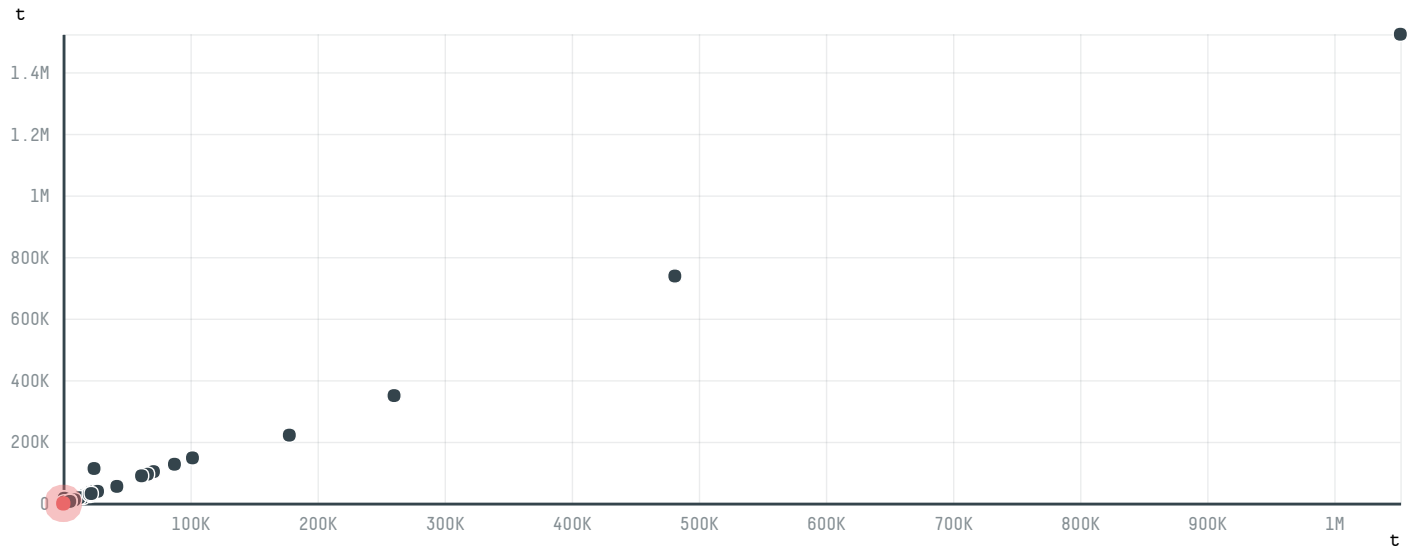

COMPARING COMPANIES EXPORTING CHICKEN FROM BRAZIL IN 2016

Trase is a partnership between

In collaboration with

Donors