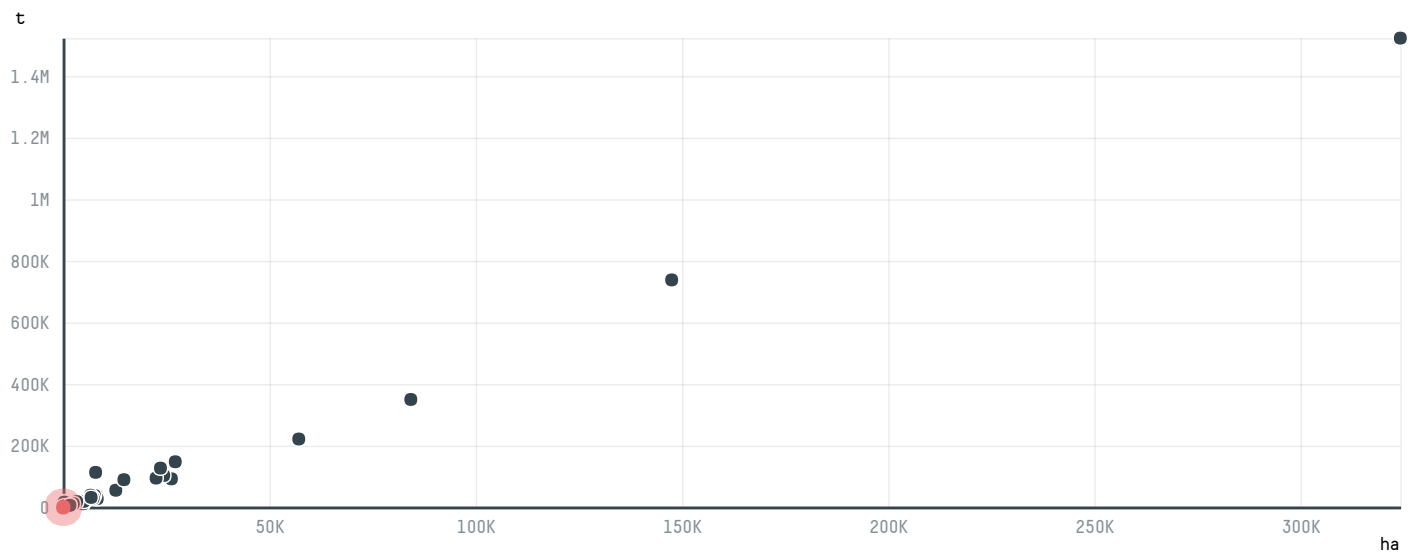

COMPARING COMPANIES EXPORTING CHICKEN FROM BRAZIL IN 2016

Trase is a partnership between

In collaboration with

Donors