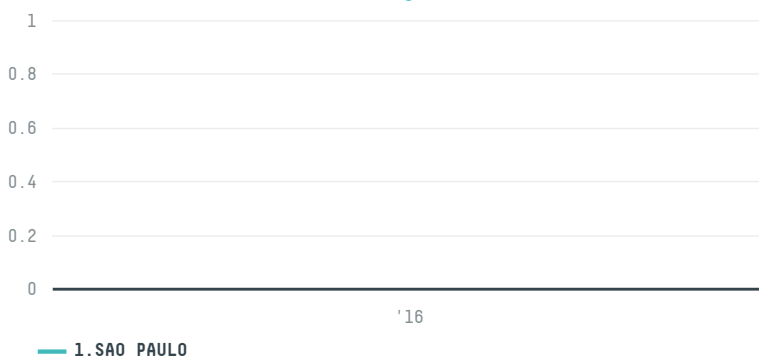

TOP DESTINATION COUNTRIES OF CHICKEN EXPORTED BY BIOPET PRODUTOS PARA ANIMAIS: