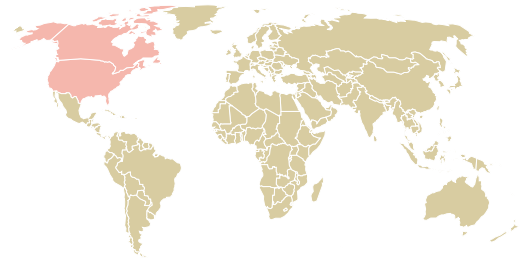

# trase

## BIOPET PRODUTOS PARA ANIMAIS PARA ANIMAIS

ACTIVITY: **Exporter**  
COMMODITY: **Chicken**  
COUNTRY: **Brazil**  
YEAR: **2016**

BIOPET PRODUTOS PARA ANIMAIS was the 98th largest exporter of chicken from BRAZIL in 2016, accounting for 1 tons. As an exporter, BIOPET PRODUTOS PARA ANIMAIS sources from 1 municipalities, or 0% of the chicken production municipalities. The main destination of the chicken exported by BIOPET PRODUTOS PARA ANIMAIS is CANADA, accounting for 100% of the total.

### TOP DESTINATION COUNTRIES OF CHICKEN EXPORTED BY BIOPET PRODUTOS PARA ANIMAIS:

COMPARING COMPANIES EXPORTING CHICKEN FROM BRAZIL IN 2016

Trase is a partnership between

In collaboration with

Donors