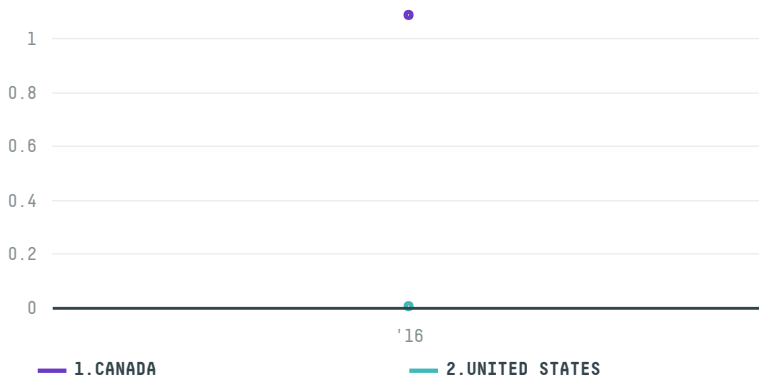

TOP DESTINATION COUNTRIES OF CHICKEN EXPORTED BY BIOPET PRODUTOS PARA ANIMAIS: