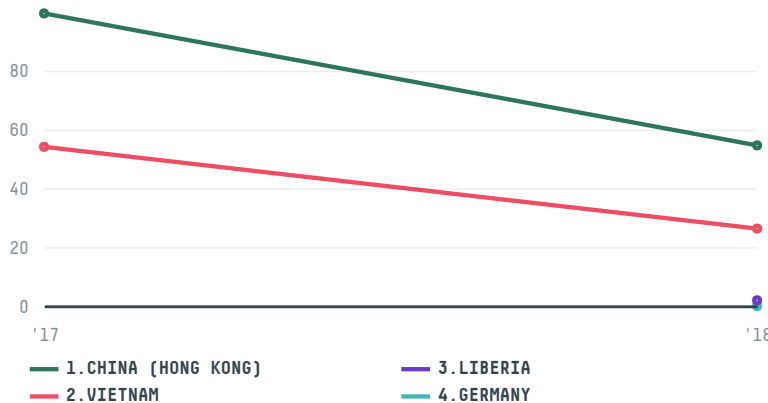

TOP DESTINATION COUNTRIES OF CHICKEN EXPORTED BY CPW SERVICOS E COMERCIO DE MERCADORIAS ME: