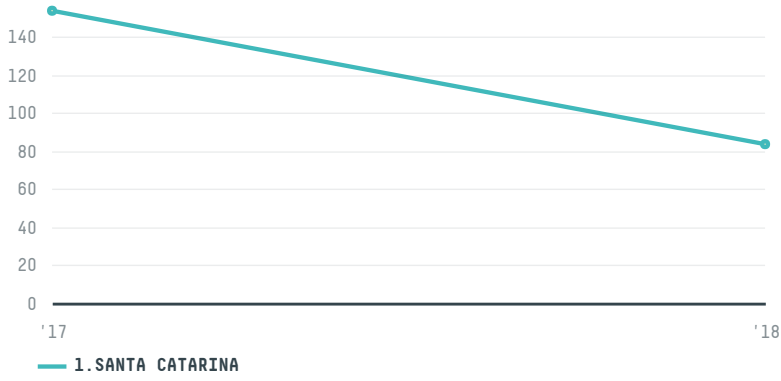

MUNICIPALITY	SOY DEFORESTATION RISK FOR FEED	CO2 EMISSIONS RISK FROM SOY DEFORESTATION FOR FEED
BLUMENAU	0ha	0t CO2

COMPARING COMPANIES EXPORTING CHICKEN FROM BRAZIL IN 2018