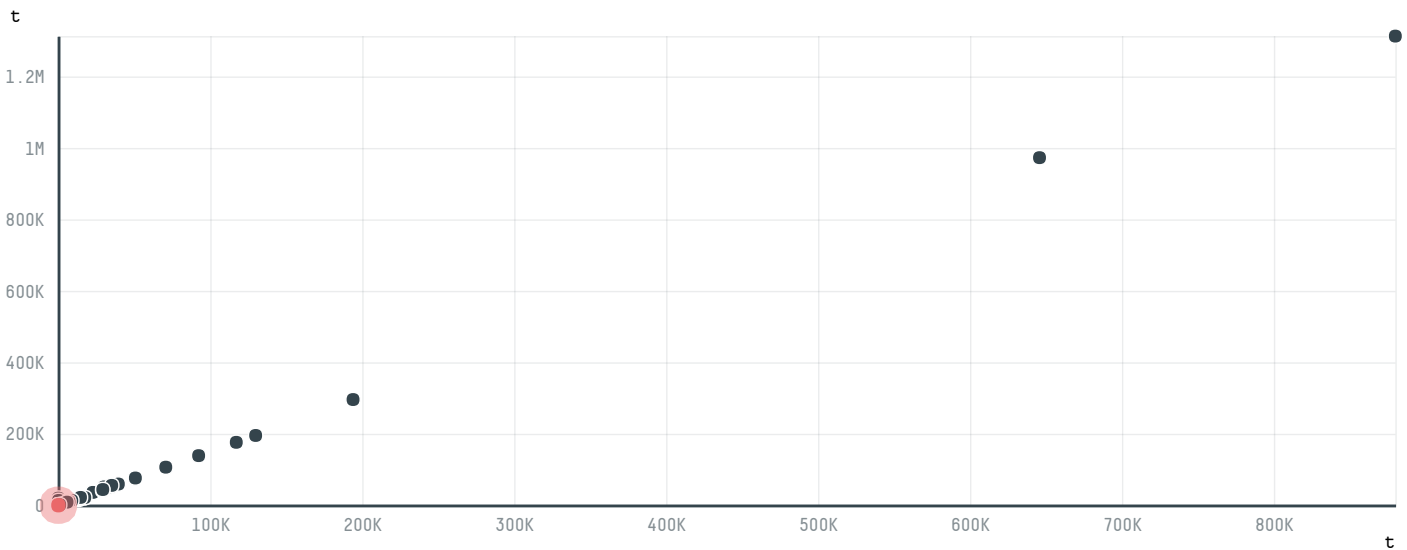

trase

CPW SERVICOS E COMERCIO DE MERCADORIAS ME

ACTIVITY: **Exporter group**
COMMODITY: **Chicken**
COUNTRY: **Brazil**
YEAR: **2018**

CPW SERVICOS E COMERCIO DE MERCADORIAS ME was the 66th largest exporter of chicken from BRAZIL in 2018, accounting for 83 tons. This is a 46% decrease vs the previous year. As an exporter, CPW SERVICOS E COMERCIO DE MERCADORIAS ME sources from 1 municipalities, or 0% of the chicken production municipalities. The main destination of the chicken exported by CPW SERVICOS E COMERCIO DE MERCADORIAS ME is CHINA (HONG KONG), accounting for 66% of the total.

COMPARING COMPANIES EXPORTING CHICKEN FROM BRAZIL IN 2018

Trase is a partnership between

 Stockholm Environment Institute

 Global Canopy Programme

In collaboration with

 vizzuality

 The European Forest Institute