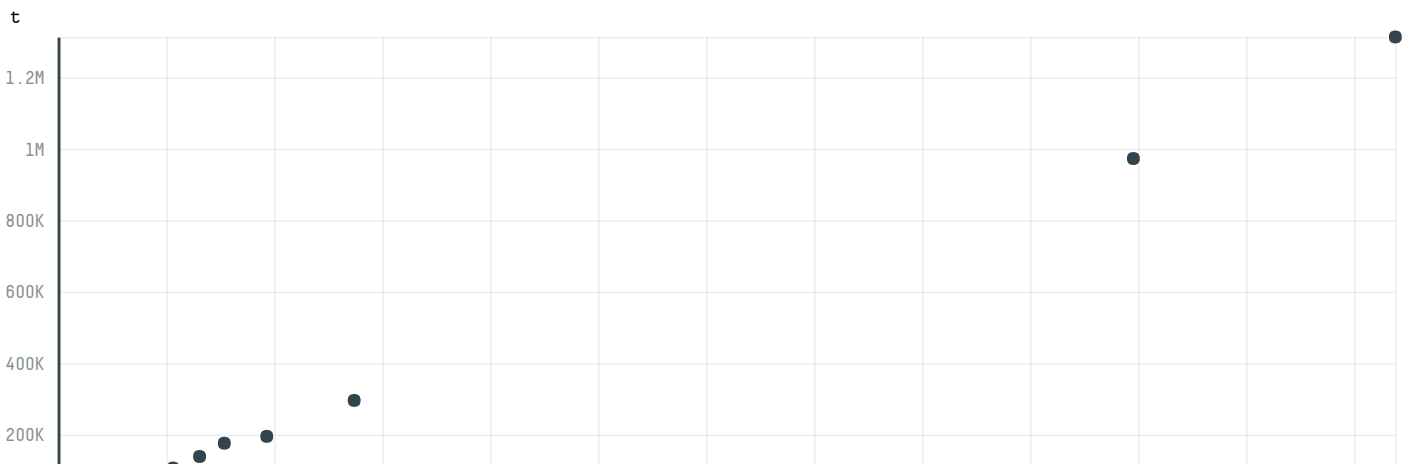

COMPARING COMPANIES EXPORTING CHICKEN FROM BRAZIL IN 2018