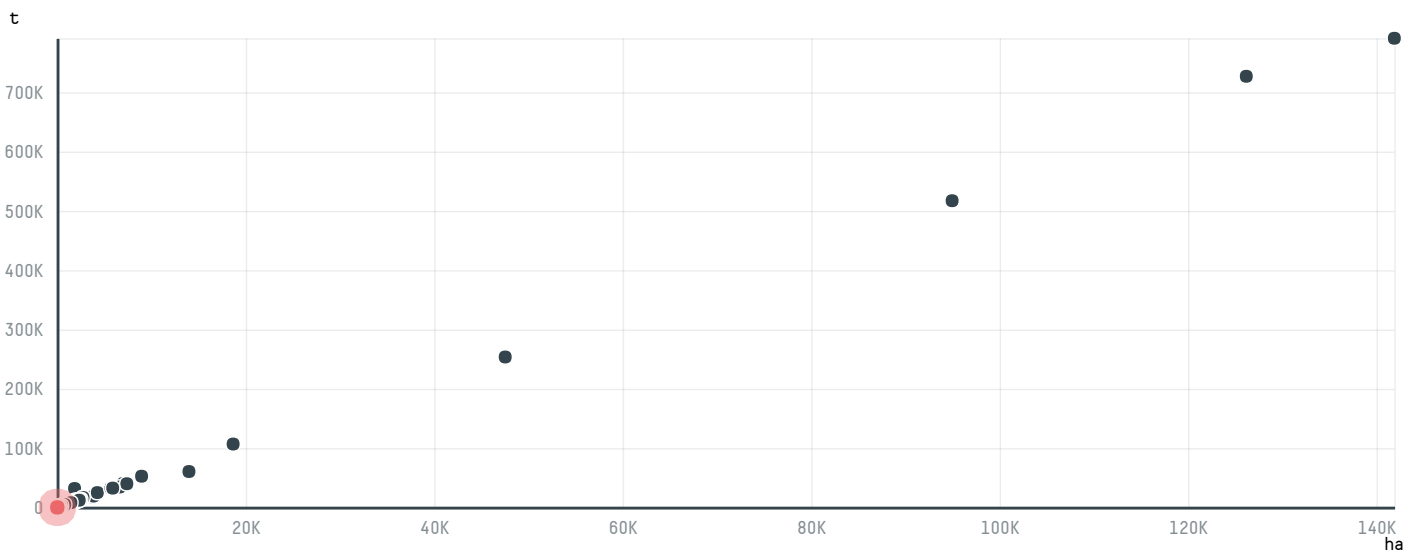

Trase is a partnership between

In collaboration with

and many other organizations and individuals.

Donors

[Terms of Use](#) · [Privacy policy](#) · [Cookie policy](#) · [Contact us](#)

This website uses cookies to provide you with an improved user experience. By continuing to browse this site, you consent to the use of cookies and similar technologies. Please visit our [privacy policy](#) for further details.

I AGREE