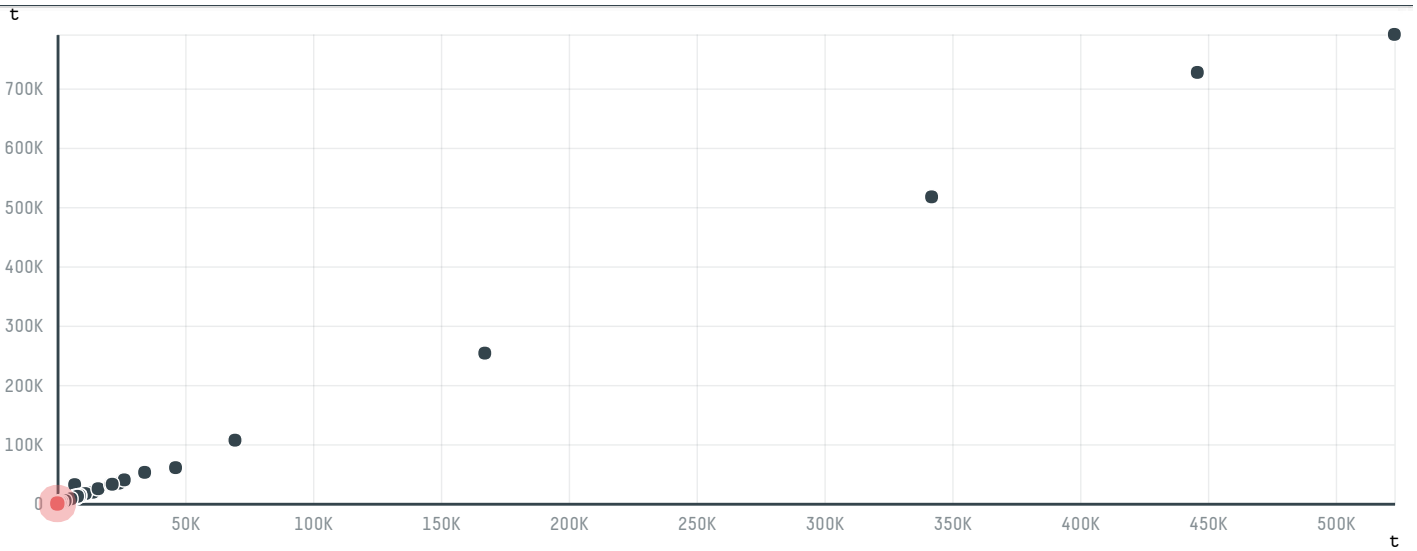

trase

MEMORUS INTERNATIONAL

ACTIVITY: **Importer**
COMMODITY: **Chicken**
COUNTRY: **Brazil**
YEAR: **2017**

MEMORUS INTERNATIONAL was the 1259th largest importer of chicken from BRAZIL in 2017, accounting for 27 tons. As an importer, MEMORUS INTERNATIONAL sources from 1 municipalities, or 0% of the chicken production municipalities. The main destination of the chicken imported by MEMORUS INTERNATIONAL is China (hong kong), accounting for 100% of the total.

TOP DESTINATION COUNTRIES OF CHICKEN IMPORTED BY MEMORUS INTERNATIONAL:

COMPARING COMPANIES IMPORTING CHICKEN FROM BRAZIL IN 2017

Trase is a partnership between

In collaboration with

and many other organizations and individuals.