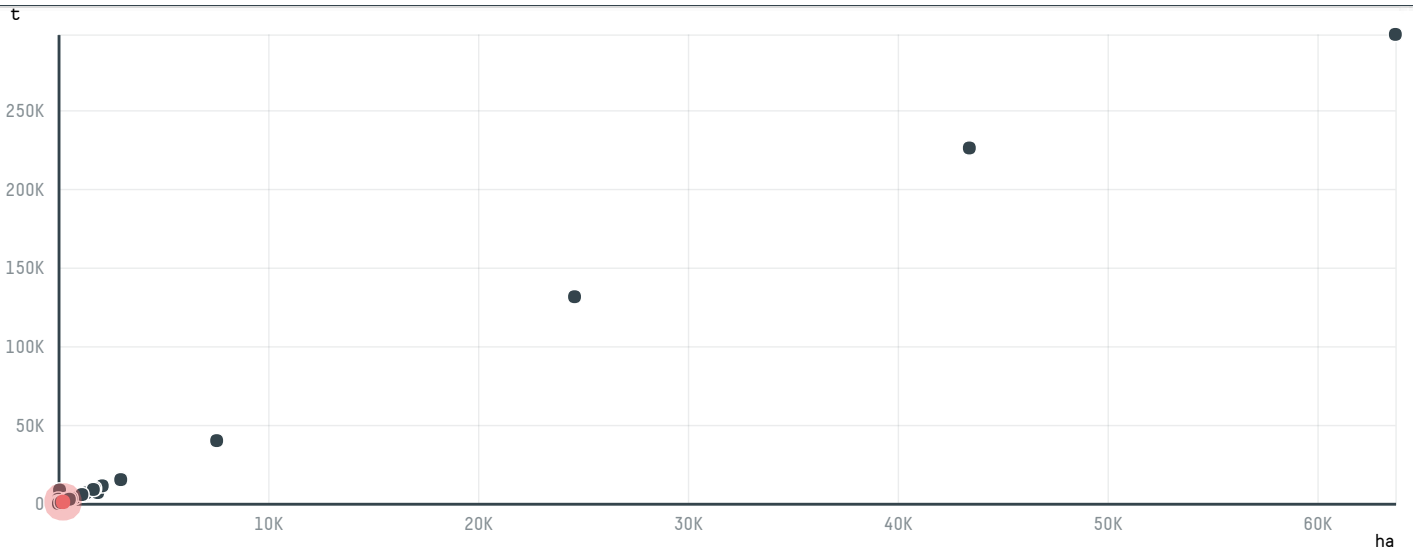

Trase is a partnership between

In collaboration with

and many other organizations and individuals.

Donors

[Terms of Use](#) · [Privacy policy](#) · [Cookie policy](#) · [Contact us](#)