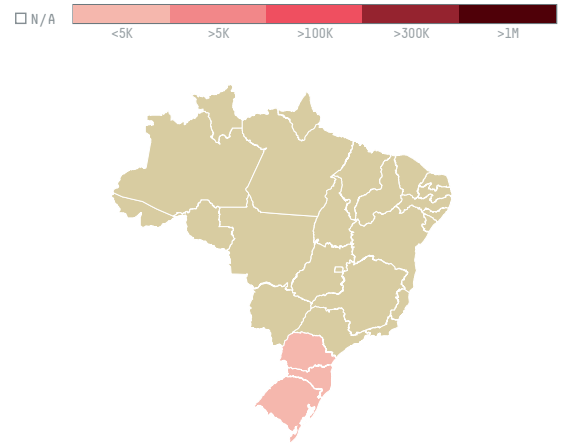

trase

SAWHNEY FOODSTUFF TRADING CO

ACTIVITY COMMODITY COUNTRY YEAR
Importer **Chicken** **Brazil** **2018**

SAWHNEY FOODSTUFF TRADING CO was the 97th largest importer of chicken from BRAZIL in 2018, accounting for 1 thousand tons. This is a 59% decrease vs the previous year. As an importer, SAWHNEY FOODSTUFF TRADING CO sources from 9 municipalities, or 2% of the chicken production municipalities. The main destination of the chicken imported by SAWHNEY FOODSTUFF TRADING CO is UNITED ARAB EMIRATES, accounting for 100% of the total.

TOP DESTINATION COUNTRIES OF CHICKEN IMPORTED BY SAWHNEY FOODSTUFF TRADING CO:

BIOME	SOY DEFORESTATION RISK FOR FEED	CO2 EMISSIONS RISK FROM SOY DEFORESTATION FOR FEED
MATA ATLANTICA	0ha	1.2t CO2

MUNICIPALITY	SOY DEFORESTATION RISK FOR FEED	CO2 EMISSIONS RISK FROM SOY DEFORESTATION FOR FEED
WESTFALIA	0ha	0t CO2
CUNHA PORA	0ha	0t CO2
UNIAO DO OESTE	0ha	0t CO2
TIGRINHOS	0ha	0t CO2
SUL BRASIL	0ha	0t CO2
ENTRE RIOS	0ha	1.2t CO2
CUNHATAI	0ha	0t CO2
MANDAGUACU	0ha	0t CO2
MARINGA	0ha	0t CO2