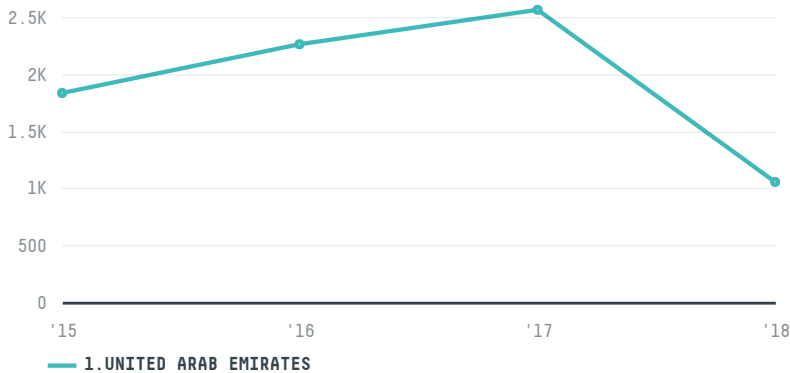

TOP DESTINATION COUNTRIES OF CHICKEN IMPORTED BY SAWHNEY FOODSTUFF TRADING CO: