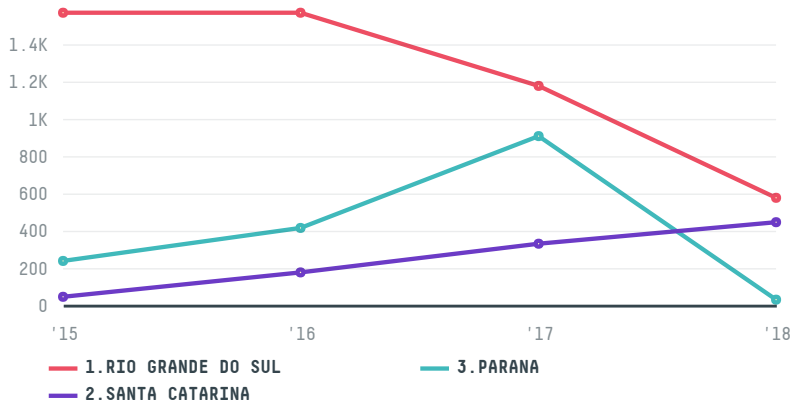

BIOME	SOY DEFORESTATION RISK FOR FEED	CO2 EMISSIONS RISK FROM SOY DEFORESTATION FOR FEED
MATA ATLANTICA	0ha	1.2t CO2

MUNICIPALITY	SOY DEFORESTATION RISK FOR FEED	CO2 EMISSIONS RISK FROM SOY DEFORESTATION FOR FEED
WESTFALIA	0ha	0t CO2
CUNHA PORA	0ha	0t CO2
UNIAO DO OESTE	0ha	0t CO2
TIGRINHOS	0ha	0t CO2
SUL BRASIL	0ha	0t CO2
ENTRE RIOS	0ha	1.2t CO2
CUNHATAI	0ha	0t CO2
MANDAGUACU	0ha	0t CO2
MARINGA	0ha	0t CO2

COMPARING COMPANIES IMPORTING CHICKEN FROM BRAZIL IN 2018