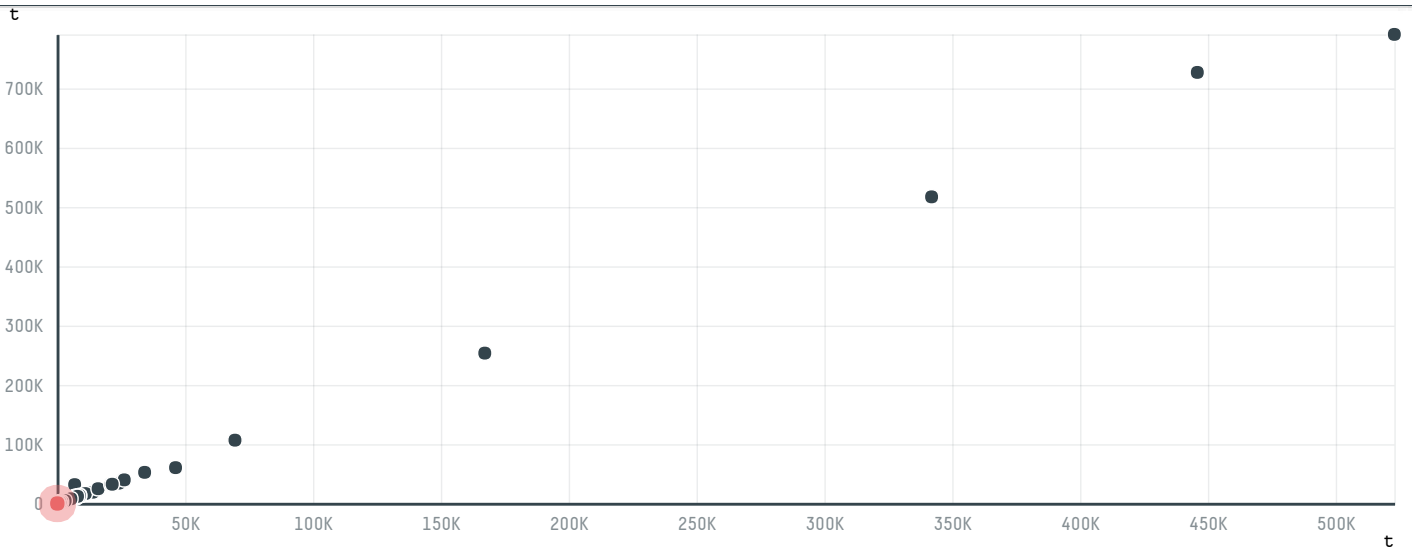

trase

SPARZ PRODUCTION

ACTIVITY COMMODITY COUNTRY YEAR
Importer **Chicken** **Brazil** **2017**

SPARZ PRODUCTION was the 1114th largest importer of chicken from BRAZIL in 2017, accounting for 54 tons. This is a 75% decrease vs the previous year. As an importer, SPARZ PRODUCTION sources from 1 municipalities, or 0% of the chicken production municipalities. The main destination of the chicken imported by SPARZ PRODUCTION is CHINA (HONG KONG), accounting for 100% of the total.

TOP DESTINATION COUNTRIES OF CHICKEN IMPORTED BY SPARZ PRODUCTION:

□ N/A <5K >5K >100K >300K >1M

COMPARING COMPANIES IMPORTING CHICKEN FROM BRAZIL IN 2017

Trase is a partnership between

In collaboration with