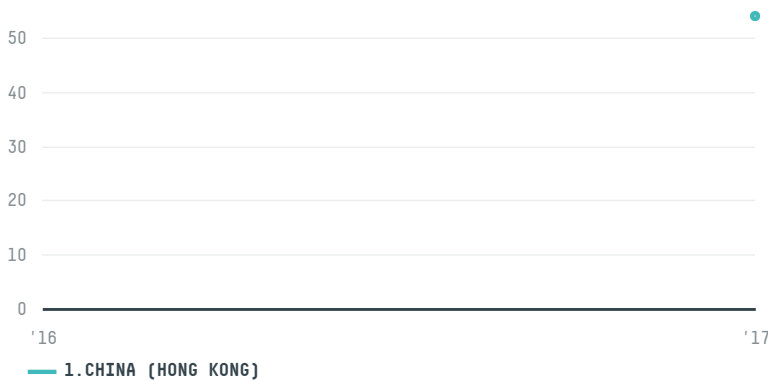

TOP DESTINATION COUNTRIES OF CHICKEN IMPORTED BY SPARZ PRODUCTION:

□ N/A   <5K   >5K   >100K   >300K   >1M