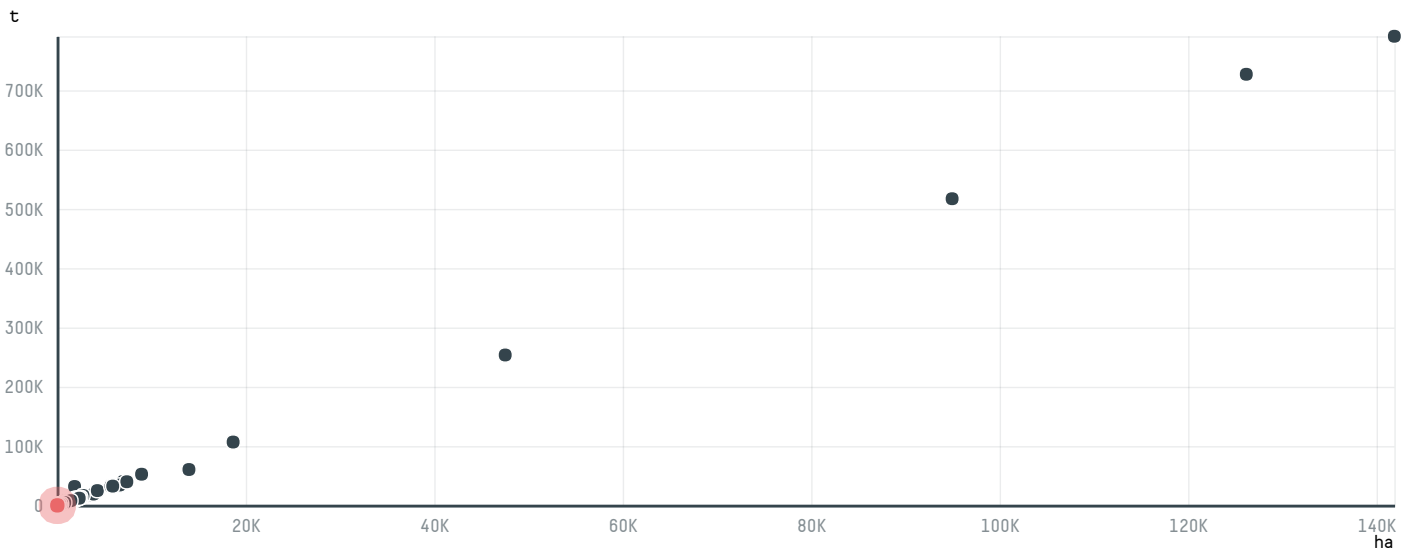

trase

SPARZ PRODUCTION

ACTIVITY COMMODITY COUNTRY YEAR
Importer **Chicken** **Brazil** **2017**

SPARZ PRODUCTION was the 1114th largest importer of chicken from BRAZIL in 2017, accounting for 54 tons. This is a 75% decrease vs the previous year. As an importer, SPARZ PRODUCTION sources from 1 municipalities, or 0% of the chicken production municipalities. The main destination of the chicken imported by SPARZ PRODUCTION is CHINA (HONG KONG), accounting for 100% of the total.

TOP DESTINATION COUNTRIES OF CHICKEN IMPORTED BY SPARZ PRODUCTION:

□ N/A <5K >5K >100K >300K >1M

COMPARING COMPANIES IMPORTING CHICKEN FROM BRAZIL IN 2017

Trase is a partnership between

In collaboration with