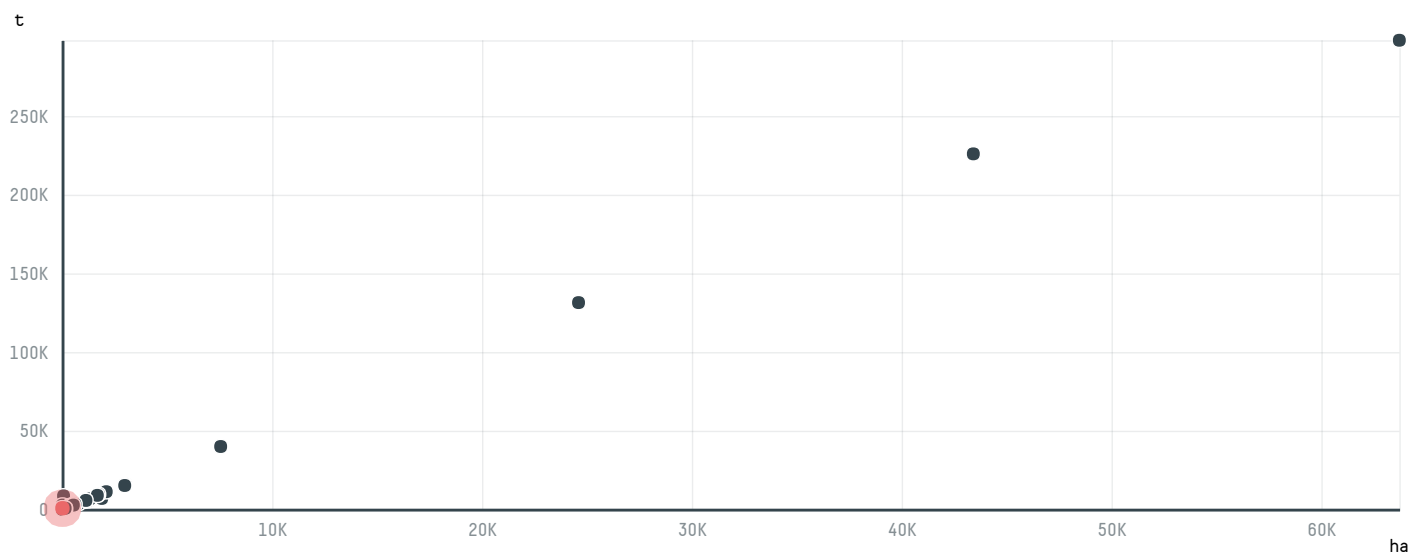

Trase is a partnership between

In collaboration with

and many other organizations and individuals.

Donors

[Terms of Use](#) · [Privacy policy](#) · [Cookie policy](#) · [Contact us](#)

This website uses cookies to provide you with an improved user experience. By continuing to browse this site, you consent to the use of cookies and similar technologies. Please visit our [privacy policy](#) for further details.

I AGREE