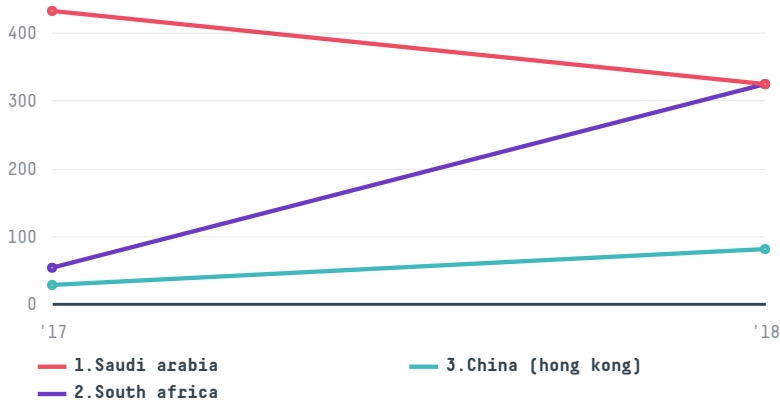

TOP DESTINATION COUNTRIES OF CHICKEN IMPORTED BY KIT FOODS DBA MENA FOODS:

COMPARING COMPANIES IMPORTING CHICKEN FROM BRAZIL IN 2018