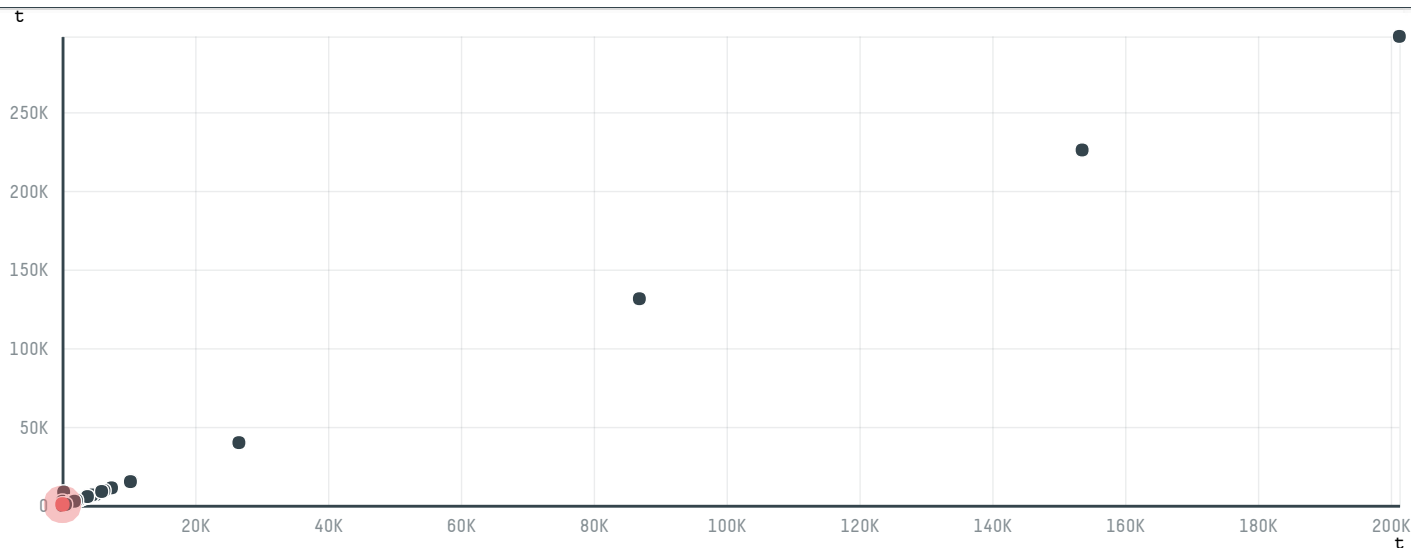

Trase is a partnership between

In collaboration with

and many other organizations and individuals.

Donors

[Terms of Use](#) · [Privacy policy](#) · [Cookie policy](#) · [Contact us](#)

This website uses cookies to provide you with an improved user experience. By continuing to browse this site, you consent to the use of cookies and similar technologies. Please visit our [privacy policy](#) for further details.

I AGREE