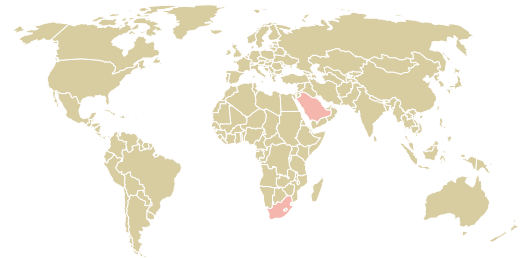

trase

KIT FOODS DBA MENA FOODS

ACTIVITY COMMODITY COUNTRY YEAR
Importer **Chicken** **Brazil** **2018**

KIT FOODS DBA MENA FOODS was the 140th largest importer of chicken from BRAZIL in 2018, accounting for 729 tons. This is a 32% decrease vs the previous year. As an importer, KIT FOODS DBA MENA FOODS sources from 1 municipalities, or 0% of the chicken production municipalities. The main destination of the chicken imported by KIT FOODS DBA MENA FOODS is Saudi arabia, accounting for 44% of the total.

TOP DESTINATION COUNTRIES OF CHICKEN IMPORTED BY KIT FOODS DBA MENA FOODS:

COMPARING COMPANIES IMPORTING CHICKEN FROM BRAZIL IN 2018

Trase is a partnership between

In collaboration with

and many other organizations and individuals.