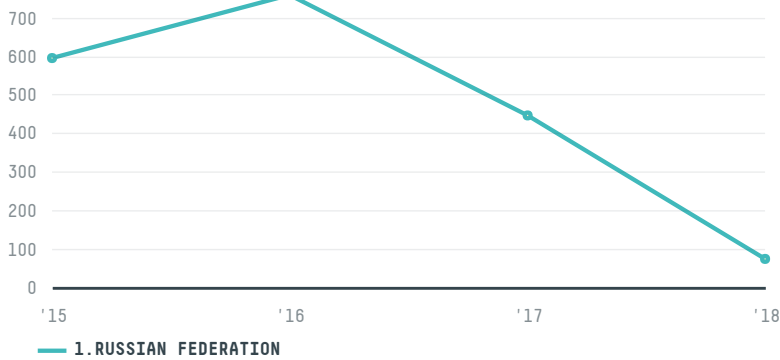

TOP DESTINATION COUNTRIES OF CHICKEN IMPORTED BY PE KALININ OLEG STANISLAVOVICH: