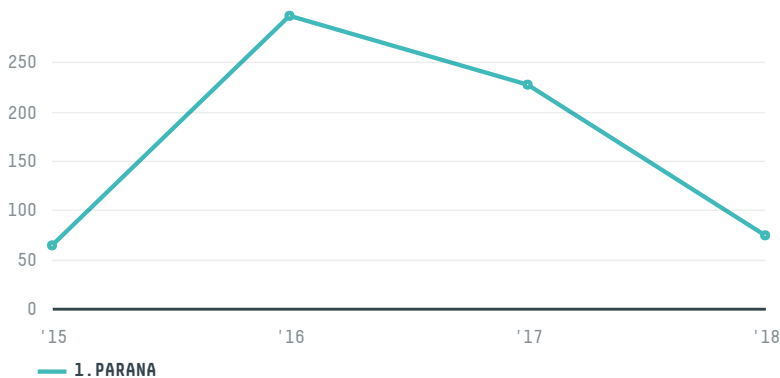

TOP DESTINATION COUNTRIES OF CHICKEN IMPORTED BY PE KALININ OLEG STANISLAVOVICH: