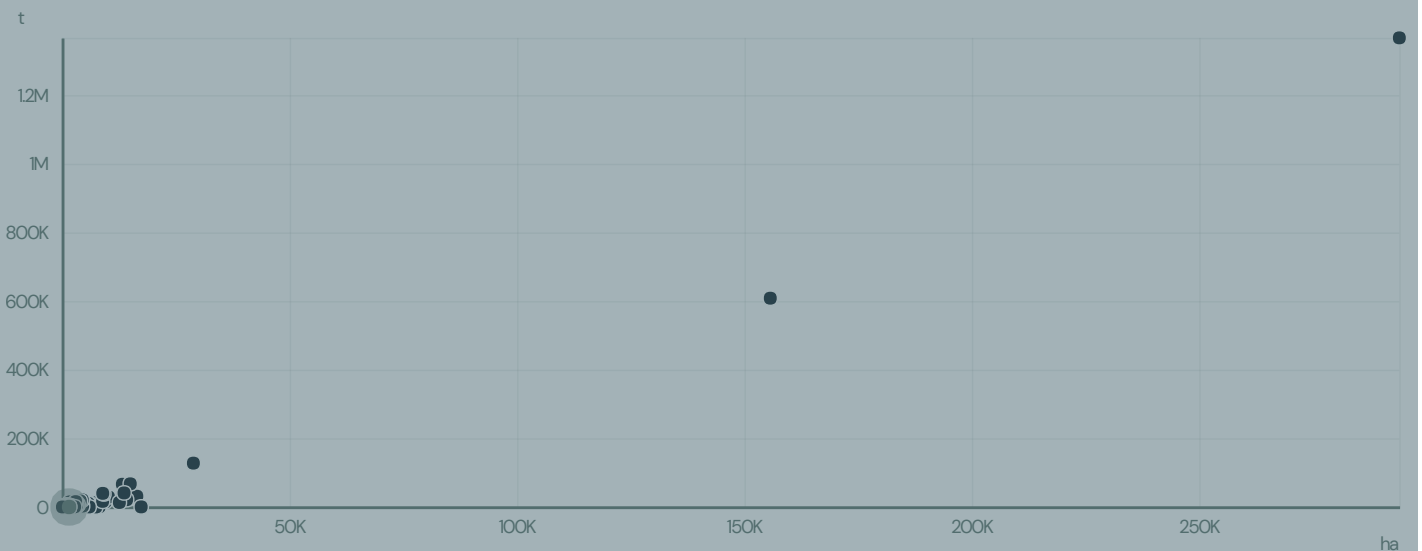

CELSO CAMPO

ACTIVITY	COMMODITY	COUNTRY	YEAR
Importer	Chicken	Brazil	2015

CELSO CAMPO was the 1675th largest importer of chicken from BRAZIL in 2015, accounting for 1 tons. As an importer, CELSO CAMPO sources from 1 municipalities, or 0% of the chicken production municipalities.

Comparing companies importing