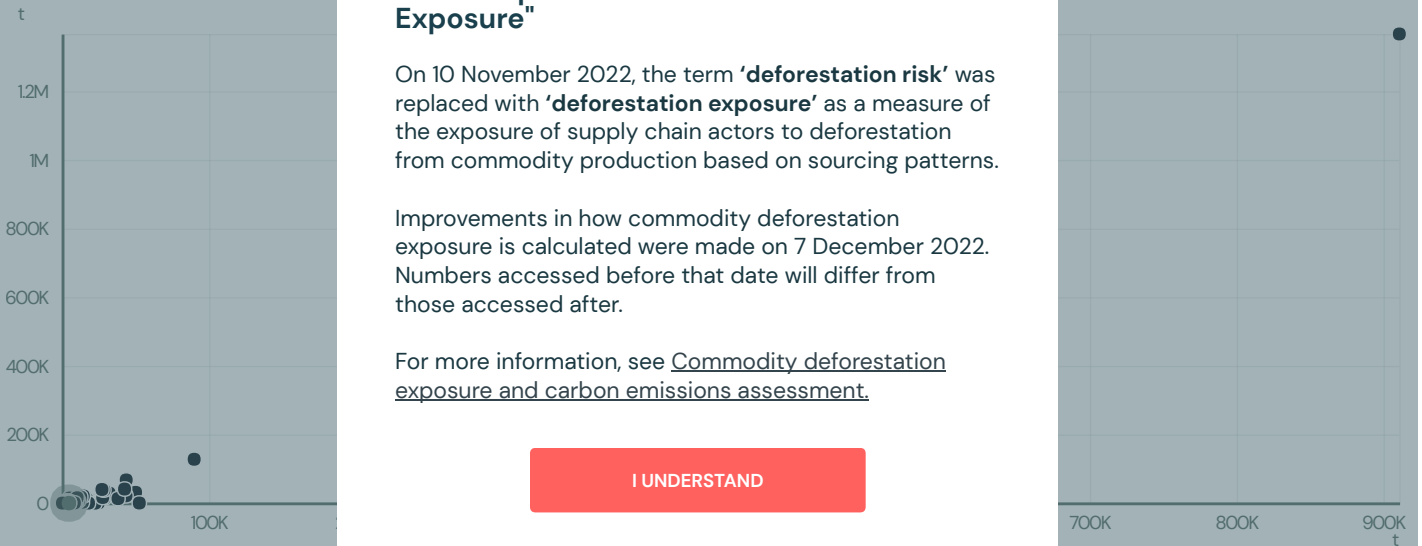

CELSO CAMPO

ACTIVITY	COMMODITY	COUNTRY	YEAR
Importer	Chicken	Brazil	2015

CELSO CAMPO was the 1675th largest importer of chicken from BRAZIL in 2015, accounting for 1 tons. As an importer, CELSO CAMPO sources from 1 municipalities, or 0% of the chicken production municipalities.

Comparing companies importing