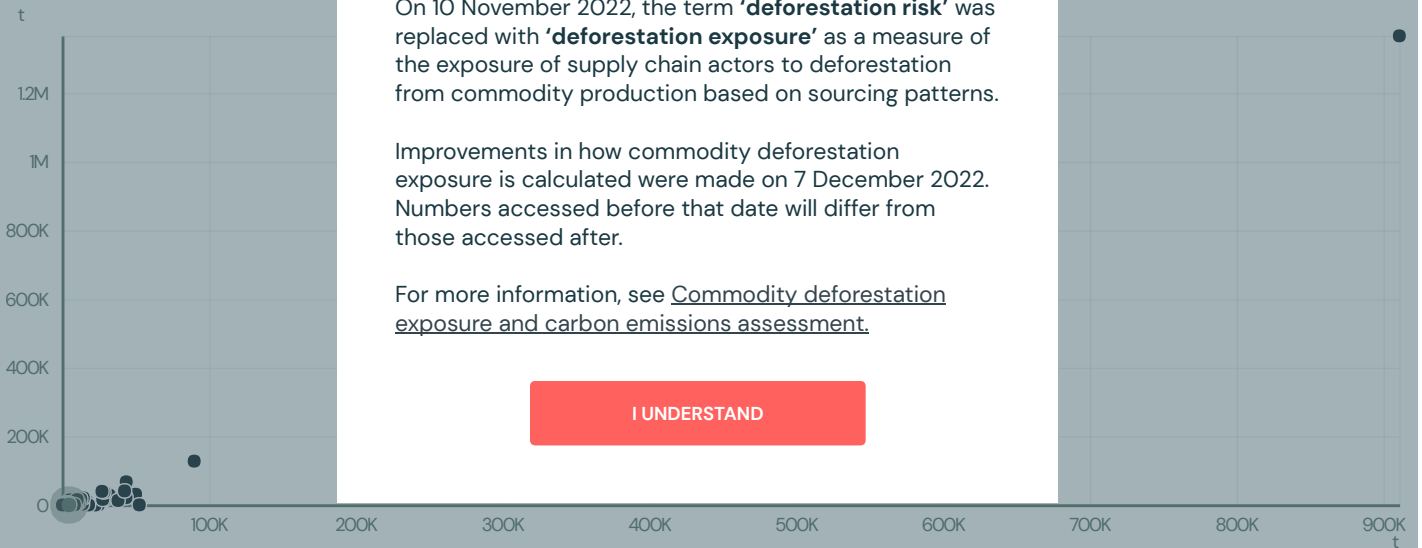

ELIANE GORAYEBE SUAREZ

ACTIVITY: Importer
COMMODITY: Chicken
COUNTRY: Brazil
YEAR: 2015

ELIANE GORAYEBE SUAREZ was the 1668th largest importer of chicken from BRAZIL in 2015, accounting for 4 tons. As an importer, ELIANE GORAYEBE SUAREZ sources from 1 municipalities, or 0% of the chicken production municipalities.

Comparing companies importing