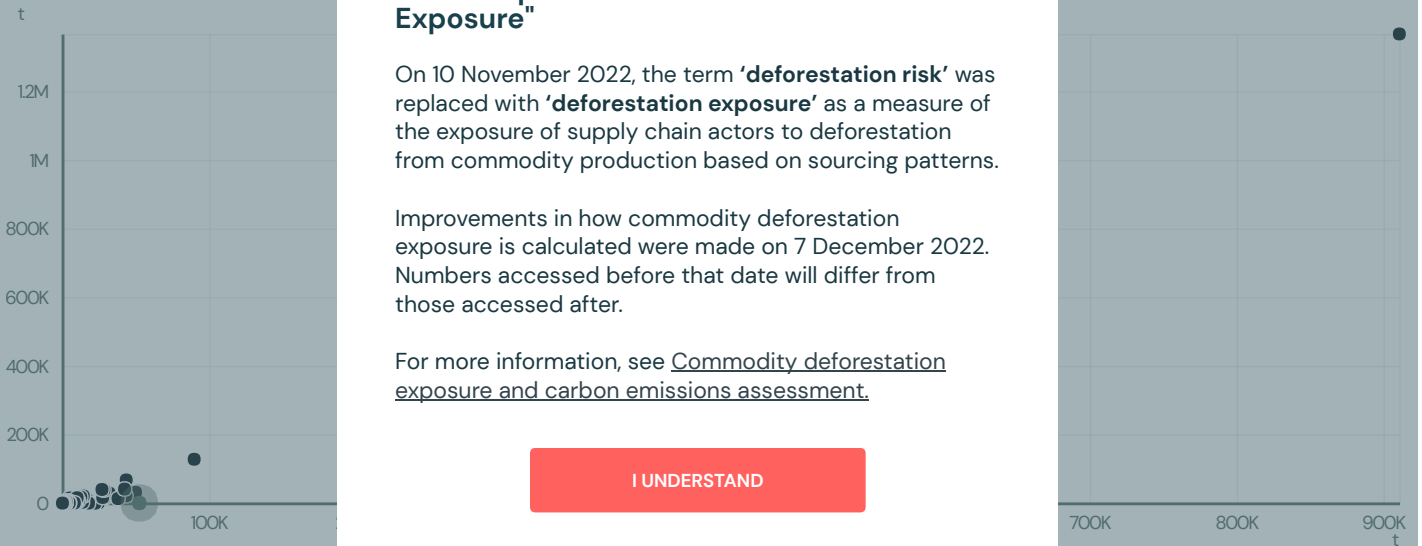

CATSERBOL

ACTIVITY: Importer
COMMODITY: Chicken
COUNTRY: Brazil
YEAR: 2015

CATSERBOL was the 652nd largest importer of chicken from BRAZIL in 2015, accounting for 340 tons. As an importer, CATSERBOL sources from 1 municipalities, or 0% of the chicken production municipalities.

Comparing companies importing