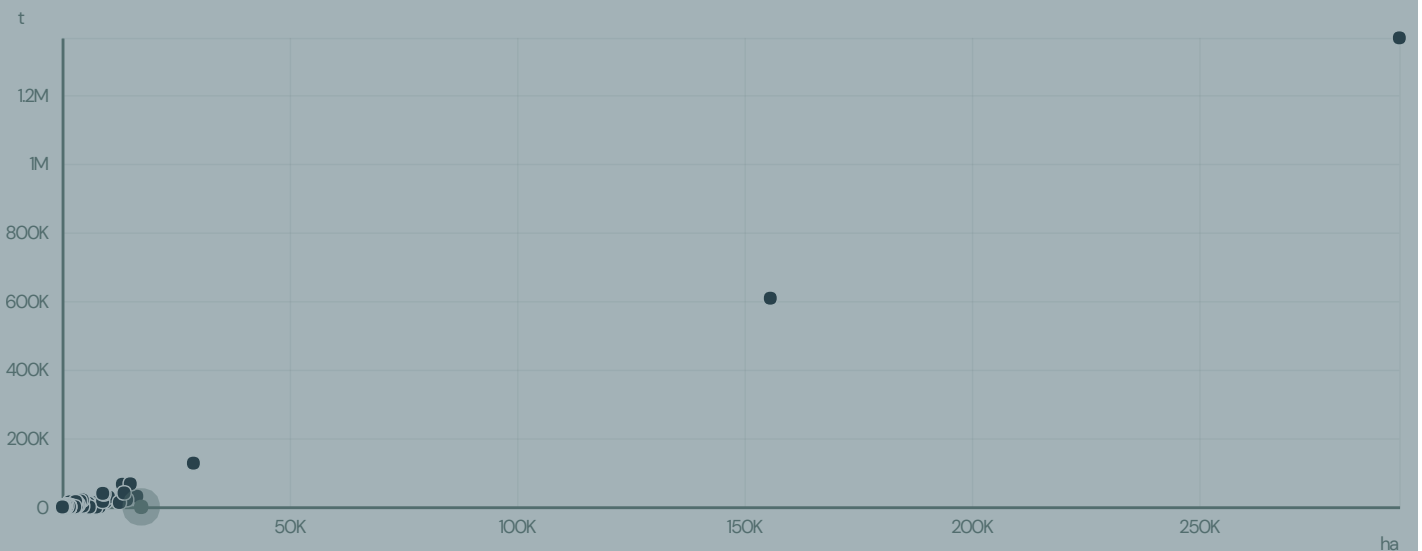

CATSERBOL

ACTIVITY: Importer
COMMODITY: Chicken
COUNTRY: Brazil
YEAR: 2015

CATSERBOL was the 652nd largest importer of chicken from BRAZIL in 2015, accounting for 340 tons. As an importer, CATSERBOL sources from 1 municipalities, or 0% of the chicken production municipalities.

Comparing companies importing