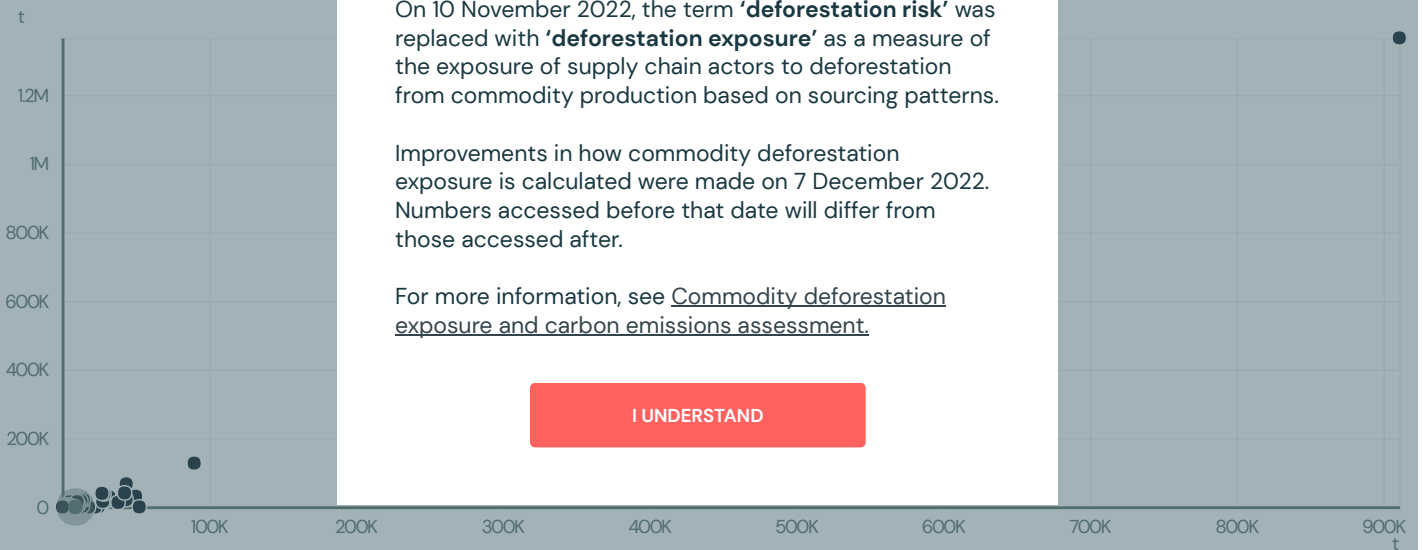

# ELIANA GORAYEBE SUAREZ

ACTIVITY: Importer  
COMMODITY: Chicken  
COUNTRY: Brazil  
YEAR: 2015

ELIANA GORAYEBE SUAREZ was the 1098th largest importer of chicken from BRAZIL in 2015, accounting for 106 tons. As an importer, ELIANA GORAYEBE SUAREZ sources from 1 municipalities, or 0% of the chicken production municipalities.

## Recent updates to "Deforestation Exposure"

On 10 November 2022, the term 'deforestation risk' was replaced with 'deforestation exposure' as a measure of the exposure of supply chain actors to deforestation from commodity production based on sourcing patterns.