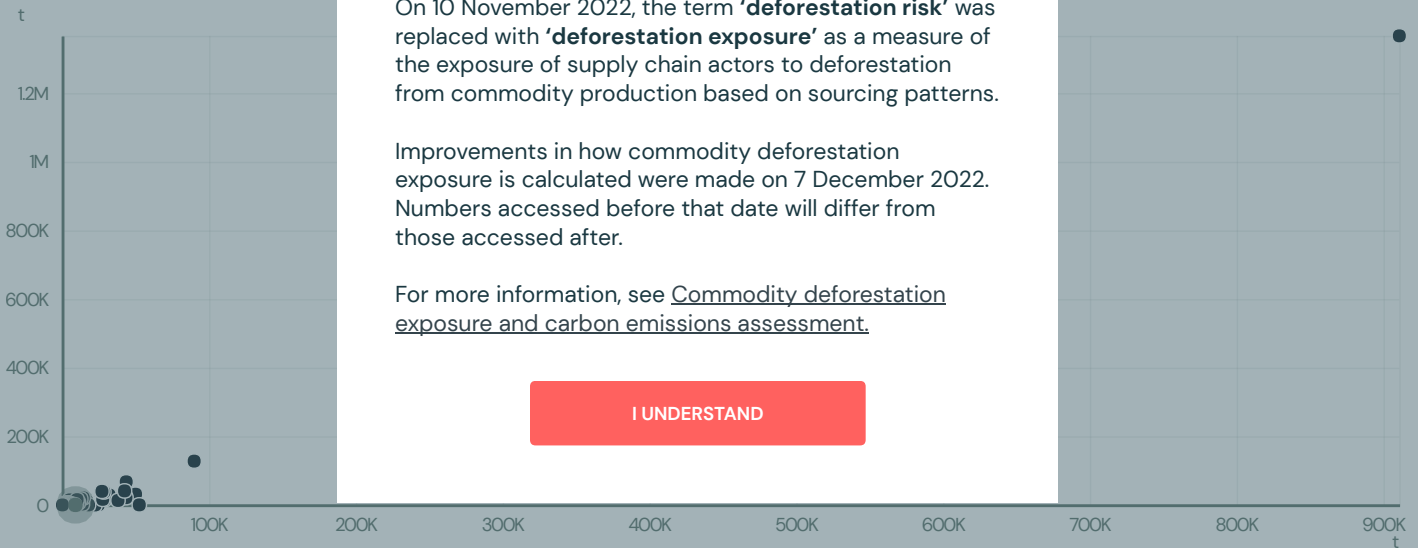

FERNANDO MEDRANO BELARDE

ACTIVITY: Importer
COMMODITY: Chicken
COUNTRY: Brazil
YEAR: 2015

FERNANDO MEDRANO BELARDE was the 792nd largest importer of chicken from BRAZIL in 2015, accounting for 242 tons. As an importer, FERNANDO MEDRANO BELARDE sources from 1 municipalities, or 0% of the chicken production municipalities.

Comparing companies importing

Recent updates to "Deforestation Exposure"

On 10 November 2022, the term 'deforestation risk' was replaced with 'deforestation exposure' as a measure of the exposure of supply chain actors to deforestation from commodity production based on sourcing patterns.