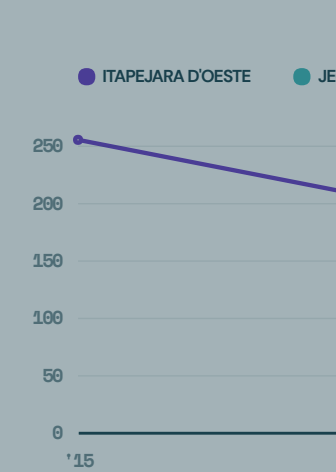

WHITE INTERNATIONAL TRADING LLC

ACTIVITY: Importer
COMMODITY: Chicken
COUNTRY: Brazil
YEAR: 2016

WHITE INTERNATIONAL TRADING LLC was the 852nd largest importer of chicken from BRAZIL in 2016, accounting for 187 tons. This is a 92% decrease vs the previous year. Chicken was sourced from 2 municipalities, or 0% of the chicken production municipalities in Brazil.

Recent updates to "Deforestation Exposure"

On 10 November 2022, the term 'deforestation risk' was replaced with 'deforestation exposure' as a measure of the exposure of supply chain actors to deforestation from commodity production based on sourcing patterns.

Improvements in how commodity deforestation exposure is calculated were made on 7 December 2022. Numbers accessed before that date will differ from those accessed after.

For more information, see [Commodity deforestation exposure and carbon emissions assessment](#).

I UNDERSTAND