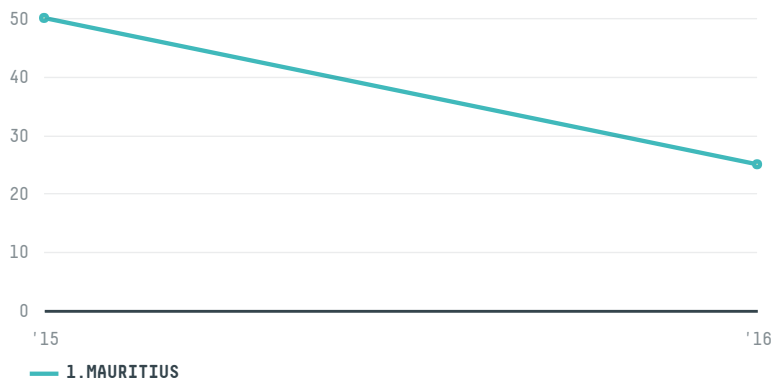

TOP DESTINATION COUNTRIES OF CHICKEN IMPORTED BY ETLIN AUSTRALIA PTY LTD: