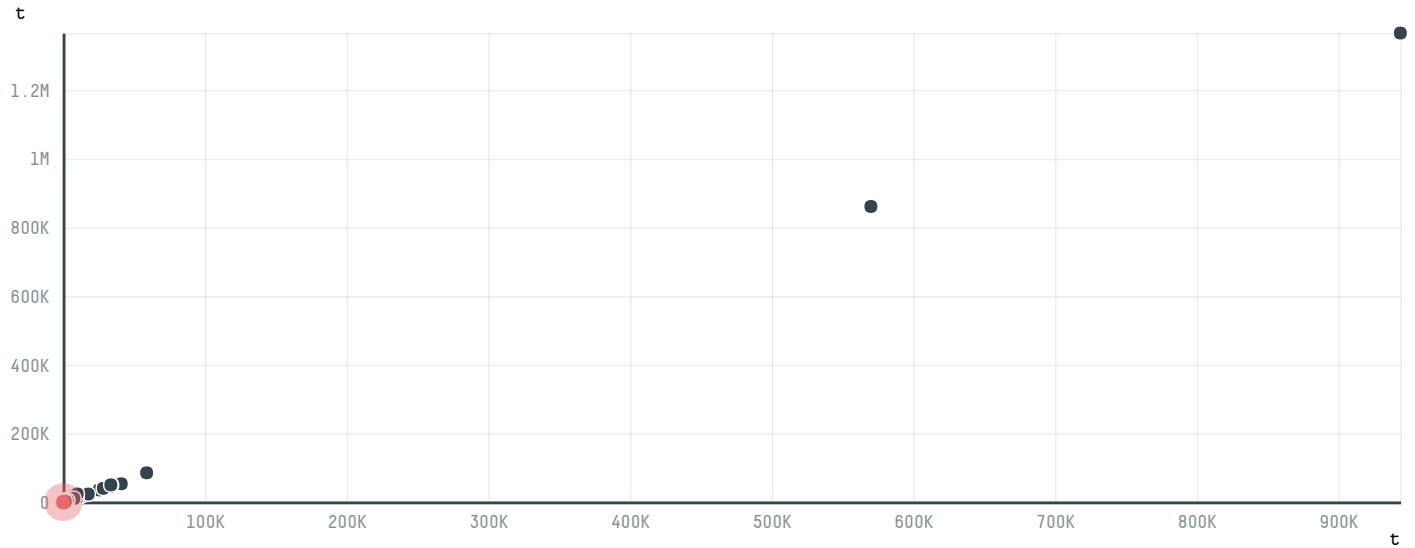

BIOME	SOY DEFORESTATION RISK FOR FEED	CO2 EMISSIONS RISK FROM SOY DEFORESTATION FOR FEED
CERRADO	0ha	0t CO2

MUNICIPALITY	SOY DEFORESTATION RISK FOR FEED	CO2 EMISSIONS RISK FROM SOY DEFORESTATION FOR FEED
RANCHARIA	0ha	0t CO2

COMPARING COMPANIES IMPORTING CHICKEN FROM BRAZIL IN 2016

Trase is a partnership between

In collaboration with

Donors