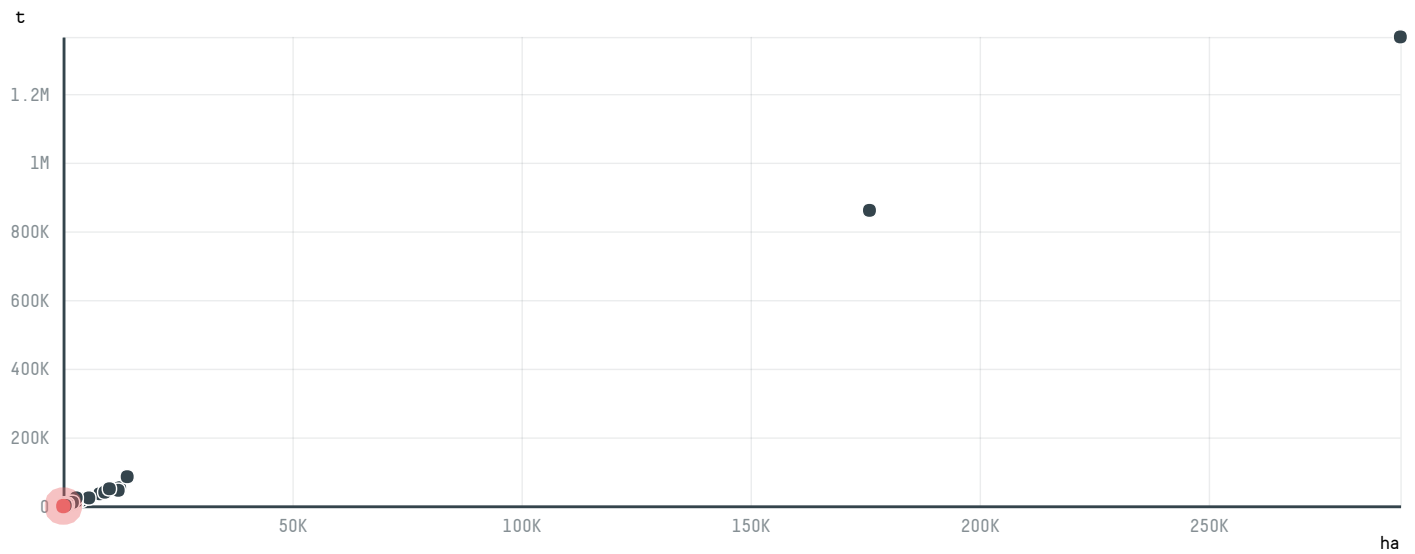

BIOME	SOY DEFORESTATION RISK FOR FEED	CO2 EMISSIONS RISK FROM SOY DEFORESTATION FOR FEED
CERRADO	0ha	0t CO2

MUNICIPALITY	SOY DEFORESTATION RISK FOR FEED	CO2 EMISSIONS RISK FROM SOY DEFORESTATION FOR FEED
RANCHARIA	0ha	0t CO2

COMPARING COMPANIES IMPORTING CHICKEN FROM BRAZIL IN 2016

Trase is a partnership between

In collaboration with

Donors