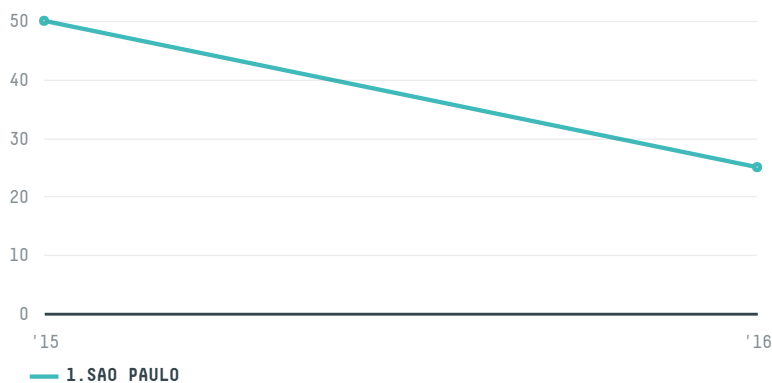

TOP DESTINATION COUNTRIES OF CHICKEN IMPORTED BY ETLIN AUSTRALIA PTY LTD: