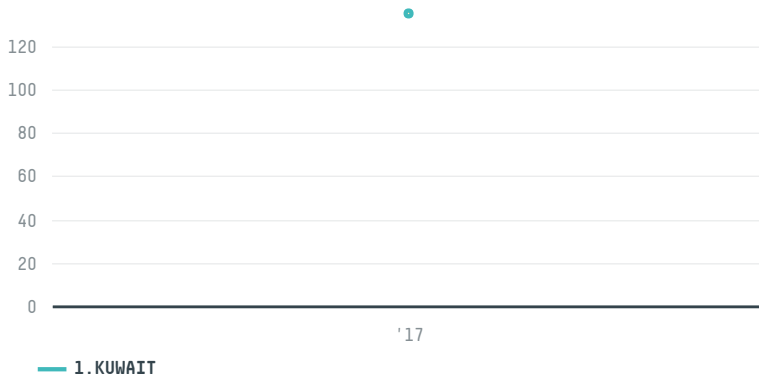

TOP DESTINATION COUNTRIES OF CHICKEN IMPORTED BY WIND FOODSTUFF CO LLC: