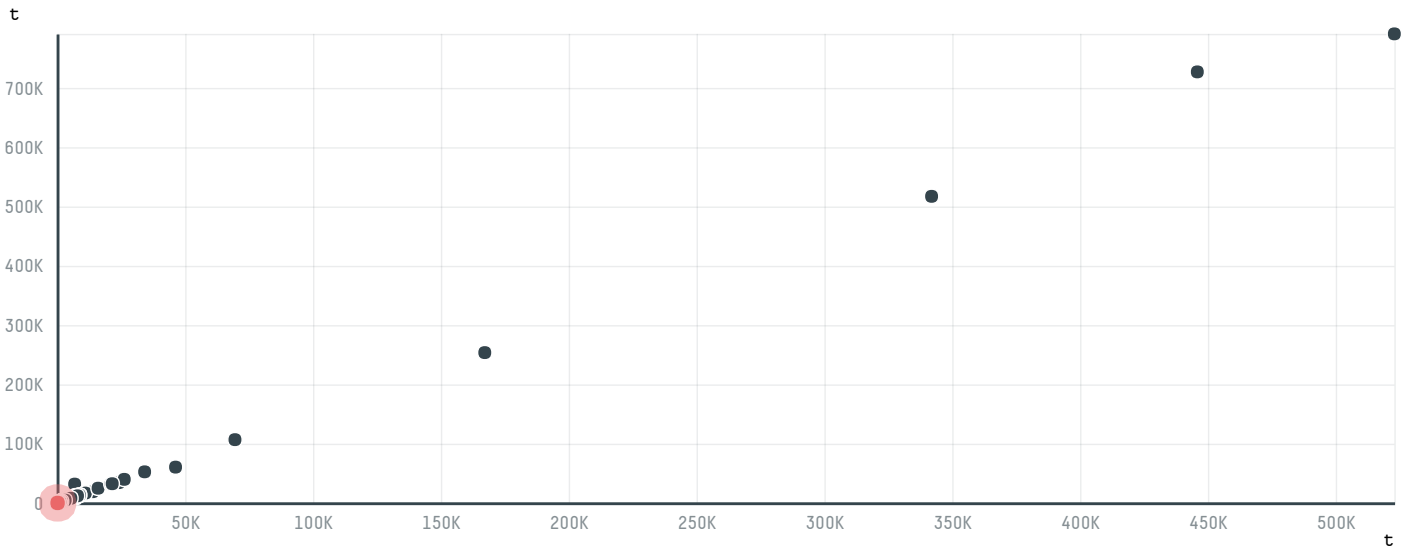

BIOME	SOY DEFORESTATION RISK FOR FEED	CO2 EMISSIONS RISK FROM SOY DEFORESTATION FOR FEED
MATA ATLANTICA	0ha	0t CO2

MUNICIPALITY	SOY DEFORESTATION RISK FOR FEED	CO2 EMISSIONS RISK FROM SOY DEFORESTATION FOR FEED
VILA FLORES	0ha	0t CO2
PARAI	0ha	0t CO2

COMPARING COMPANIES IMPORTING CHICKEN FROM BRAZIL IN 2017

Trase is a partnership between

In collaboration with

Donors

This website uses cookies to provide you with an improved user experience. By continuing to browse this site, you consent to the use of cookies and similar technologies. Please visit our [privacy policy](#) for further details.

I AGREE