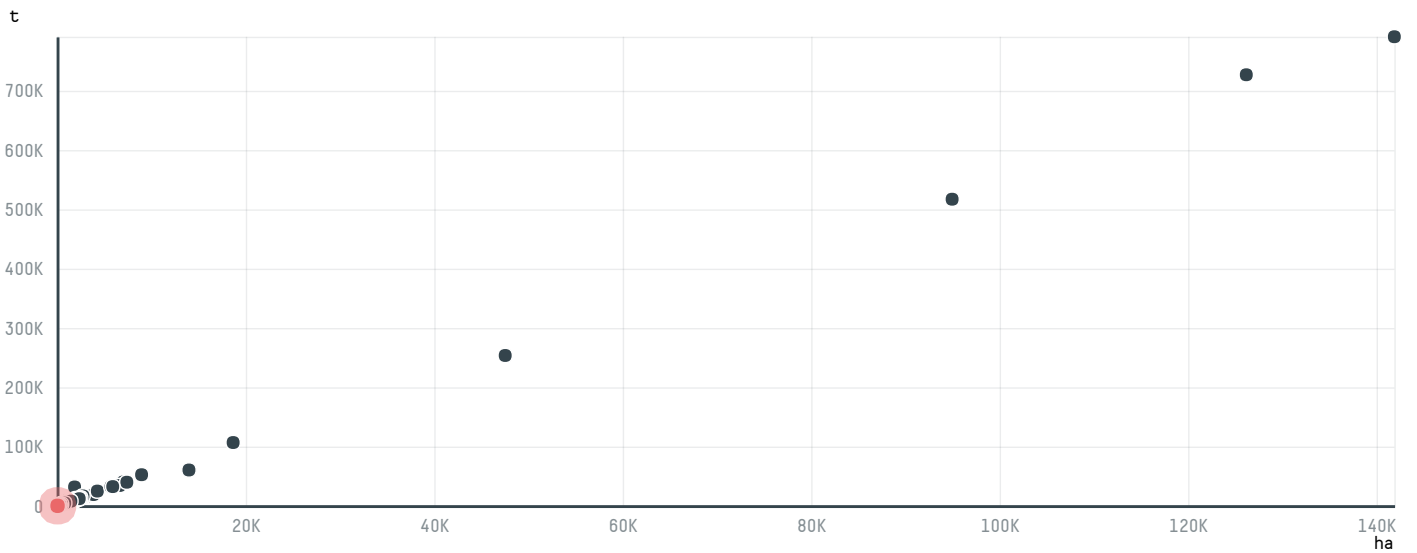

BIOME	SOY DEFORESTATION RISK FOR FEED	CO2 EMISSIONS RISK FROM SOY DEFORESTATION FOR FEED
MATA ATLANTICA	0ha	0t CO2

MUNICIPALITY	SOY DEFORESTATION RISK FOR FEED	CO2 EMISSIONS RISK FROM SOY DEFORESTATION FOR FEED
VILA FLORES	0ha	0t CO2
PARAI	0ha	0t CO2

COMPARING COMPANIES IMPORTING CHICKEN FROM BRAZIL IN 2017

Trase is a partnership between

In collaboration with

Donors

This website uses cookies to provide you with an improved user experience. By continuing to browse this site, you consent to the use of cookies and similar technologies. Please visit our [privacy policy](#) for further details.

I AGREE