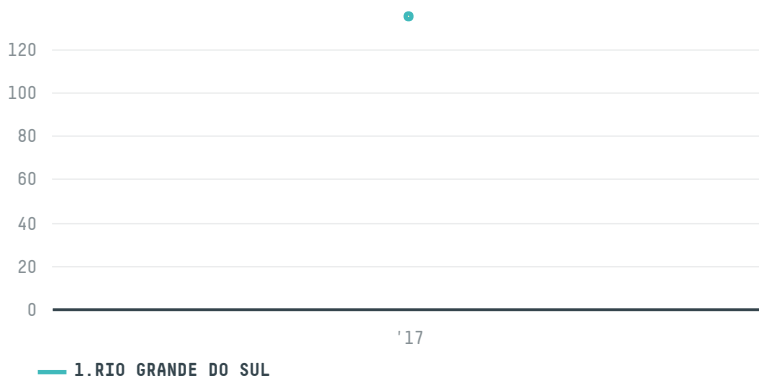

TOP DESTINATION COUNTRIES OF CHICKEN IMPORTED BY WIND FOODSTUFF CO LLC: