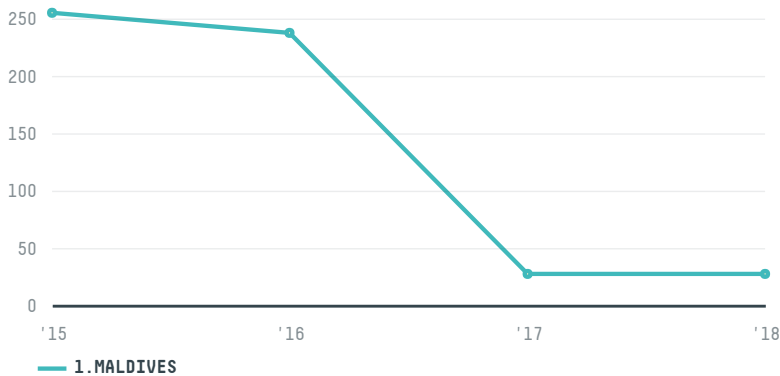

TOP DESTINATION COUNTRIES OF CHICKEN IMPORTED BY COSMOPOLITAN CHAMPA BROTHERS MALDIVES: