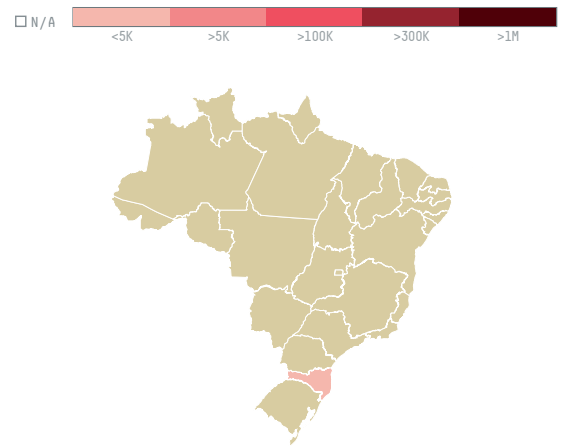

trase

COSMOPOLITAN CHAMPA BROTHERS MALDIVES

ACTIVITY COMMODITY COUNTRY YEAR
Importer **Chicken** **Brazil** **2018**

COSMOPOLITAN CHAMPA BROTHERS MALDIVES was the 697th largest importer of chicken from BRAZIL in 2018, accounting for 28 tons. This is a 2% increase vs the previous year. As an importer, COSMOPOLITAN CHAMPA BROTHERS MALDIVES sources from 1 municipalities, or 0% of the chicken production municipalities. The main destination of the chicken imported by COSMOPOLITAN CHAMPA BROTHERS MALDIVES is MALDIVES, accounting for 100% of the total.

TOP DESTINATION COUNTRIES OF CHICKEN IMPORTED BY COSMOPOLITAN CHAMPA BROTHERS MALDIVES:

BIOME	SOY DEFORESTATION RISK FOR FEED	CO2 EMISSIONS RISK FROM SOY DEFORESTATION FOR FEED
MATA ATLANTICA	0ha	0t CO2