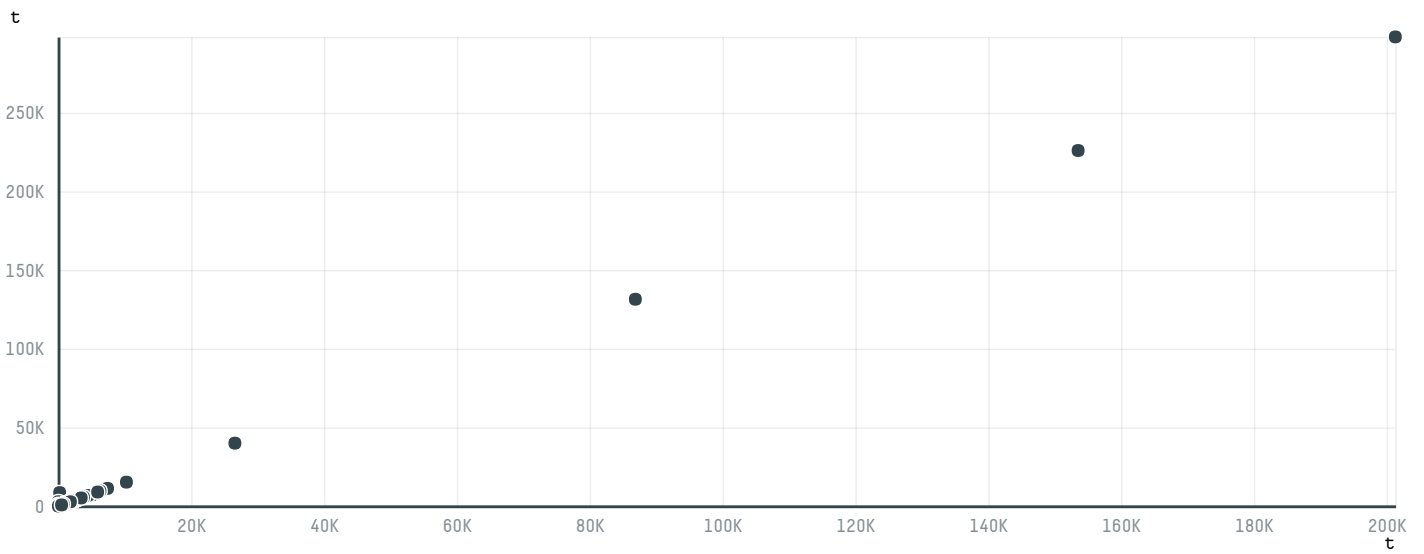

COMPARING COMPANIES IMPORTING CHICKEN FROM BRAZIL IN 2018