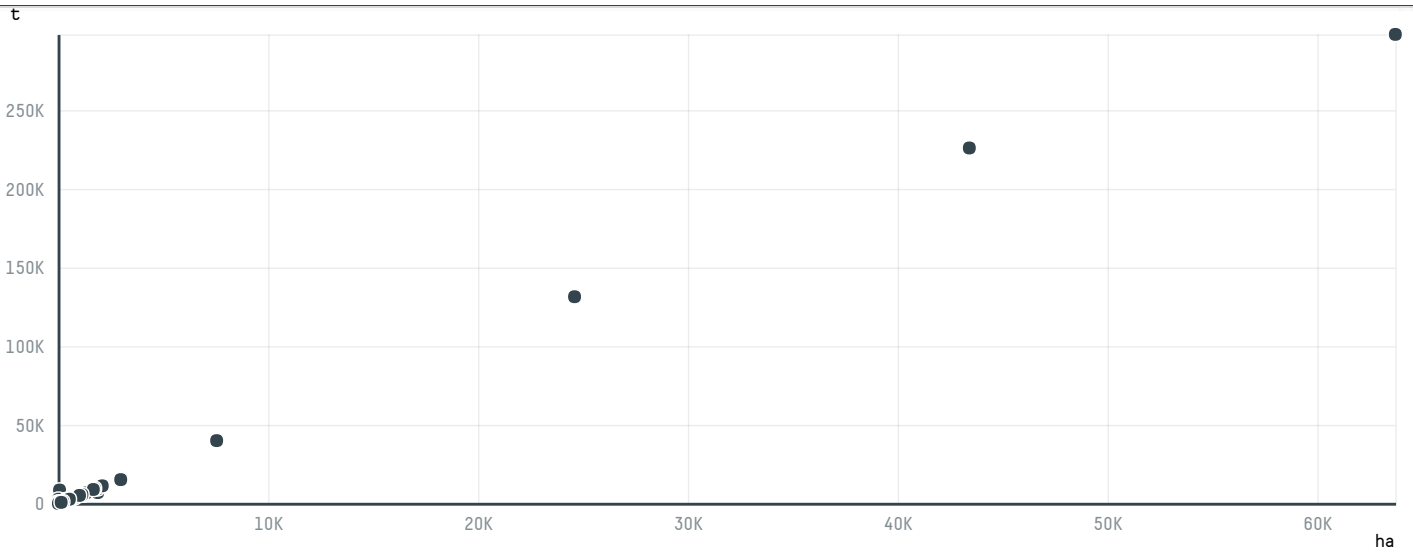

Trase is a partnership between

In collaboration with

and many other organizations and individuals.

Donors

[Terms of Use](#) · [Privacy policy](#) · [Cookie policy](#) · [Contact us](#)