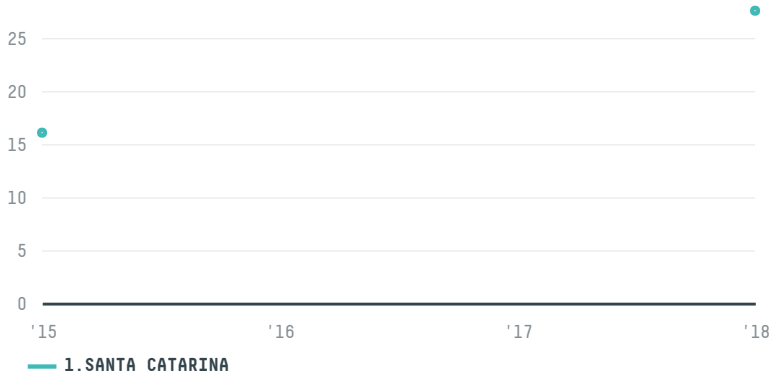

BIOME	SOY DEFORESTATION RISK FOR FEED	CO2 EMISSIONS RISK FROM SOY DEFORESTATION FOR FEED
MATA ATLANTICA	0ha	0t CO2

MUNICIPALITY	SOY DEFORESTATION RISK FOR FEED	CO2 EMISSIONS RISK FROM SOY DEFORESTATION FOR FEED
MARAVILHA	0ha	0t CO2

COMPARING COMPANIES IMPORTING CHICKEN FROM BRAZIL IN 2018