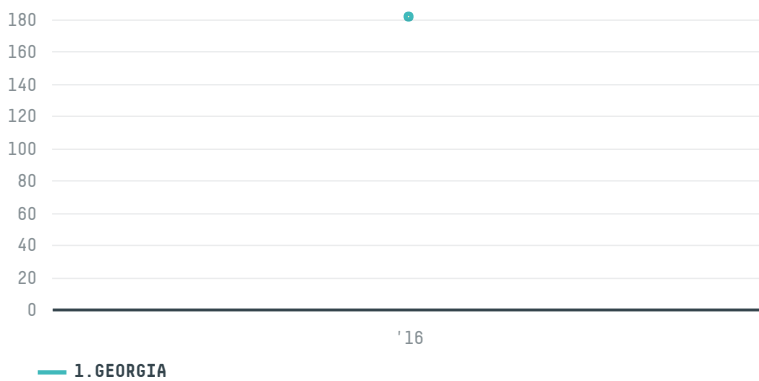

TOP DESTINATION COUNTRIES OF CHICKEN IMPORTED BY MOBI LTD: