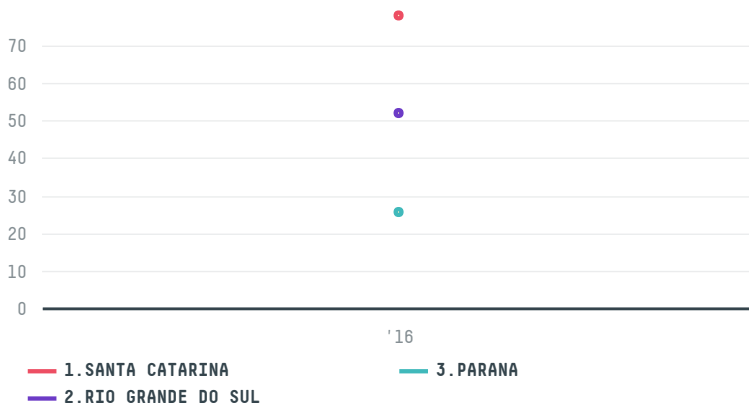

TOP DESTINATION COUNTRIES OF CHICKEN IMPORTED BY MOBI LTD: