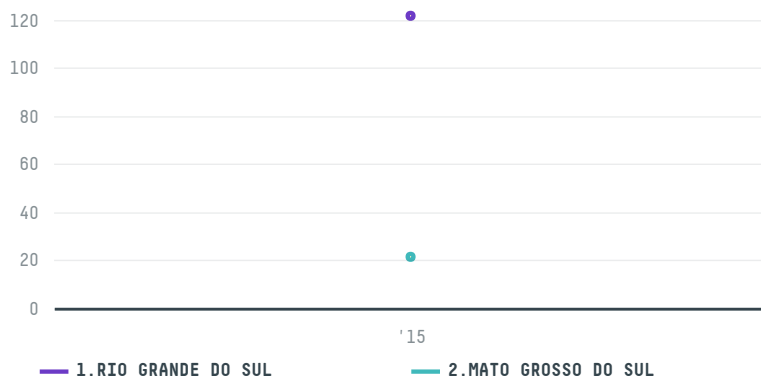

TOP DESTINATION COUNTRIES OF CHICKEN IMPORTED BY HISHAM BOKHARI TRADING CENTER: