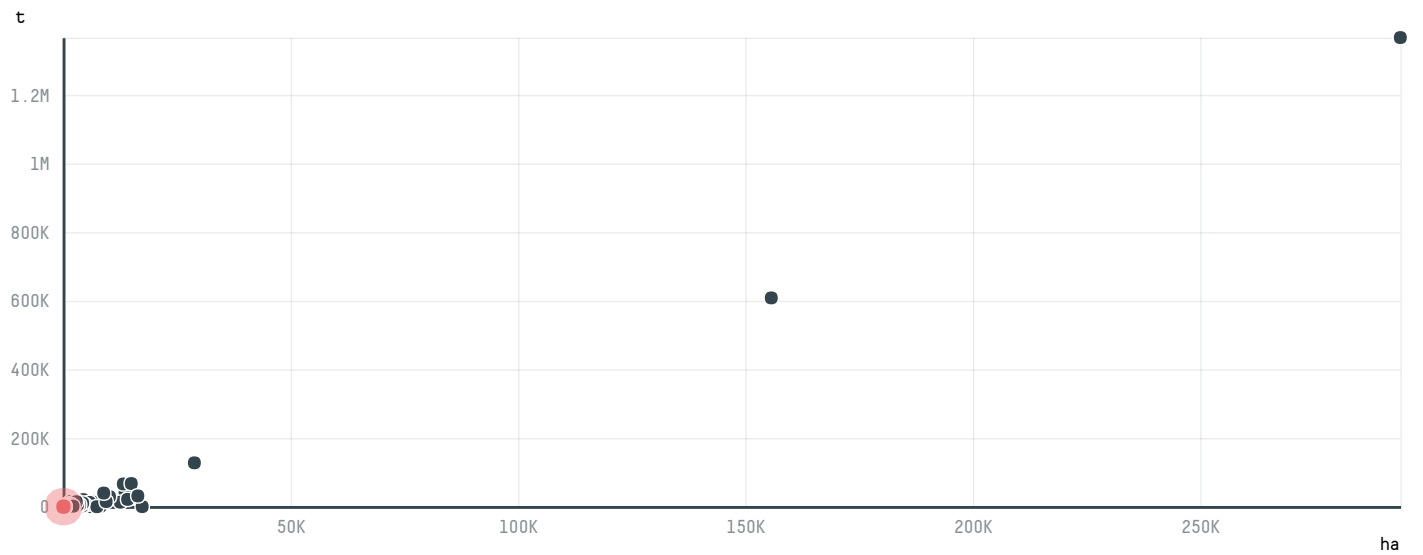

BIOME	SOY DEFORESTATION RISK FOR FEED	CO2 EMISSIONS RISK FROM SOY DEFORESTATION FOR FEED
PAMPA	0ha	0t CO2
MATA ATLANTICA	0ha	0t CO2

MUNICIPALITY	SOY DEFORESTATION RISK FOR FEED	CO2 EMISSIONS RISK FROM SOY DEFORESTATION FOR FEED
MONTENEGRO	0ha	0t CO2
CAARAPO	0ha<!-- </tr-->	

COMPARING COMPANIES IMPORTING CHICKEN FROM BRAZIL IN 2015

Trase is a partnership between

In collaboration with

Donors

This website uses cookies to provide you with an improved user experience. By continuing to browse this site, you consent to the use of cookies and similar technologies. Please visit our [privacy policy](#) for further details.

I AGREE