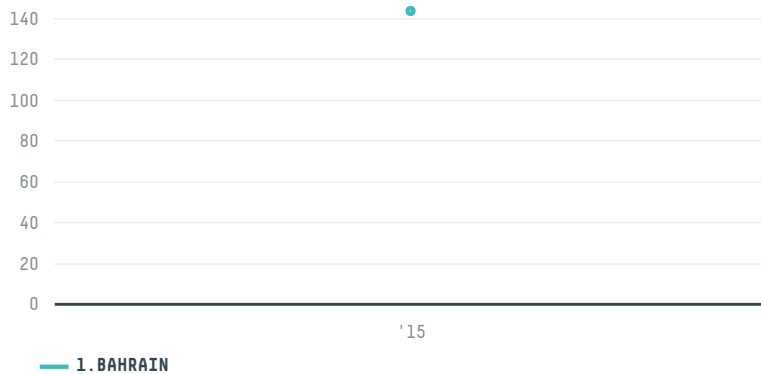

TOP DESTINATION COUNTRIES OF CHICKEN IMPORTED BY HISHAM BOKHARI TRADING CENTER: