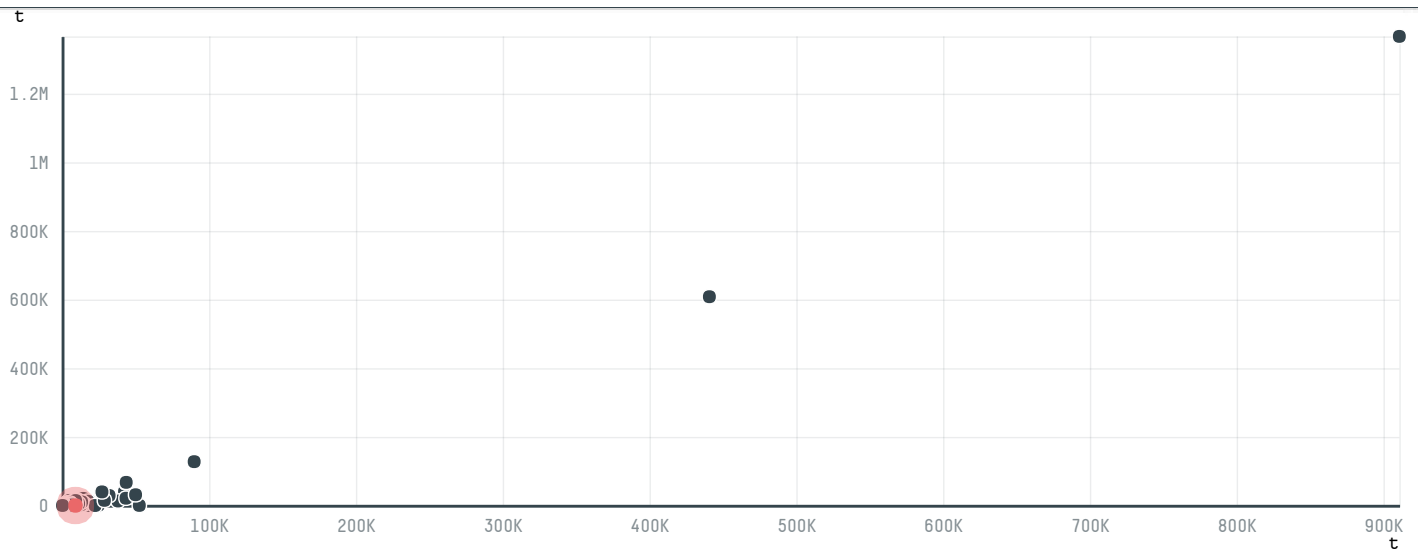

Trase is a partnership between

In collaboration with

and many other organizations and individuals.

Donors

[Terms of Use](#) · [Privacy policy](#) · [Cookie policy](#) · [Contact us](#)

This website uses cookies to provide you with an improved user experience. By continuing to browse this site, you consent to the use of cookies and similar technologies. Please visit our [privacy policy](#) for further details.

I AGREE