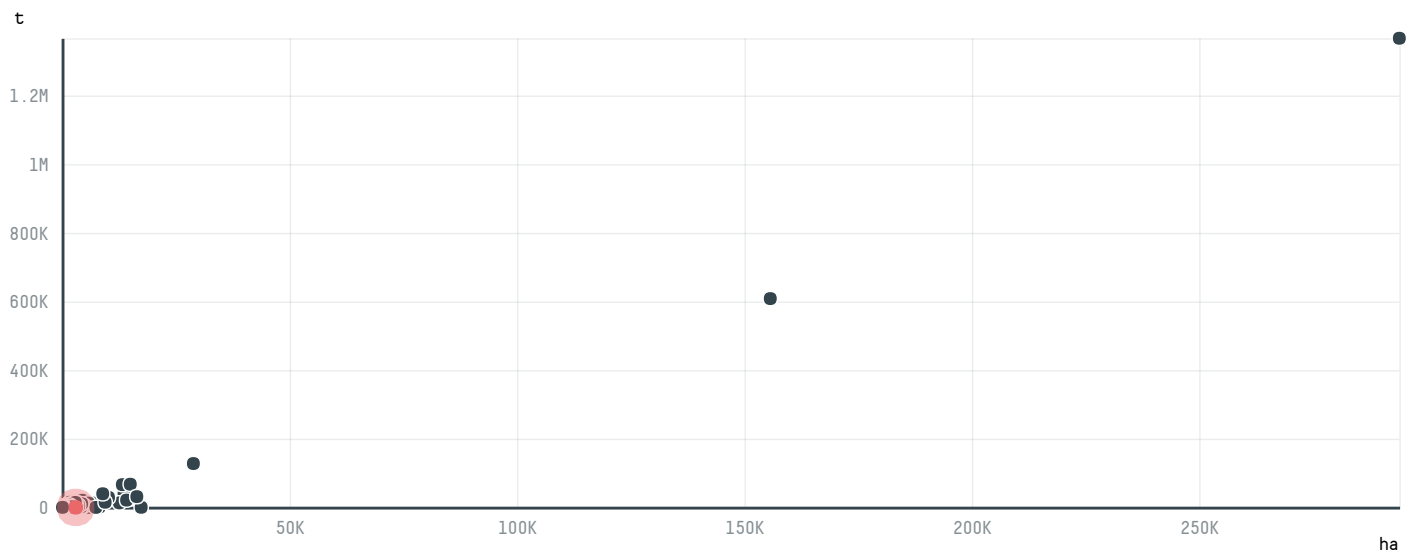

Trase is a partnership between

In collaboration with

and many other organizations and individuals.

Donors

[Terms of Use](#) · [Privacy policy](#) · [Cookie policy](#) · [Contact us](#)

This website uses cookies to provide you with an improved user experience. By continuing to browse this site, you consent to the use of cookies and similar technologies. Please visit our [privacy policy](#) for further details.

I AGREE