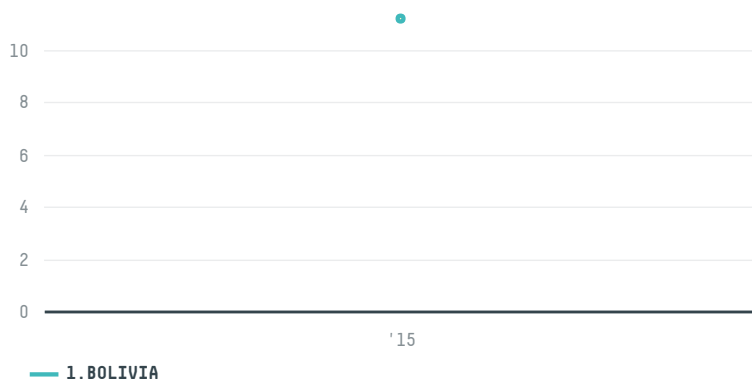

TOP DESTINATION COUNTRIES OF CHICKEN IMPORTED BY ELIANA GARAYEBE: