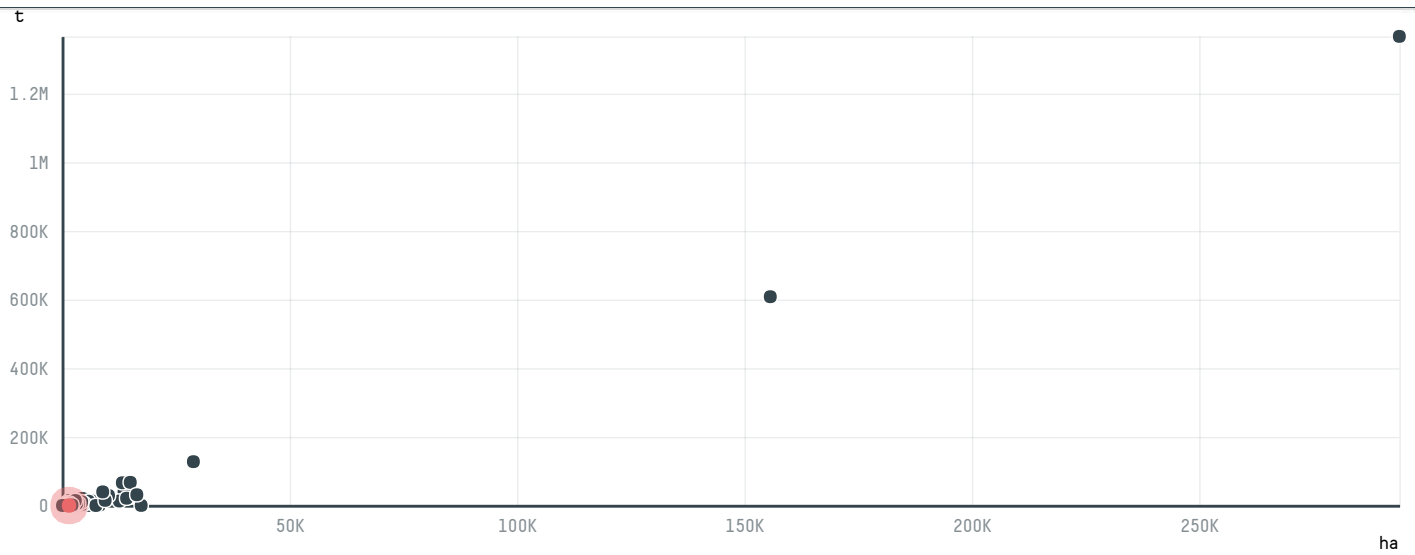

Trase is a partnership between

In collaboration with

and many other organizations and individuals.

Donors

[Terms of Use](#) · [Privacy policy](#) · [Cookie policy](#) · [Contact us](#)